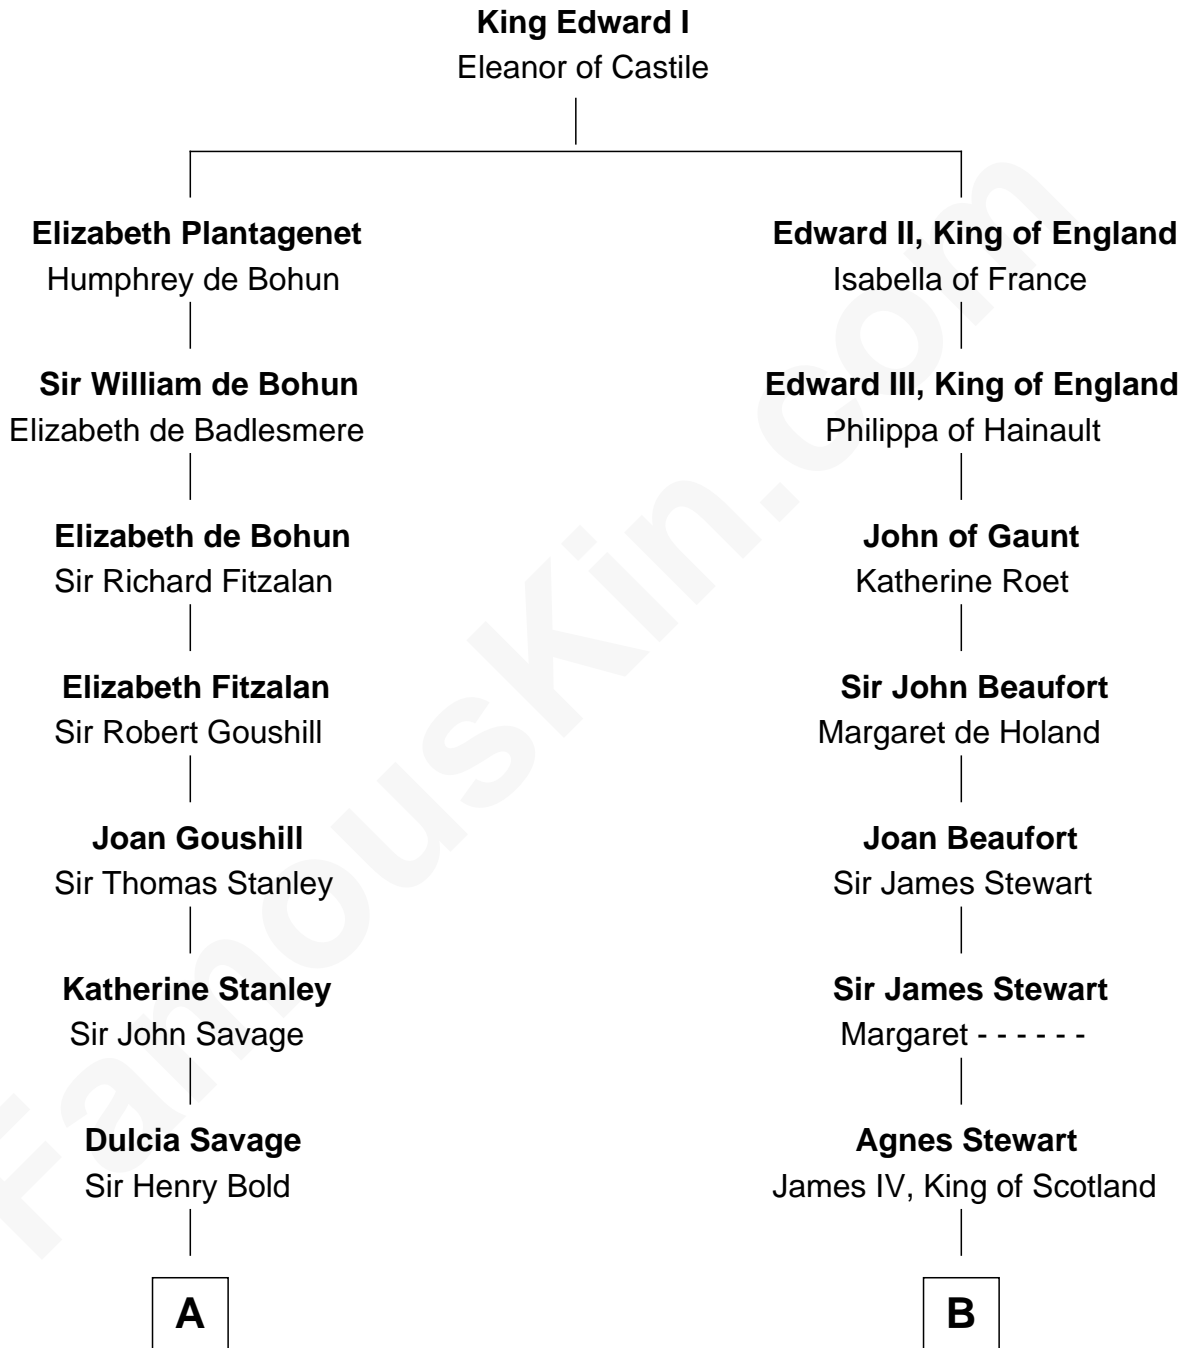

# FamousKin.com Relationship Chart of

**Thomas Sim Lee**

*2nd and 7th Governor of Maryland*

**15th cousin 6 times removed of**

**Howard Dean**

*79th Governor of Vermont*

C

**James William Maitland**

Agnes Jane O'Reilly

**Thomas A. Maitland**

Helen Abby Van Voorhis

**James William Maitland**

Sylvia Wigglesworth

**Andrea Belden Maitland**

Howard Brush Dean

**Howard Dean**

*79th Governor of Vermont*