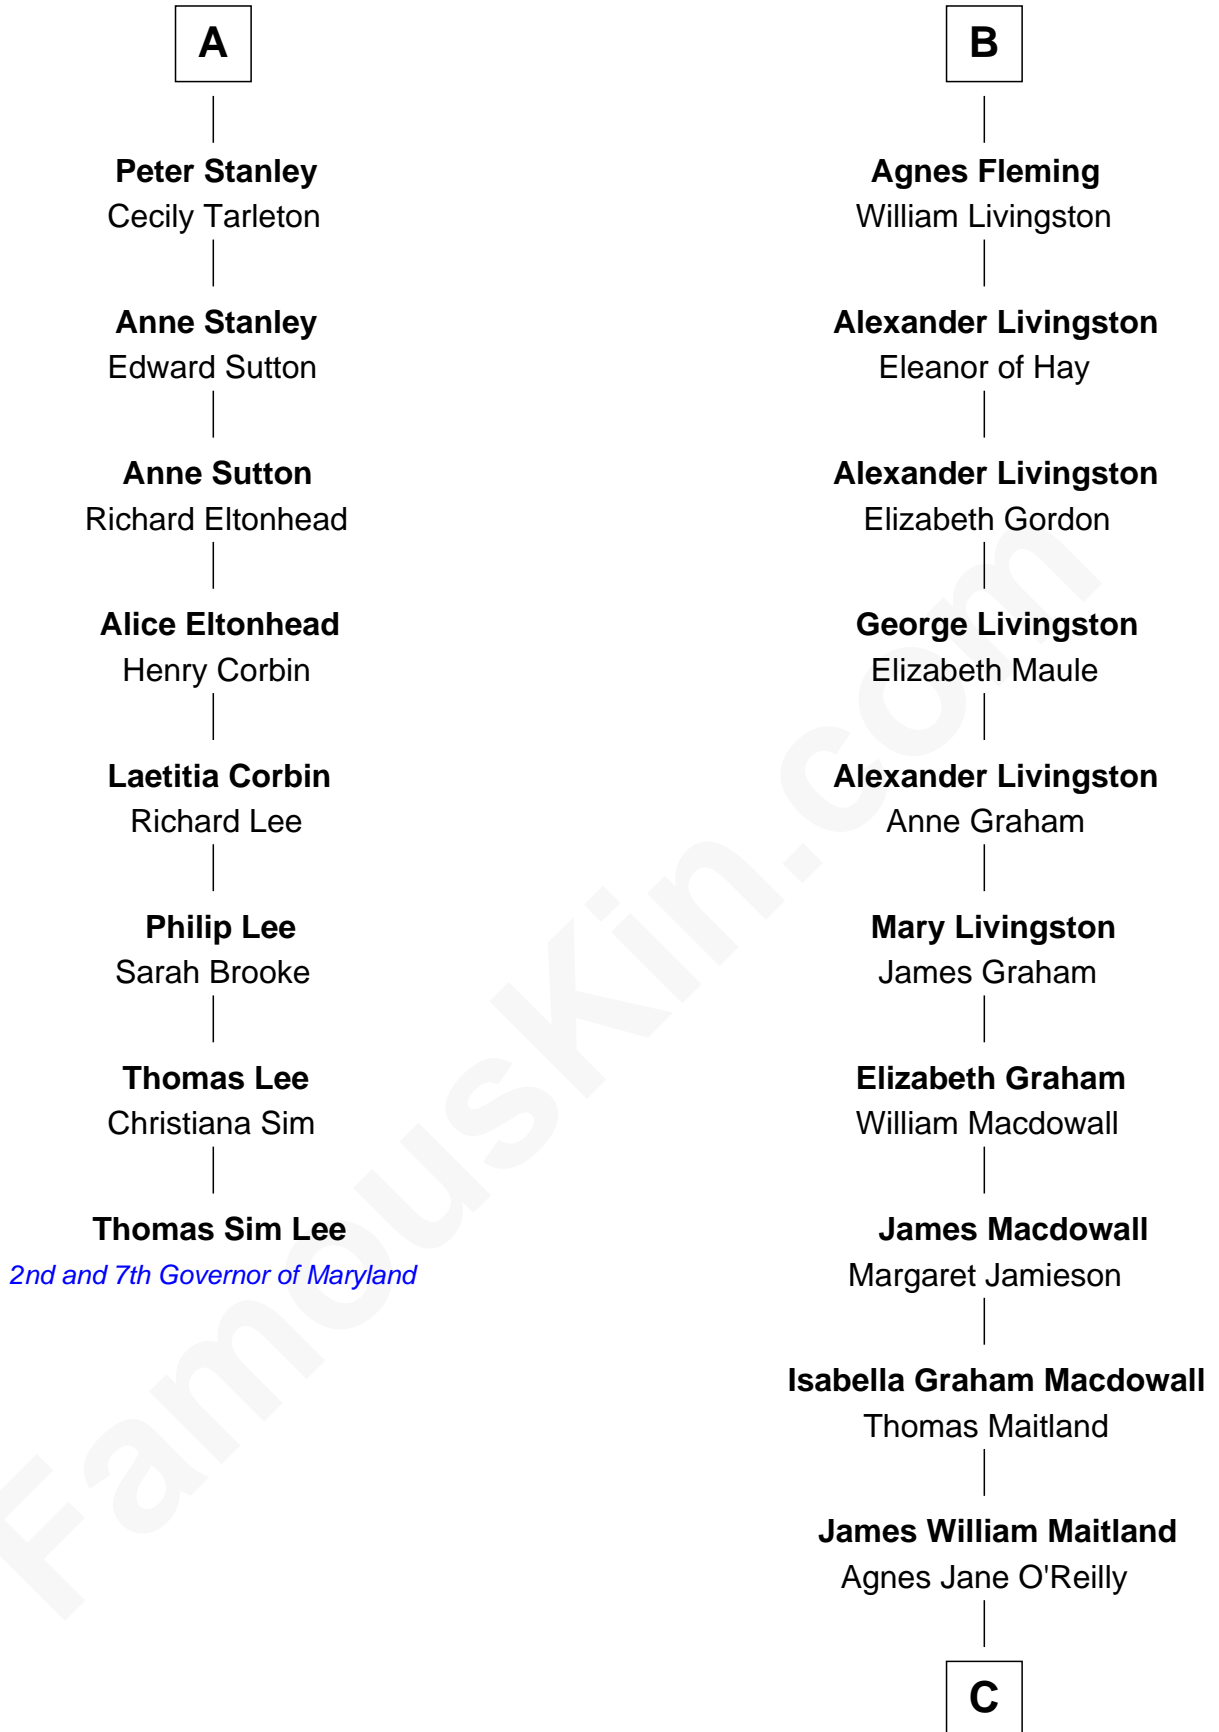

FamousKin.com Relationship Chart of

Thomas Sim Lee

2nd and 7th Governor of Maryland

14th cousin 6 times removed of

Howard Dean

79th Governor of Vermont

Sir Robert de Holland

Maude la Zouche

Maude de Holland
Sir Thomas de Swinnerton

Sir Robert de Swinnerton
Elizabeth de Beke

Maud de Swinnerton
Sir John Savage

Mary Savage
William Stanley

William Stanley
Alice Hoghton

Sir William Stanley
Agnes Grosvenor

Sir William Stanley
Anne Harington

A

Thomas Holand
Joan Plantagenet

Sir Thomas de Holand
Alice Fitzalan

Margaret de Holand
Sir John Beaufort

Joan Beaufort
Sir James Stewart

Sir James Stewart
Margaret - - - - -

Agnes Stewart
James IV, King of Scotland

Janet Stewart
Malcolm Fleming

B

C

Thomas A. Maitland
Helen Abby Van Voorhis

James William Maitland
Sylvia Wigglesworth

Andrea Belden Maitland
Howard Brush Dean

Howard Dean
79th Governor of Vermont