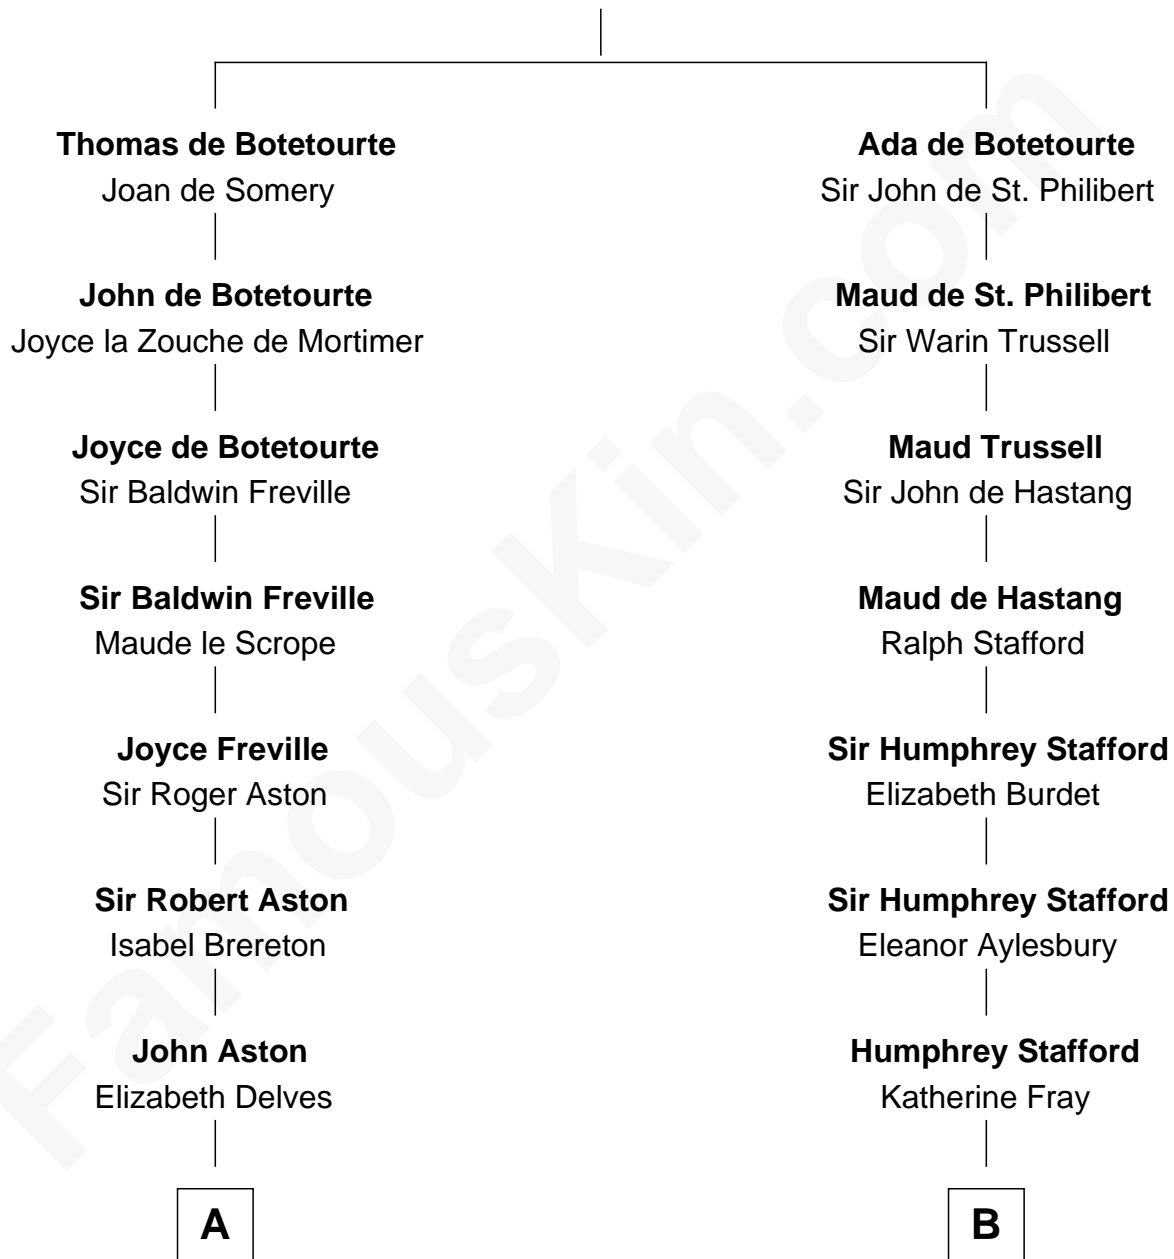

FamousKin.com Relationship Chart of

Thomas Sim Lee

2nd and 7th Governor of Maryland

18th cousin 3 times removed of

Richard Nixon

37th U.S. President

John de Botetourte

Maud FitzThomas

C

Thomas Lee
Christiana Sim

Thomas Sim Lee
2nd and 7th Governor of Maryland

D

Jacob Burdg
Miriam Matthews

Oliver Burdg
Jane M. Hemingway

Almira Park Burdg
Franklin Milhous

Hannah Milhous
Francis Anthony Nixon

Richard Nixon
37th U.S. President

FamousKin.com