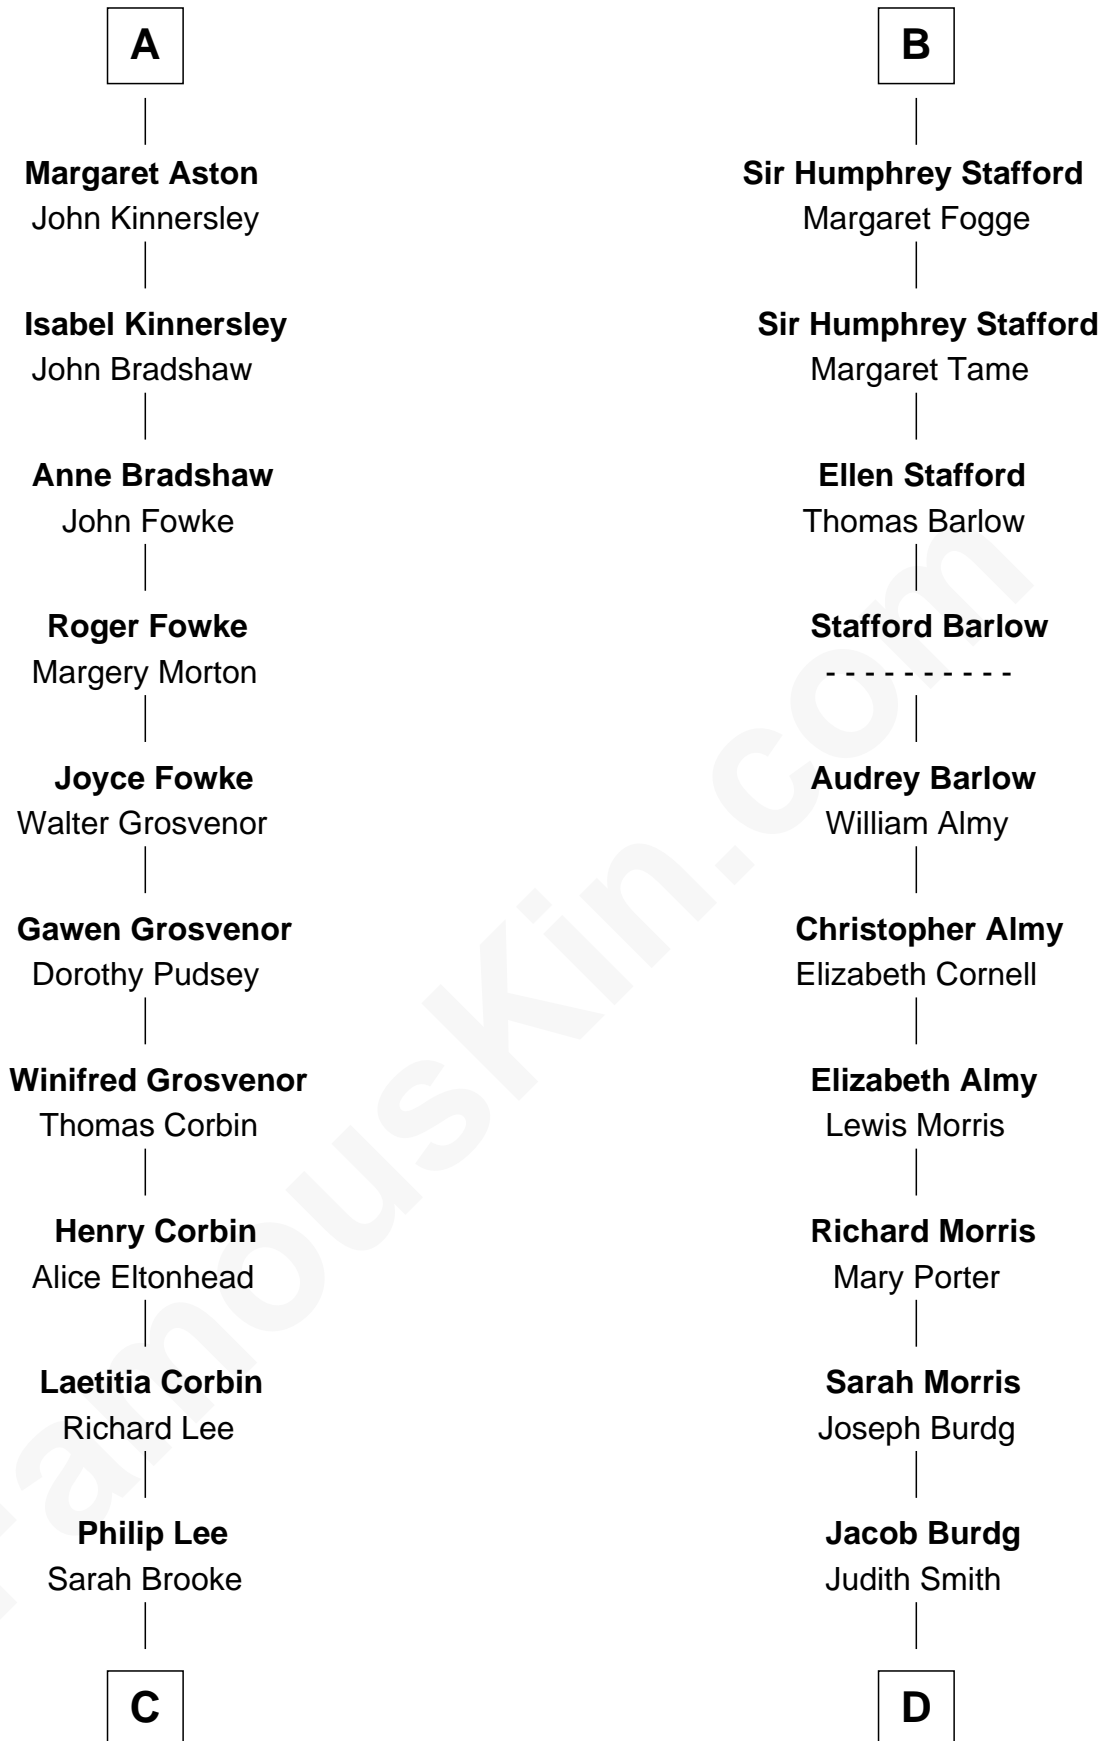

FamousKin.com Relationship Chart of

Thomas Sim Lee

2nd and 7th Governor of Maryland

18th cousin 3 times removed of

Richard Nixon

37th U.S. President

John de Botetourte

Maud FitzThomas

C

Thomas Lee
Christiana Sim

Thomas Sim Lee
2nd and 7th Governor of Maryland

D

Jacob Burdg
Miriam Matthews

Oliver Burdg
Jane M. Hemingway

Almira Park Burdg
Franklin Milhous

Hannah Milhous
Francis Anthony Nixon

Richard Nixon
37th U.S. President

FamousKin.com