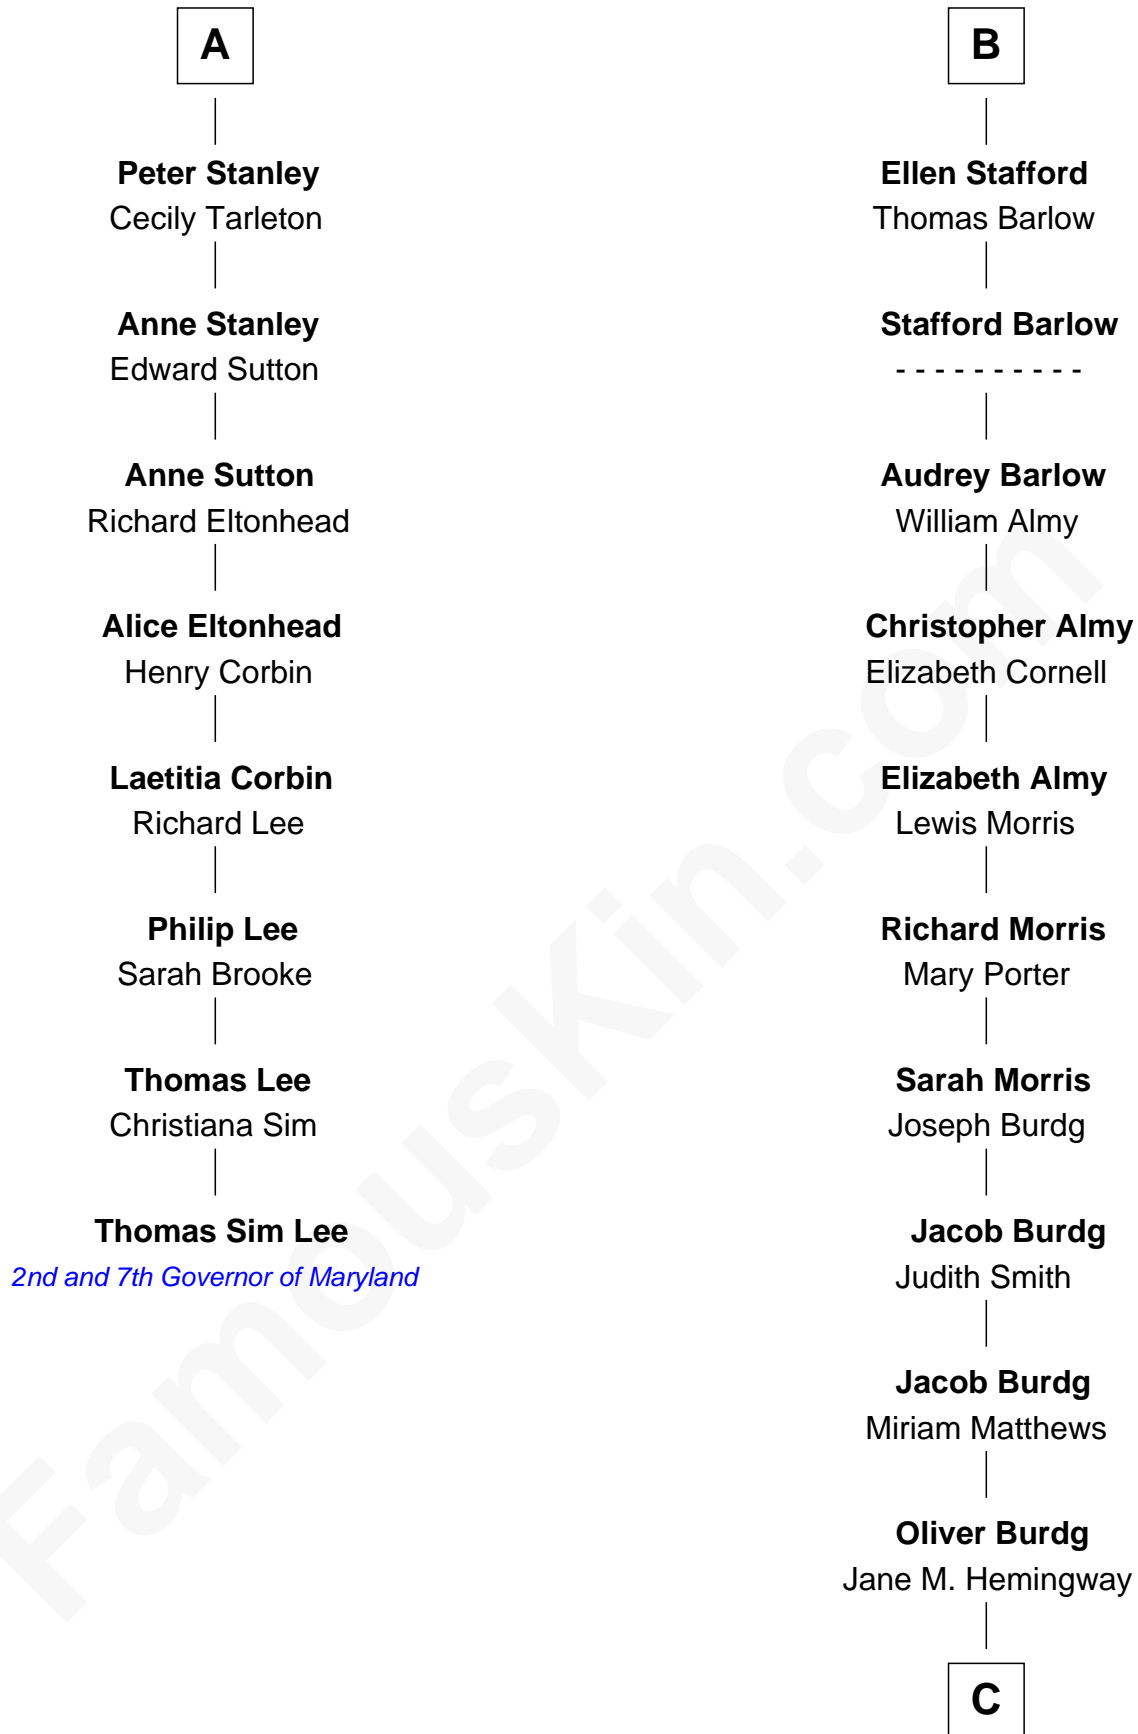

# FamousKin.com Relationship Chart of

**Thomas Sim Lee**

*2nd and 7th Governor of Maryland*

**14th cousin 5 times removed of**

**Richard Nixon**

*37th U.S. President*

**Ralph de Stafford**  
Katherine de Hastang

C

**Almira Park Burdg**  
Franklin Milhous

**Hannah Milhous**  
Francis Anthony Nixon

**Richard Nixon**  
*37th U.S. President*

FamousKin.com