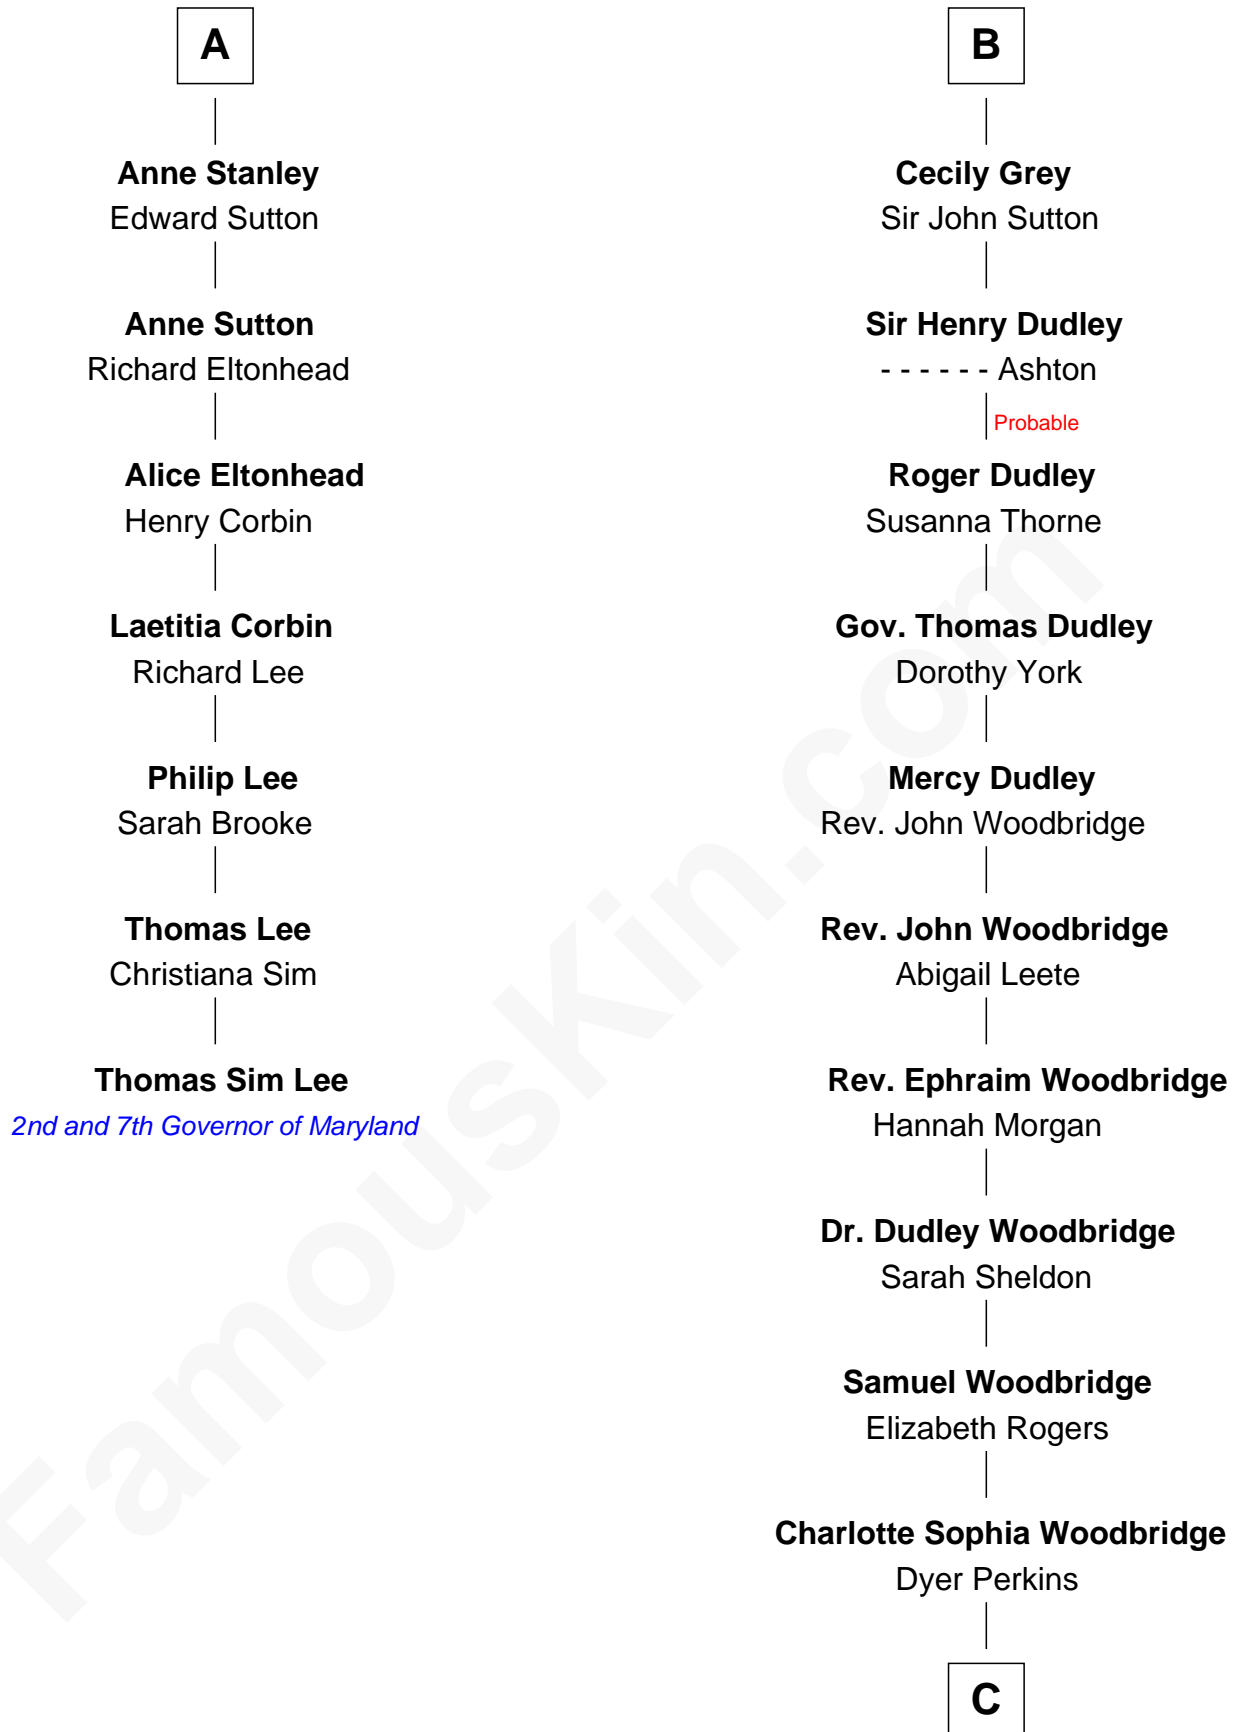

FamousKin.com Relationship Chart of

Thomas Sim Lee

2nd and 7th Governor of Maryland

13th cousin 7 times removed of

Humphrey Bogart

Movie Actor

Sir John de Harington

Joan - - - - -

C

Elizabeth Rogers Perkins

Harvey Humphrey

John Perkins Humphrey

Frances Dewey Churchill

Maud Humphrey

Dr. Belmont Deforest Bogart

Humphrey Bogart