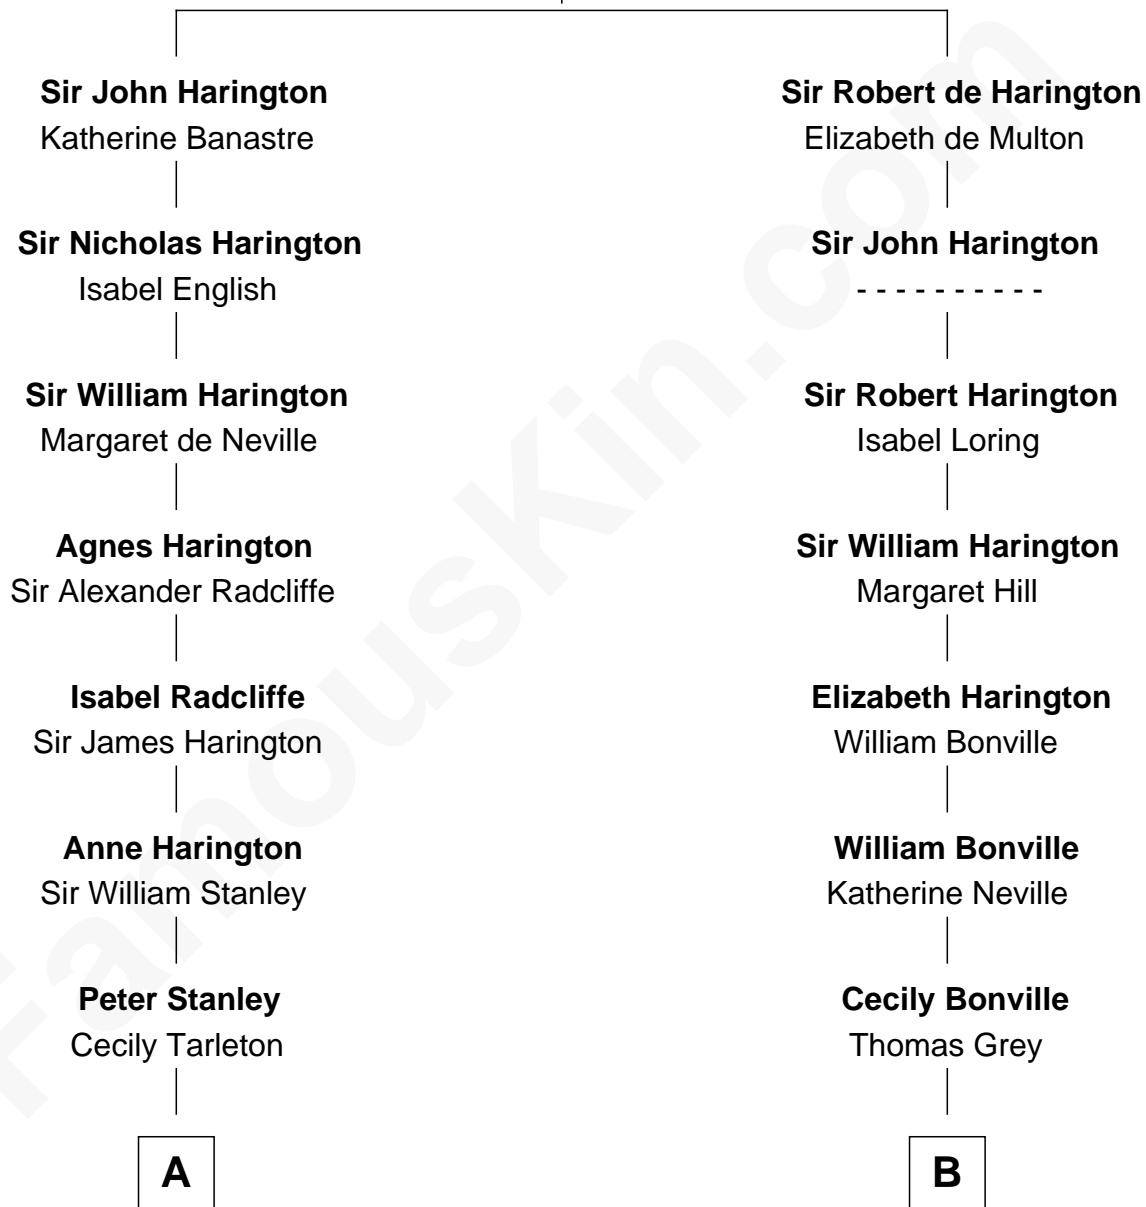

FamousKin.com Relationship Chart of

Thomas Sim Lee

2nd and 7th Governor of Maryland

13th cousin 7 times removed of

Humphrey Bogart

Movie Actor

Sir John de Harington

Joan - - - - -

C

Elizabeth Rogers Perkins

Harvey Humphrey

John Perkins Humphrey

Frances Dewey Churchill

Maud Humphrey

Dr. Belmont Deforest Bogart

Humphrey Bogart