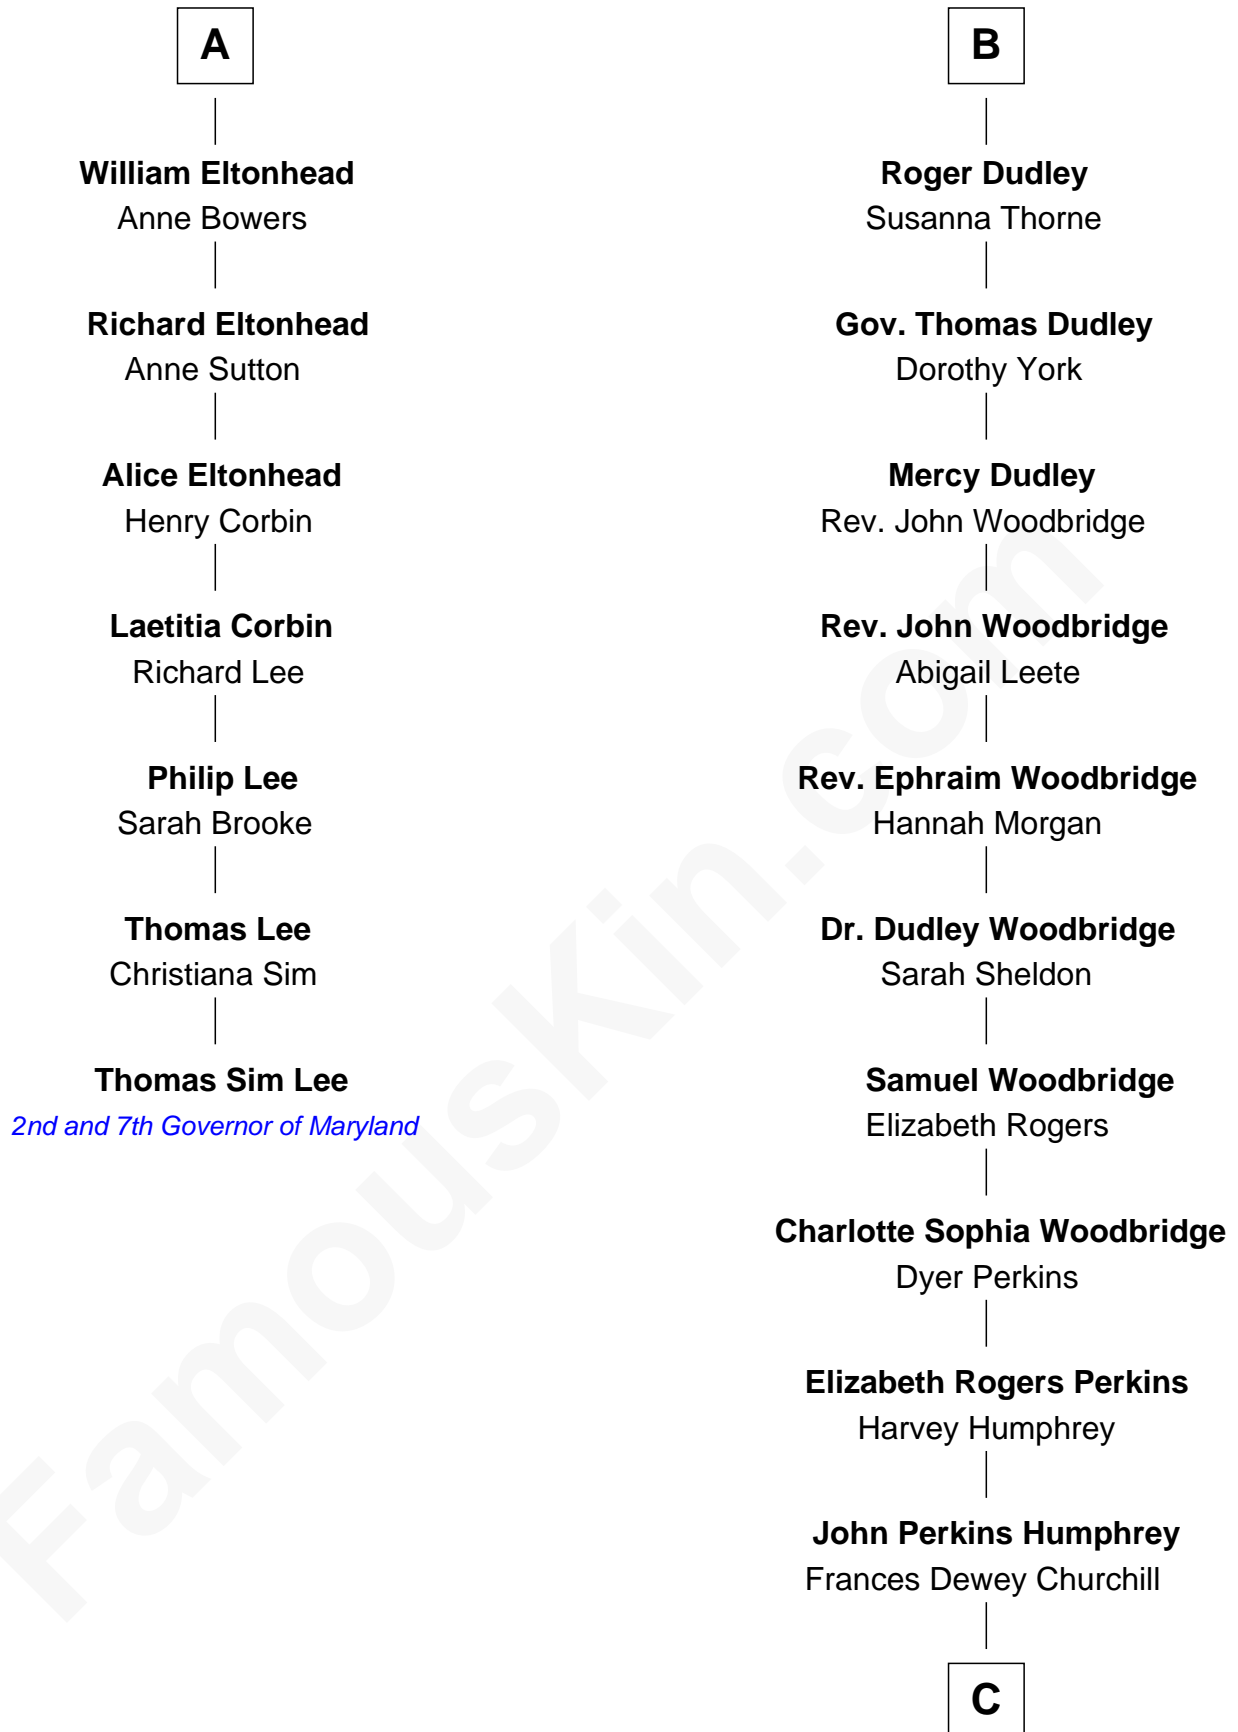

# FamousKin.com Relationship Chart of

**Thomas Sim Lee**

*2nd and 7th Governor of Maryland*

13th cousin 5 times removed of

**Humphrey Bogart**

*Movie Actor*

**Richard Fitzalan**  
Eleanor Plantagenet

**Sir Richard Fitzalan**  
Elizabeth de Bohun

**Elizabeth Fitzalan**  
Sir Robert Goushill

**Joan Goushill**  
Sir Thomas Stanley

**Katherine Stanley**  
Sir John Savage

**Dulcia Savage**  
Sir Henry Bold

**Maud Bold**  
Thomas Gerard

**Jennet Gerard**  
Richard Eltonhead

**A**

**Alice Fitzalan**  
Sir Thomas de Holand

**Eleanor Holand**  
Edward Cherleton

**Joyce Cherleton**  
Sir John Tiptoft

**Joyce Tiptoft**  
Sir Edmund Sutton

**Sir Edward Sutton**  
Cecily Willoughby

**Sir John Sutton**  
Cecily Grey

**Sir Henry Dudley**  
----- Ashton

Probable

**B**

**C**

**Maud Humphrey**  
Dr. Belmont Deforest Bogart

**Humphrey Bogart**  
*Movie Actor*

FamousKin.com