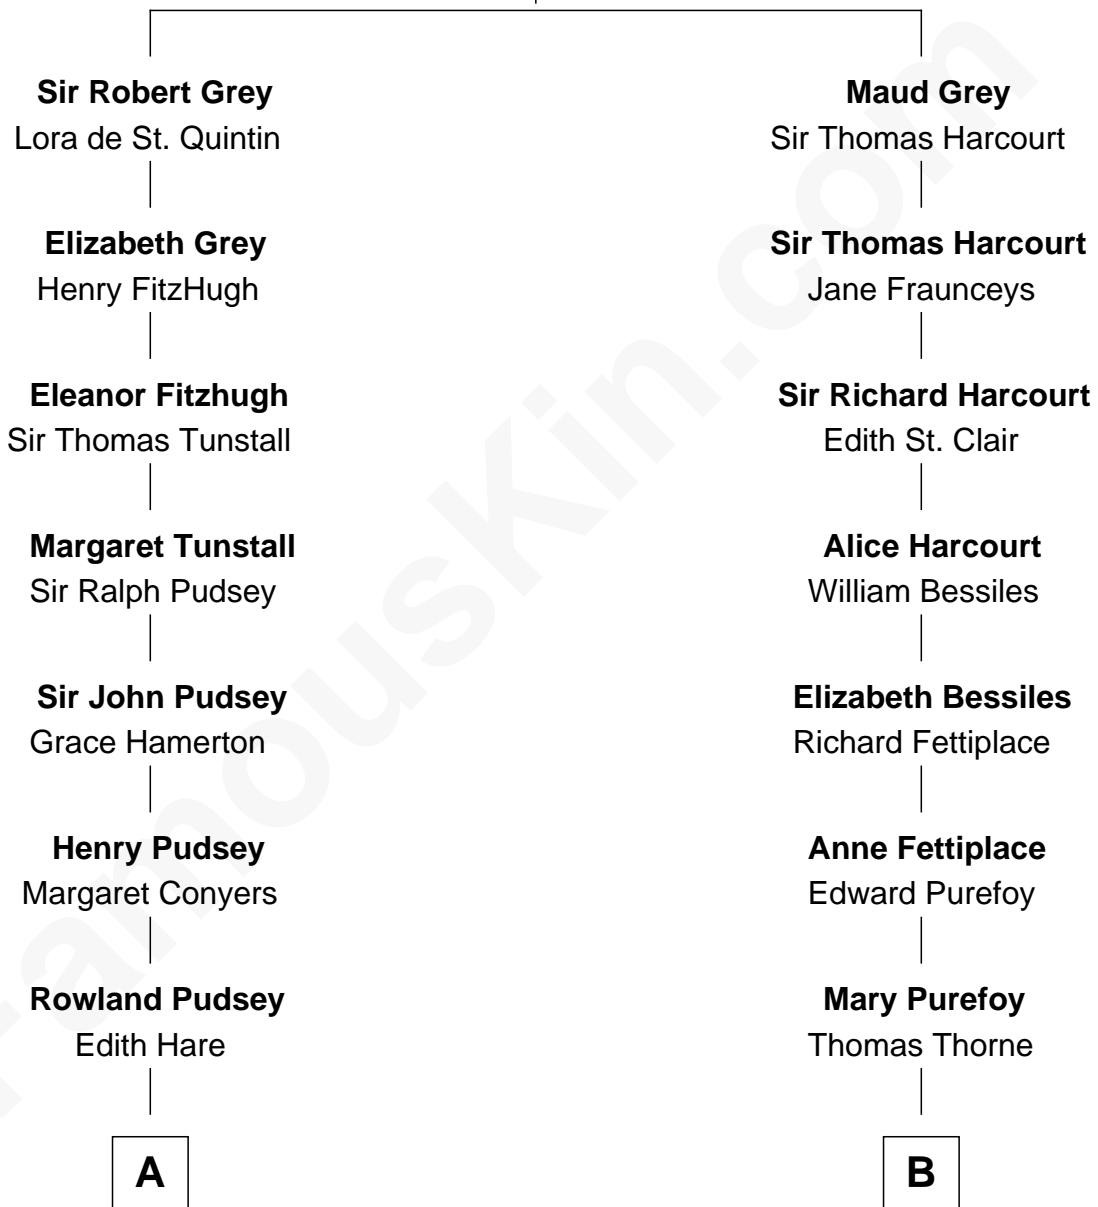

Sir John Grey

Avice Marmion