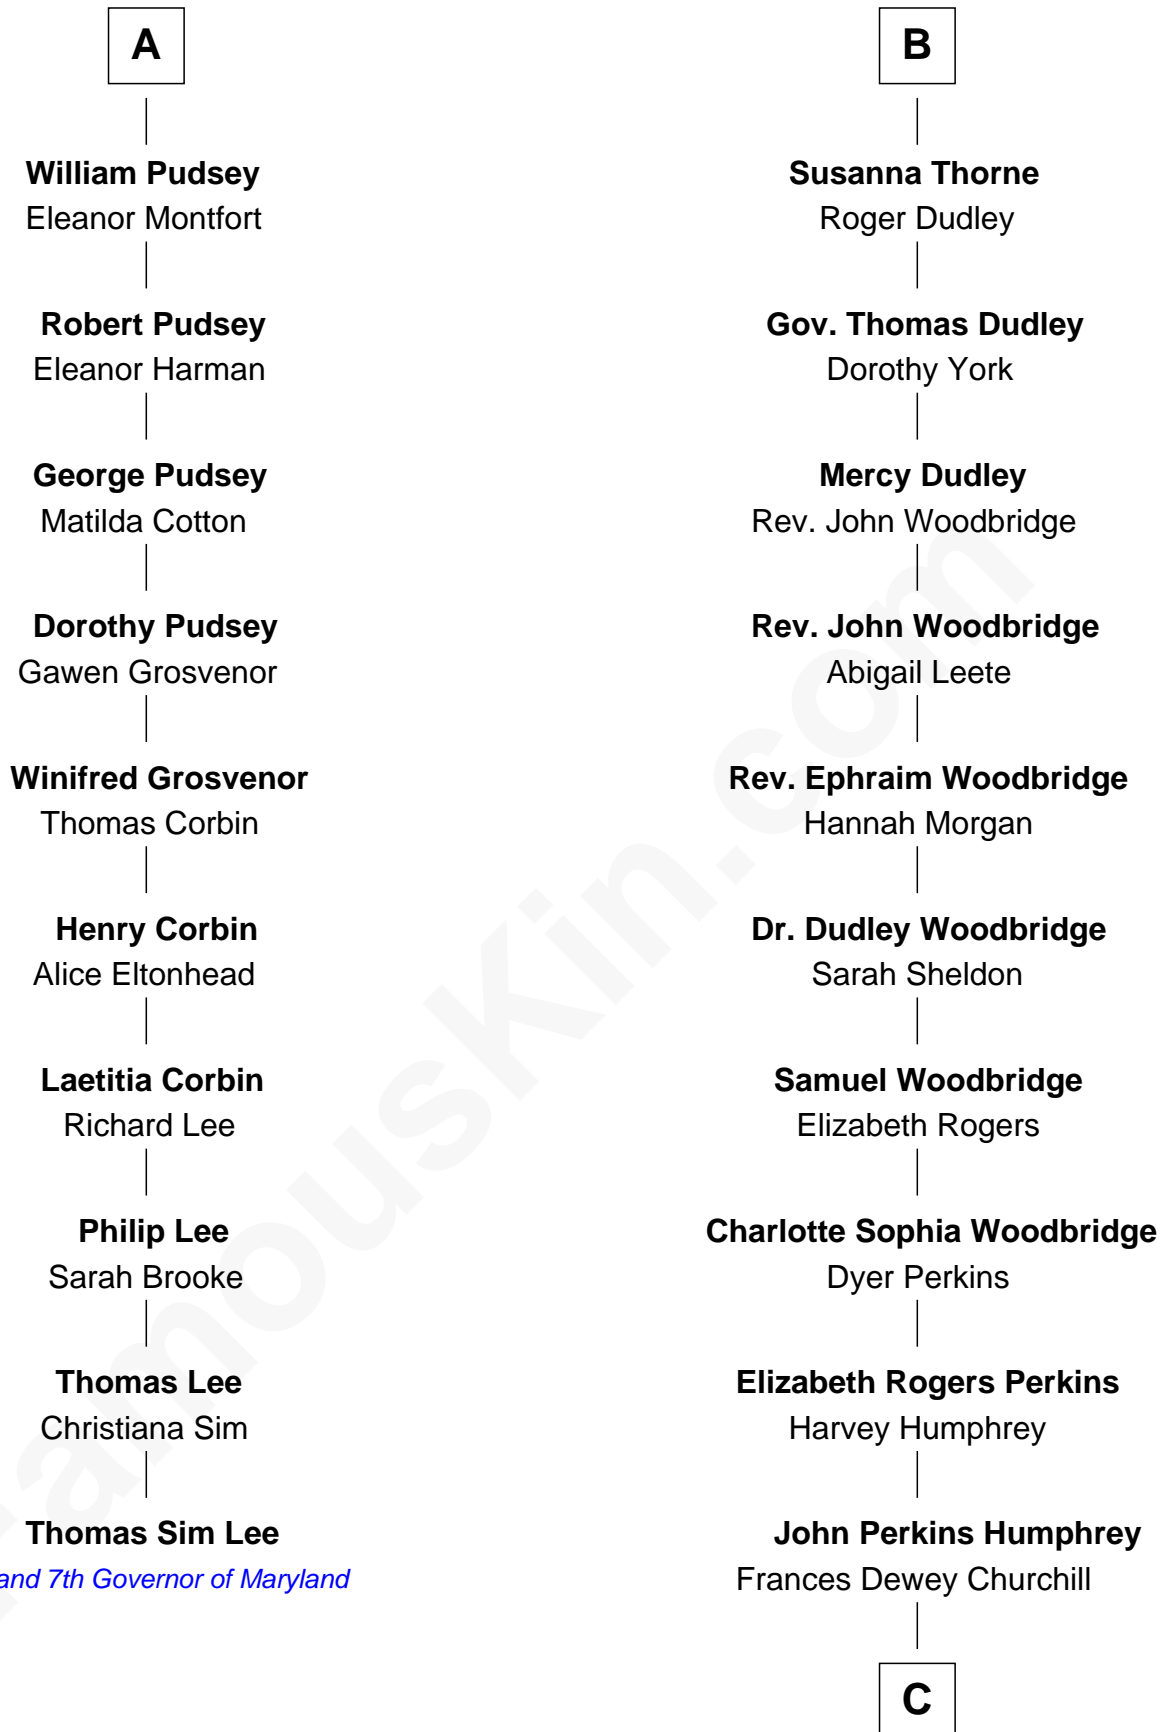

FamousKin.com

Relationship Chart of

Thomas Sim Lee

2nd and 7th Governor of Maryland

16th cousin 2 times removed of

Humphrey Bogart

Movie Actor

Sir John Grey

Avice Marmion

C

Maud Humphrey
Dr. Belmont Deforest Bogart

Humphrey Bogart
Movie Actor

FamousKin.com