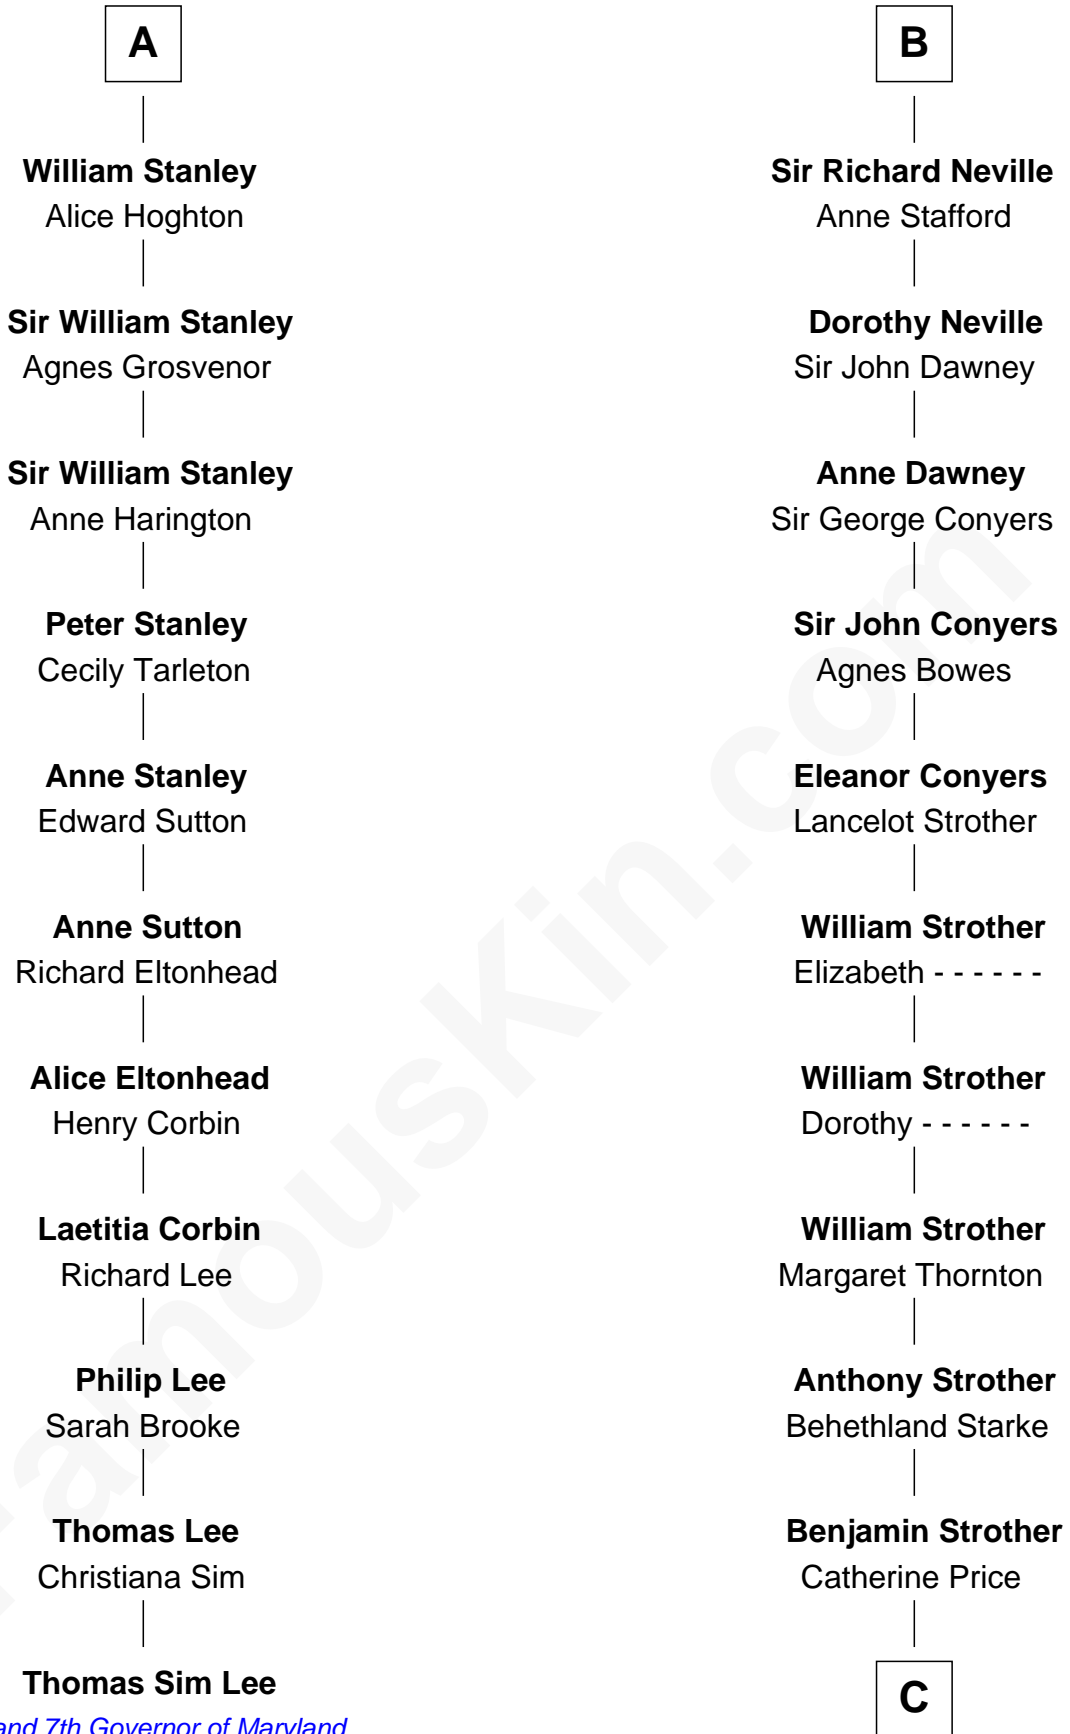

FamousKin.com Relationship Chart of

Thomas Sim Lee

2nd and 7th Governor of Maryland

17th cousin 4 times removed of

Randolph Scott

Movie Actor

Alan la Zouche

Ellen de Quincy

Sir Robert de Swinnerton

Elizabeth de Beke

Maud de Swinnerton

Sir John Savage

Mary Savage

William Stanley

A

Margery la Zouche

Joan Beaufort

George Neville

Elizabeth Beauchamp

Sir Henry Neville

Joan Bouchier

B

C

—
Catherine Price Strother

Joseph Minor Crane

—
John William Crane

Margaret Ann Sadler

—
Joseph Minor Crane

Lavinia Lionberger

—
Lucy Lionberger Crane

George Grant Scott

—
Randolph Scott