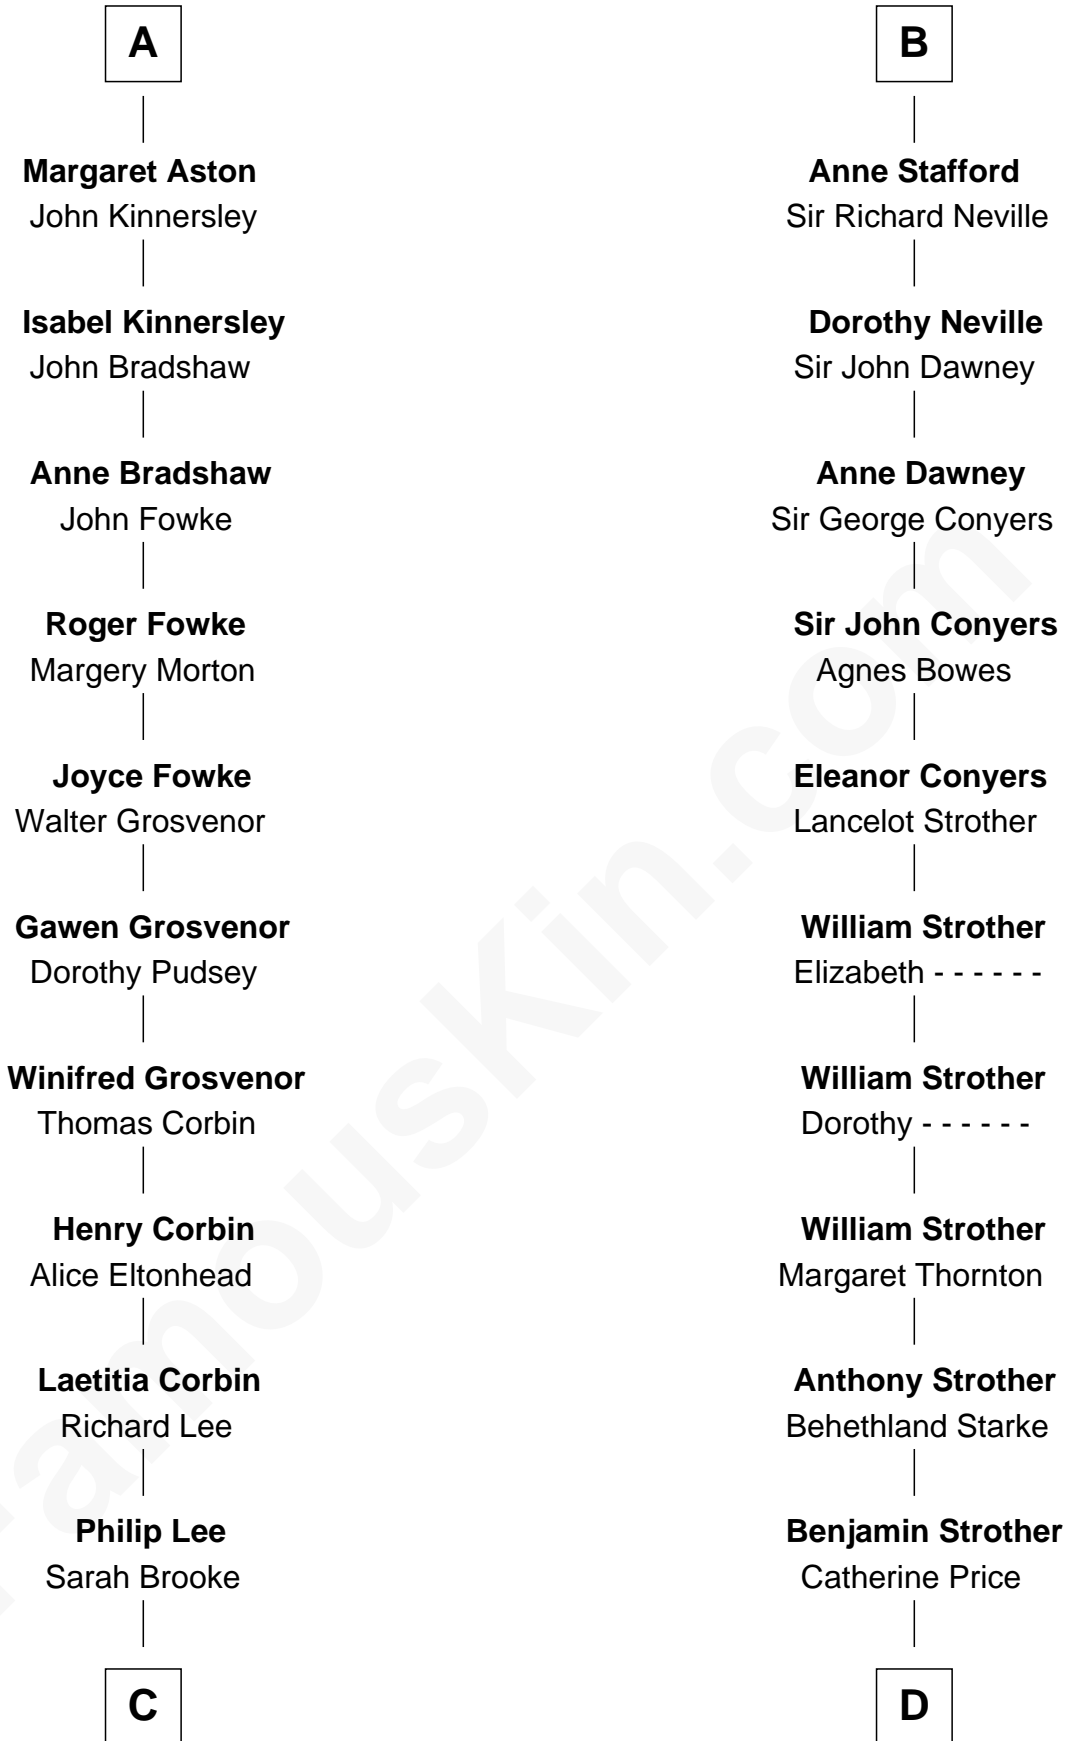

# FamousKin.com Relationship Chart of

**Thomas Sim Lee**

*2nd and 7th Governor of Maryland*

**18th cousin 3 times removed of**

**Randolph Scott**

*Movie Actor*

**John de Botetourte**

Maud FitzThomas

**C**

**Thomas Lee**  
Christiana Sim

**Thomas Sim Lee**  
*2nd and 7th Governor of Maryland*

**D**

**Catherine Price Strother**  
Joseph Minor Crane

**John William Crane**  
Margaret Ann Sadler

**Joseph Minor Crane**  
Lavinia Lionberger

**Lucy Lionberger Crane**  
George Grant Scott

**Randolph Scott**  
*Movie Actor*

FamousKin.com