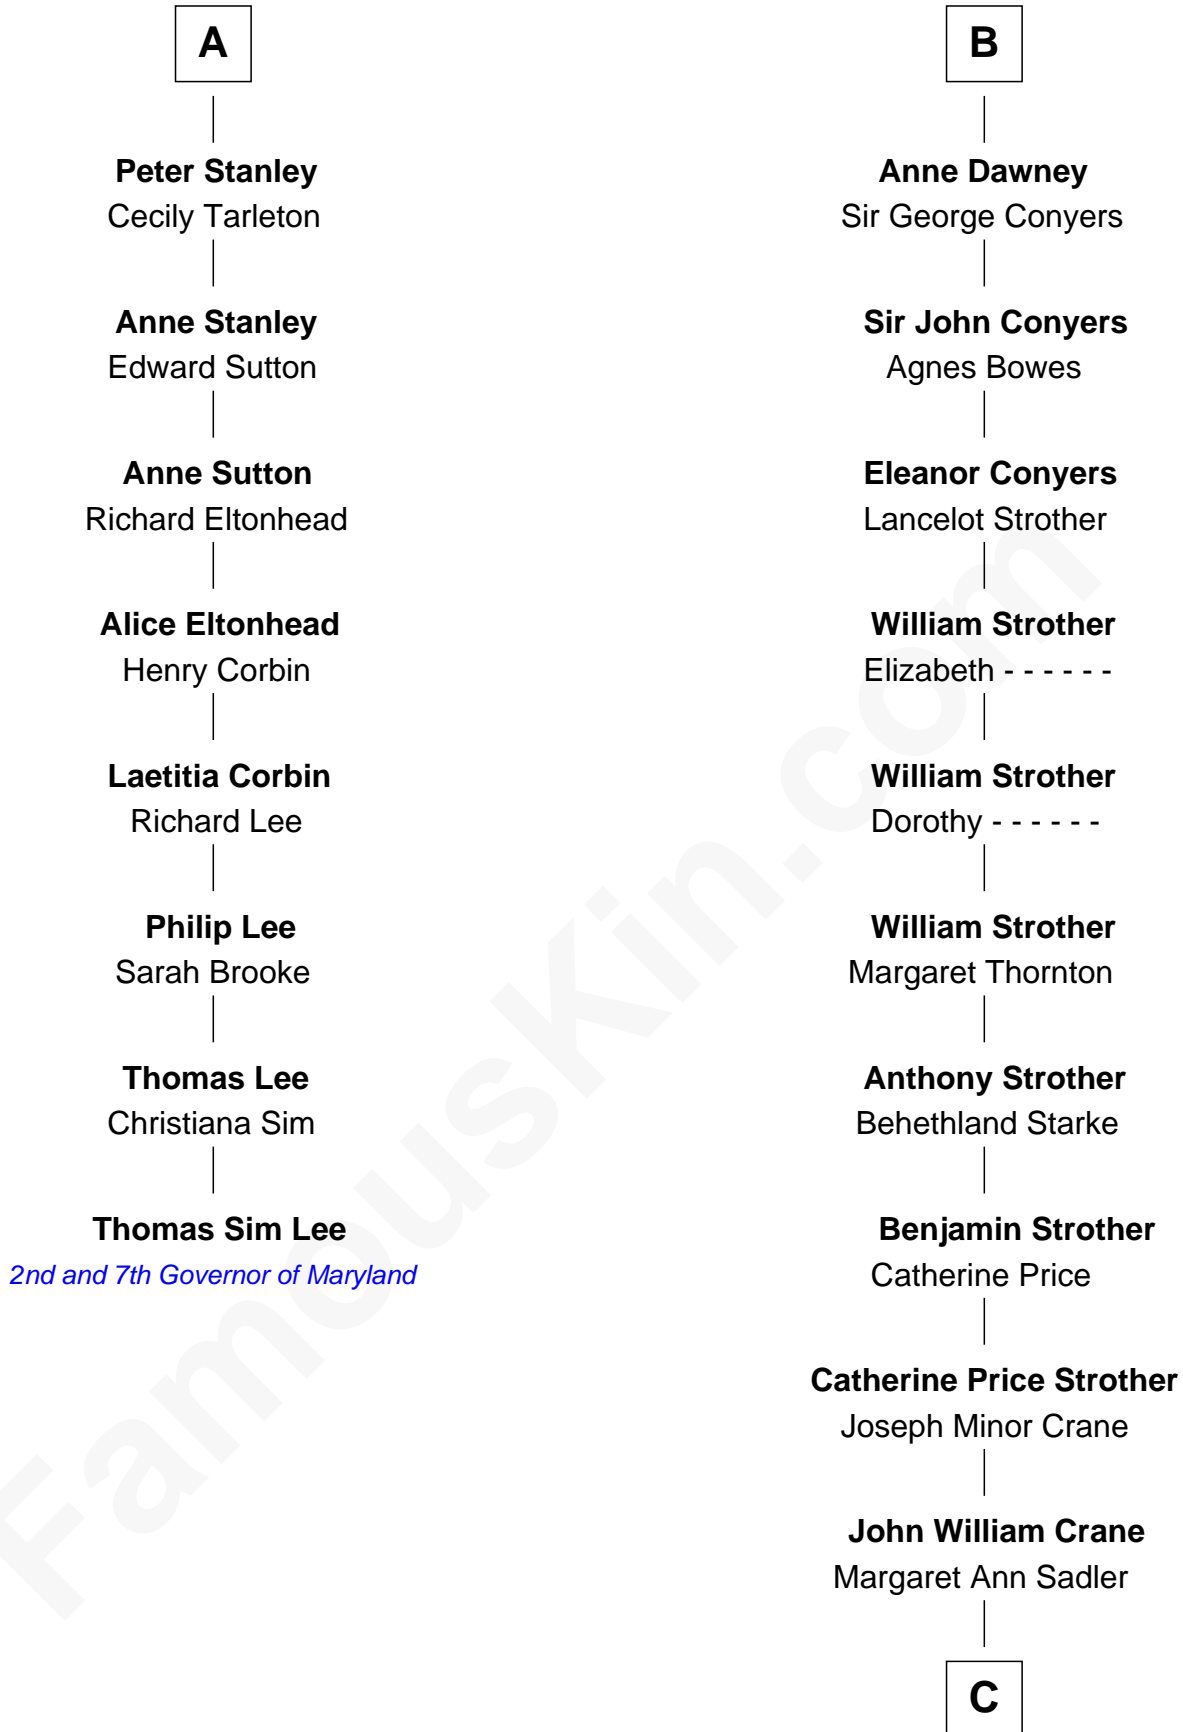

# FamousKin.com Relationship Chart of

**Thomas Sim Lee**

*2nd and 7th Governor of Maryland*

**14th cousin 5 times removed of**

**Randolph Scott**

*Movie Actor*

**Ralph de Stafford**  
Katherine de Hastang

**C**

—  
**Joseph Minor Crane**

Lavinia Lionberger

—  
**Lucy Lionberger Crane**

George Grant Scott

—  
**Randolph Scott**

*Movie Actor*

FamousKin.com