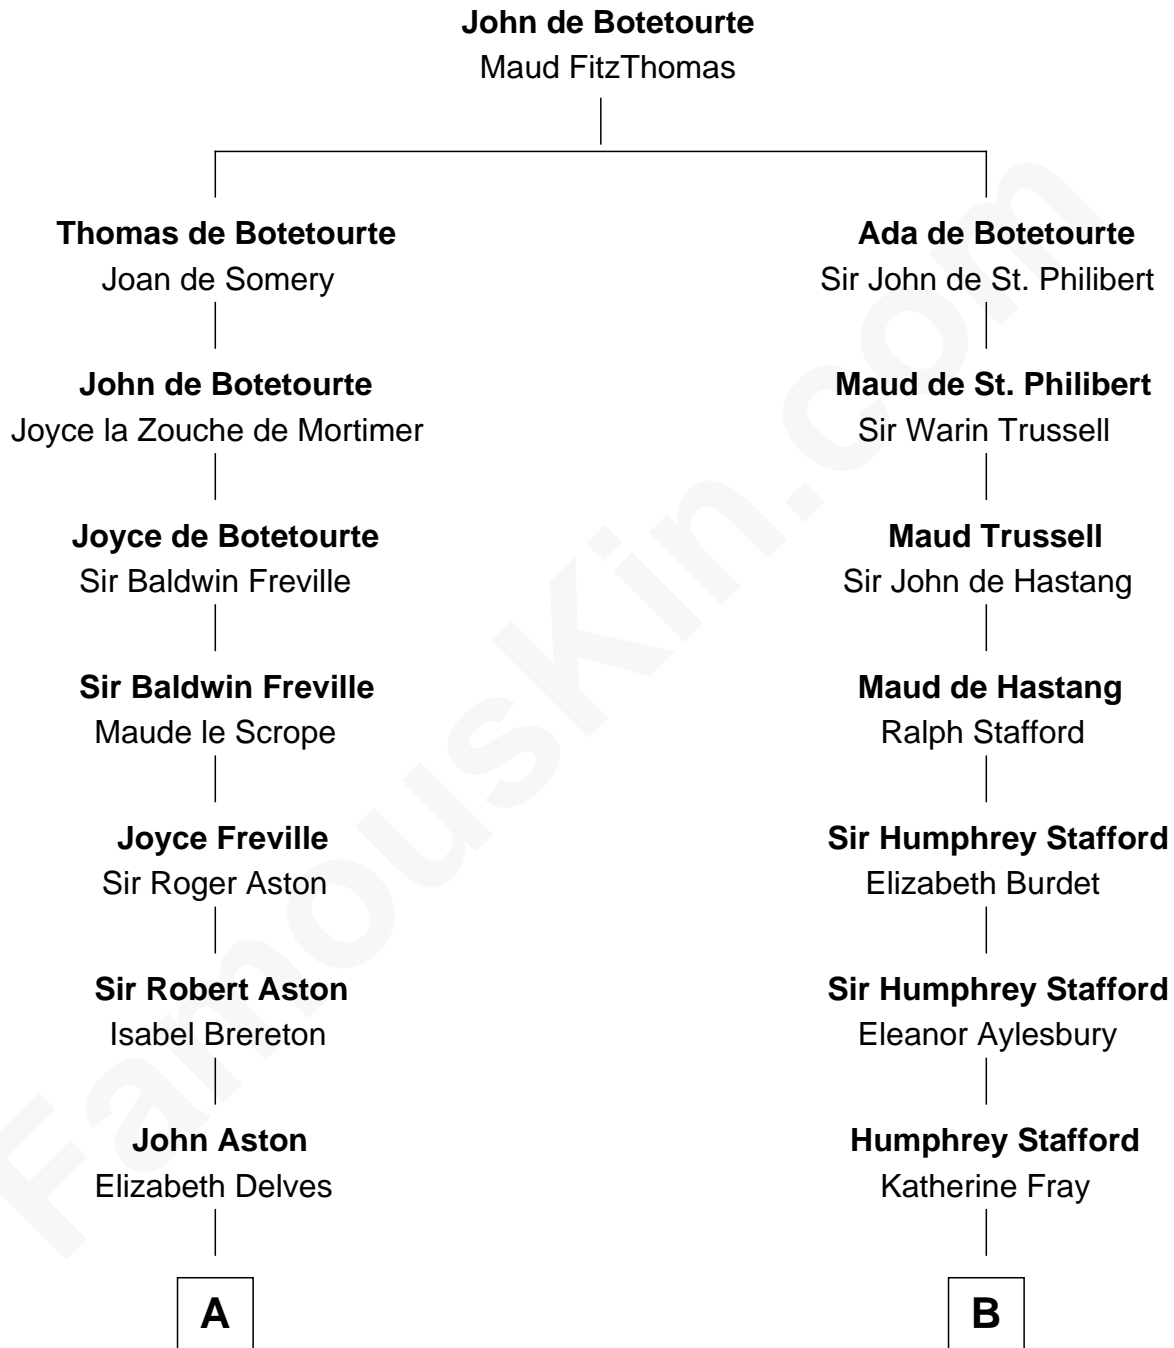

# FamousKin.com Relationship Chart of

**Thomas Sim Lee**

*2nd and 7th Governor of Maryland*

18th cousin of

**Julia (Ward) Howe**

*Author of "The Battle Hymn of the Republic"*

**C**

**Thomas Lee**  
Christiana Sim

**Thomas Sim Lee**  
*2nd and 7th Governor of Maryland*

**D**

**Samuel Ward**  
Julia Rush Cutler

**Julia (Ward) Howe**  
*American Poet*

FamousKin.com