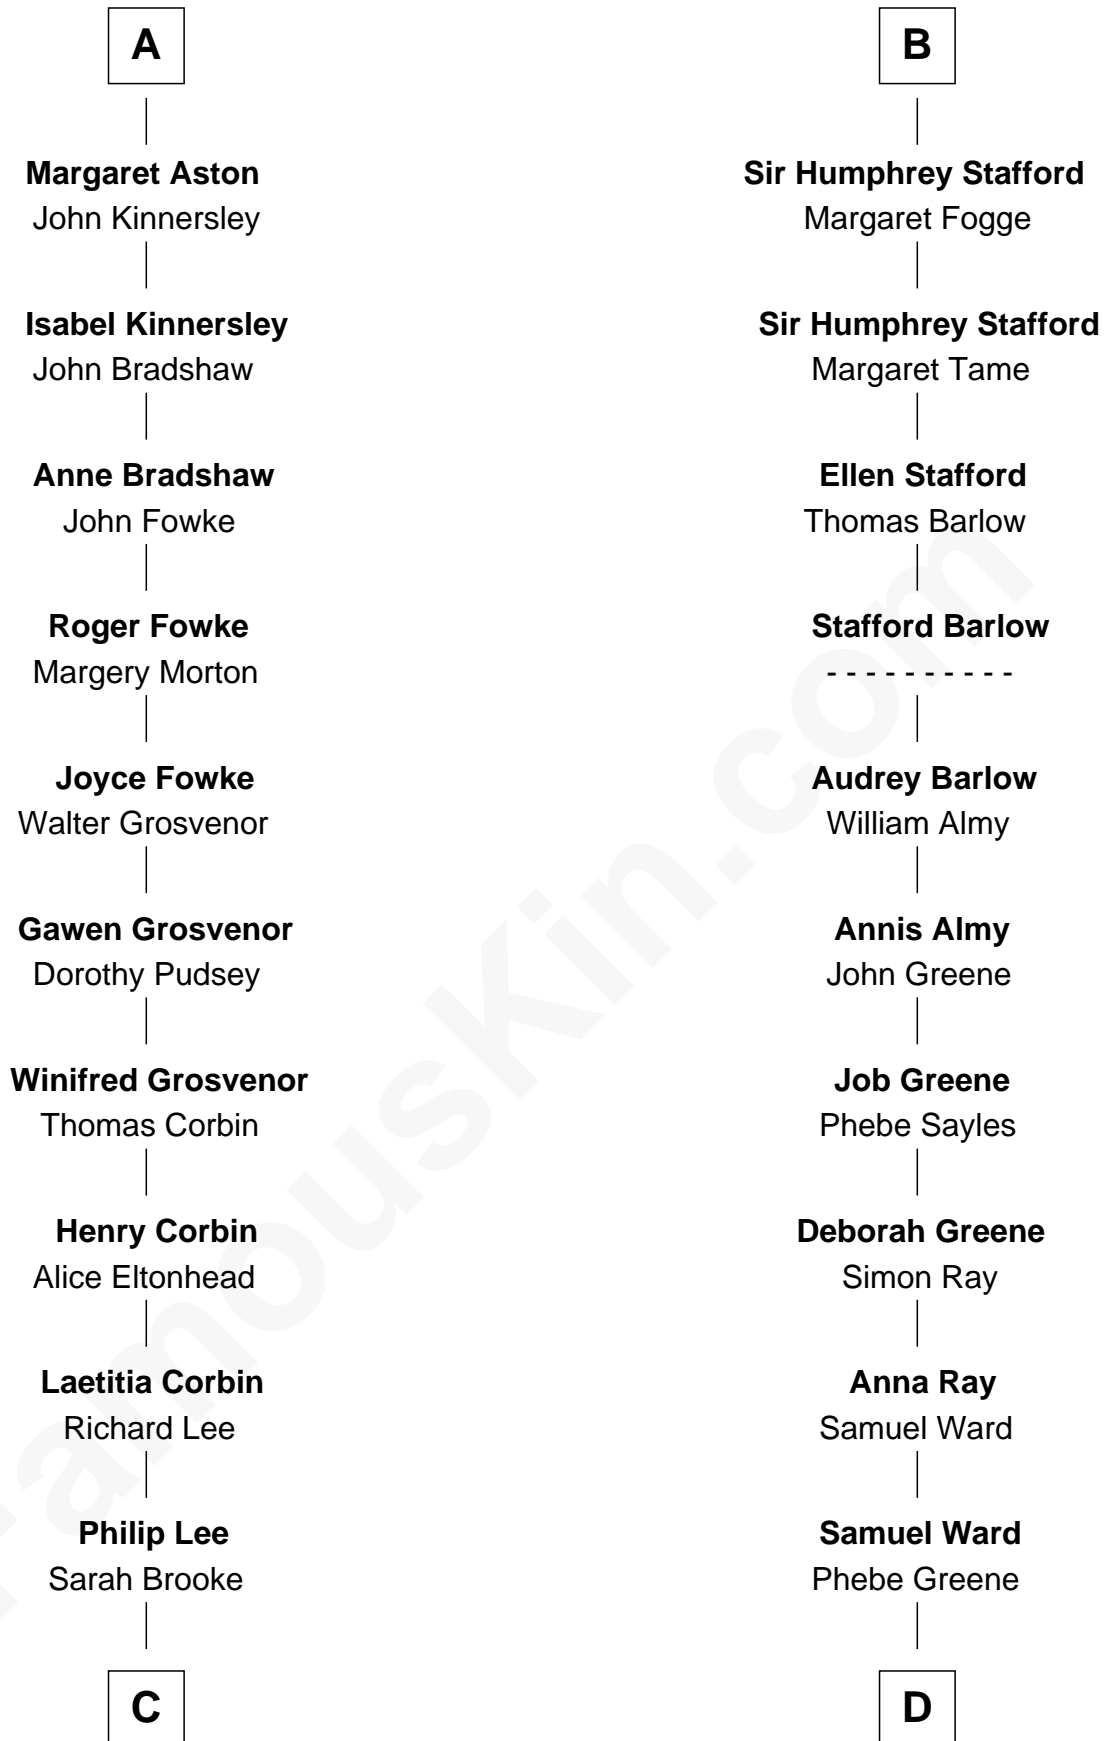

# FamousKin.com Relationship Chart of

**Thomas Sim Lee**

*2nd and 7th Governor of Maryland*

18th cousin of

**Julia (Ward) Howe**

*Author of "The Battle Hymn of the Republic"*

**C**

**Thomas Lee**  
Christiana Sim

**Thomas Sim Lee**  
*2nd and 7th Governor of Maryland*

**D**

**Samuel Ward**  
Julia Rush Cutler

**Julia (Ward) Howe**  
*American Poet*

FamousKin.com