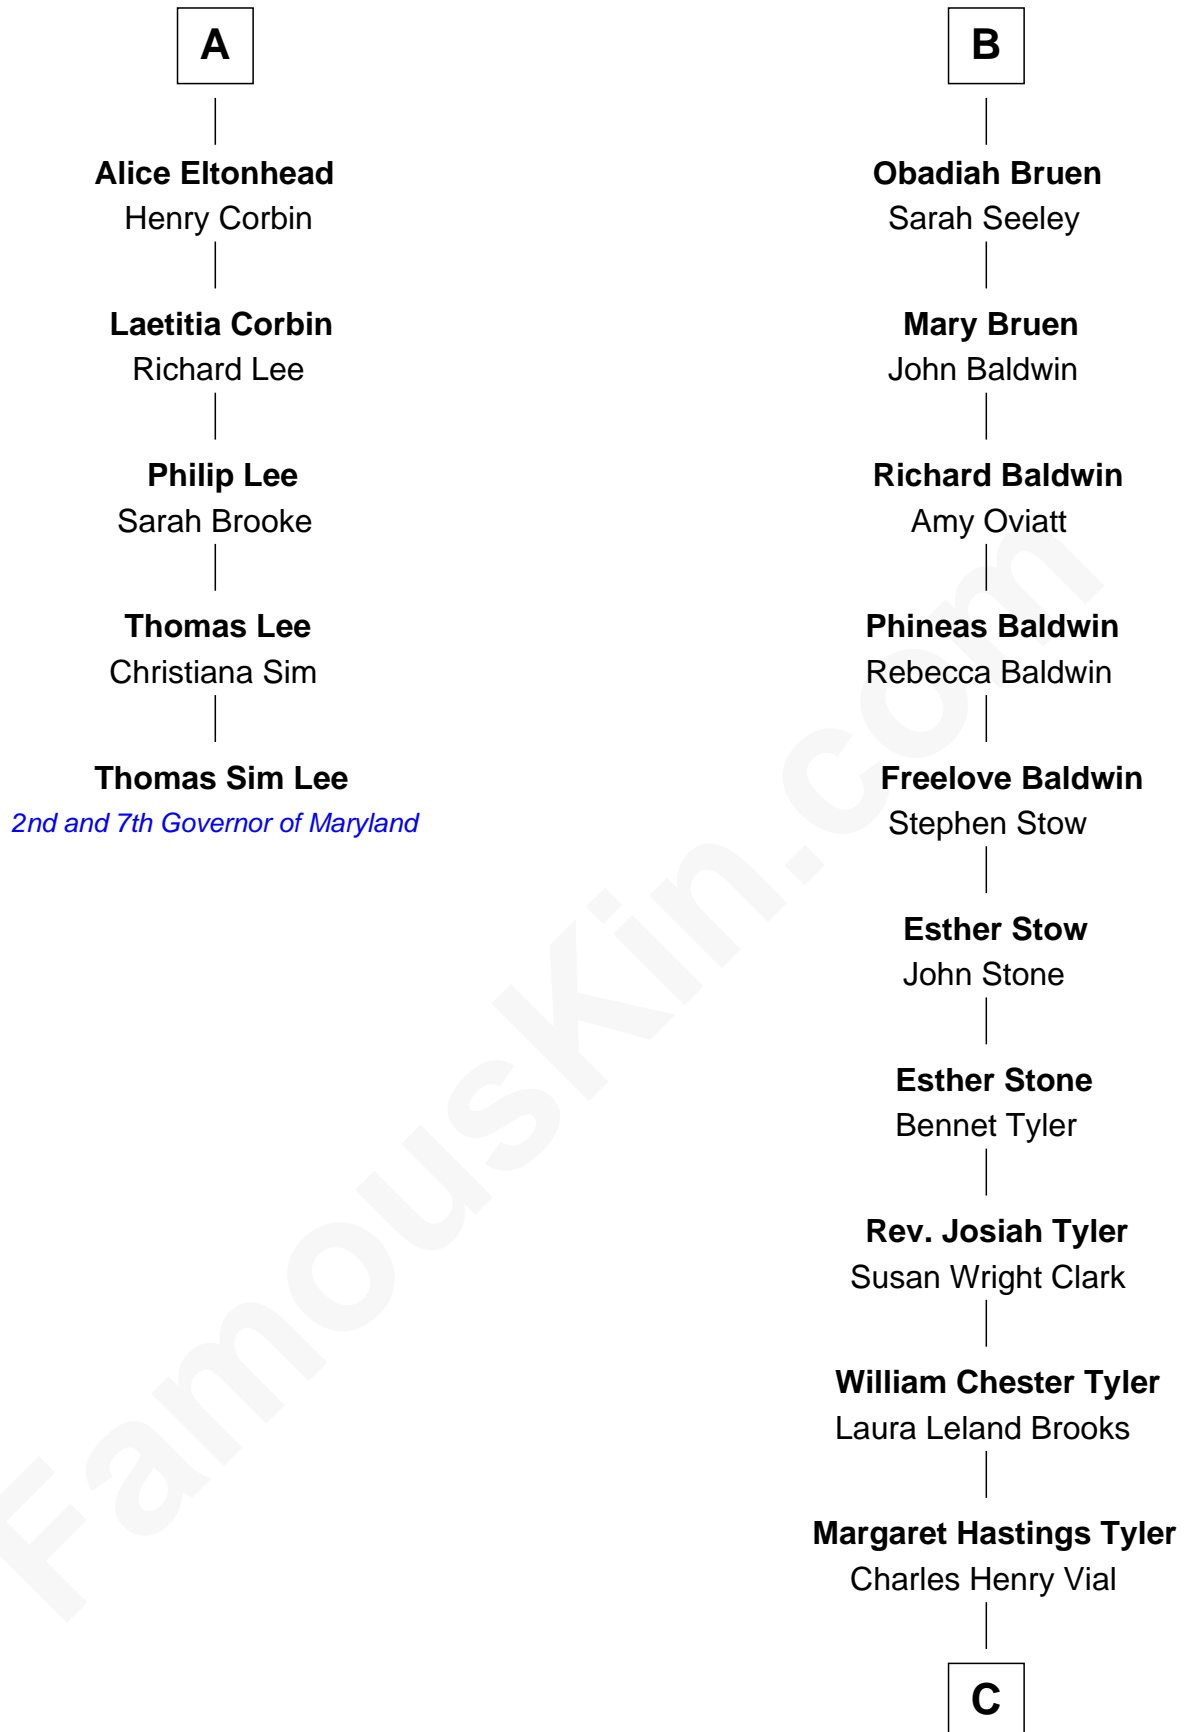

FamousKin.com Relationship Chart of

Thomas Sim Lee

2nd and 7th Governor of Maryland

11th cousin 8 times removed of

Kate Upton

Sports Illustrated Swimsuit Cover Model

C

Elizabeth Brooks Vial
Stephen Edward Upton