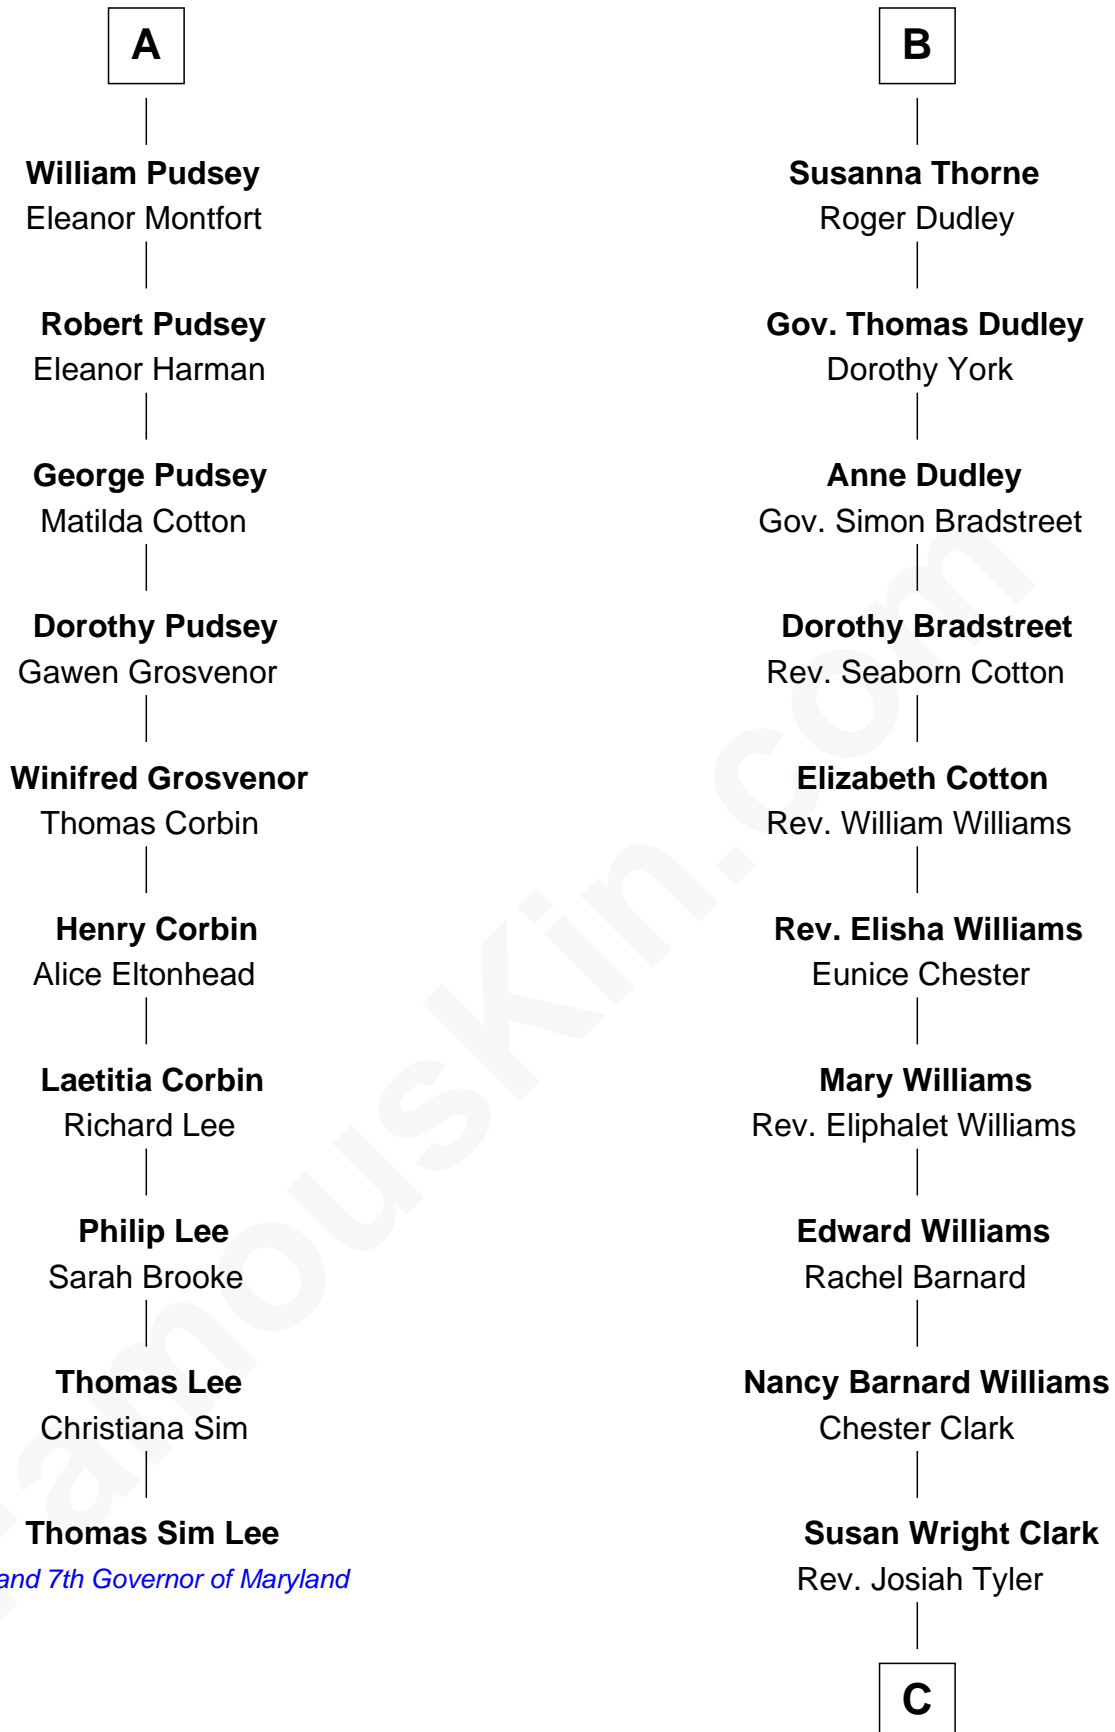

FamousKin.com Relationship Chart of

Thomas Sim Lee

2nd and 7th Governor of Maryland

16th cousin 5 times removed of

Kate Upton

Sports Illustrated Swimsuit Cover Model

C

William Chester Tyler

Laura Leland Brooks

Margaret Hastings Tyler

Charles Henry Vial

Elizabeth Brooks Vial

Stephen Edward Upton

Jefferson Matthew Upton

Shelley Fawn Davis

Kate Upton