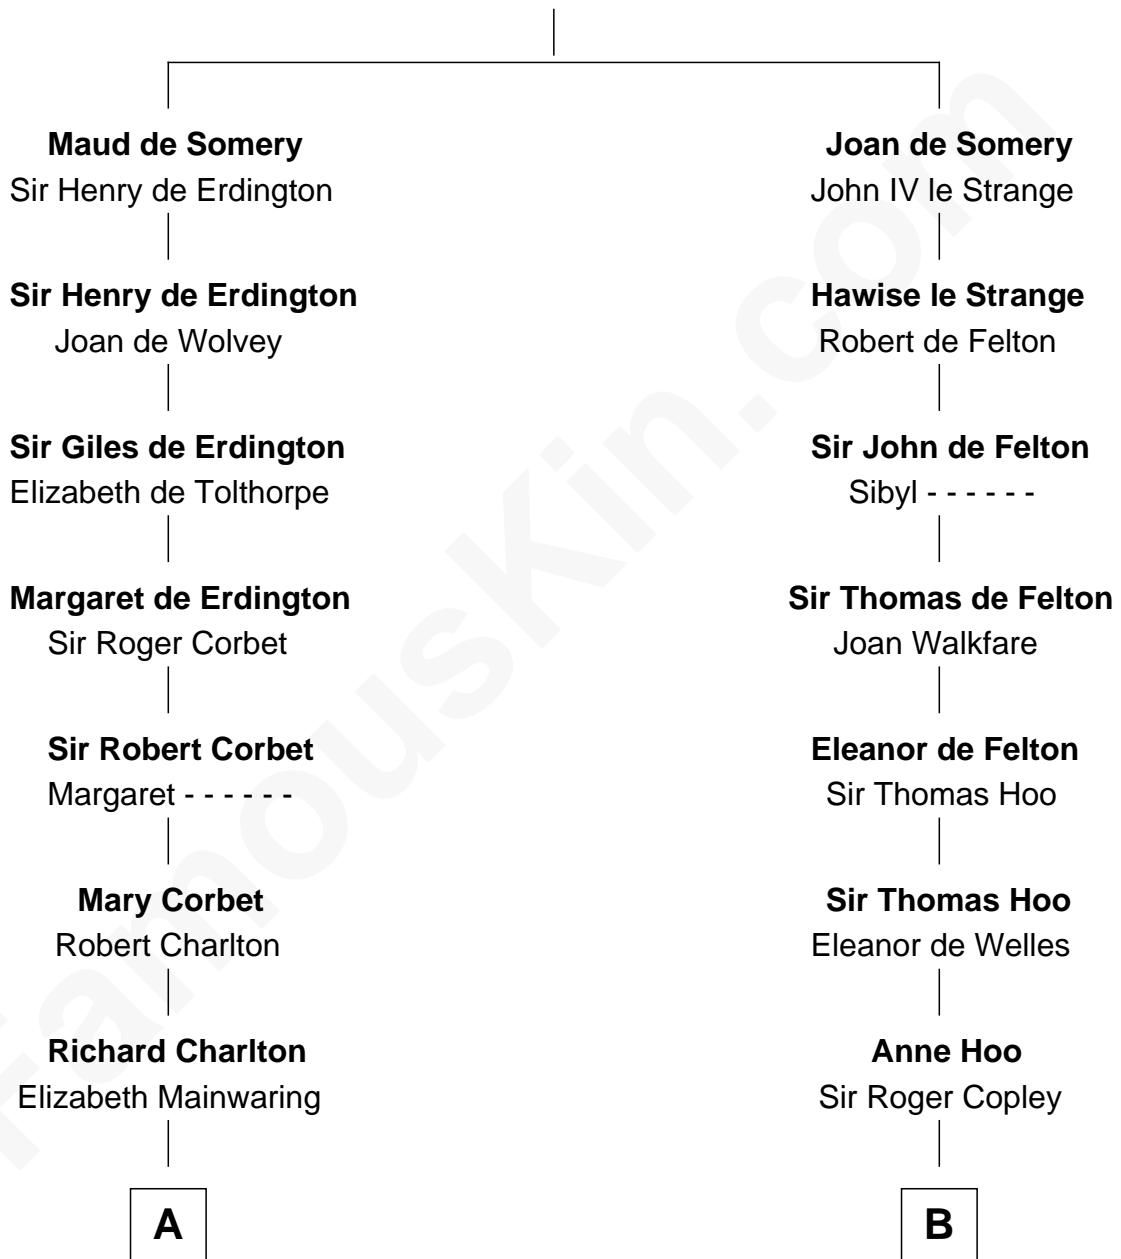

FamousKin.com Relationship Chart of

Thomas Sim Lee

2nd and 7th Governor of Maryland

17th cousin 4 times removed of

Ray Bradbury

Author of The Martian Chronicles

Sir Roger de Somery

Nichole d'Aubenev

C

Samuel Bradbury

Frances Mary Rohead

Samuel Irving Bradbury

Mary Adell Spaulding

Samuel Hinkston Bradbury

Minnie Alice Davis

Leonard Spaulding Bradbury