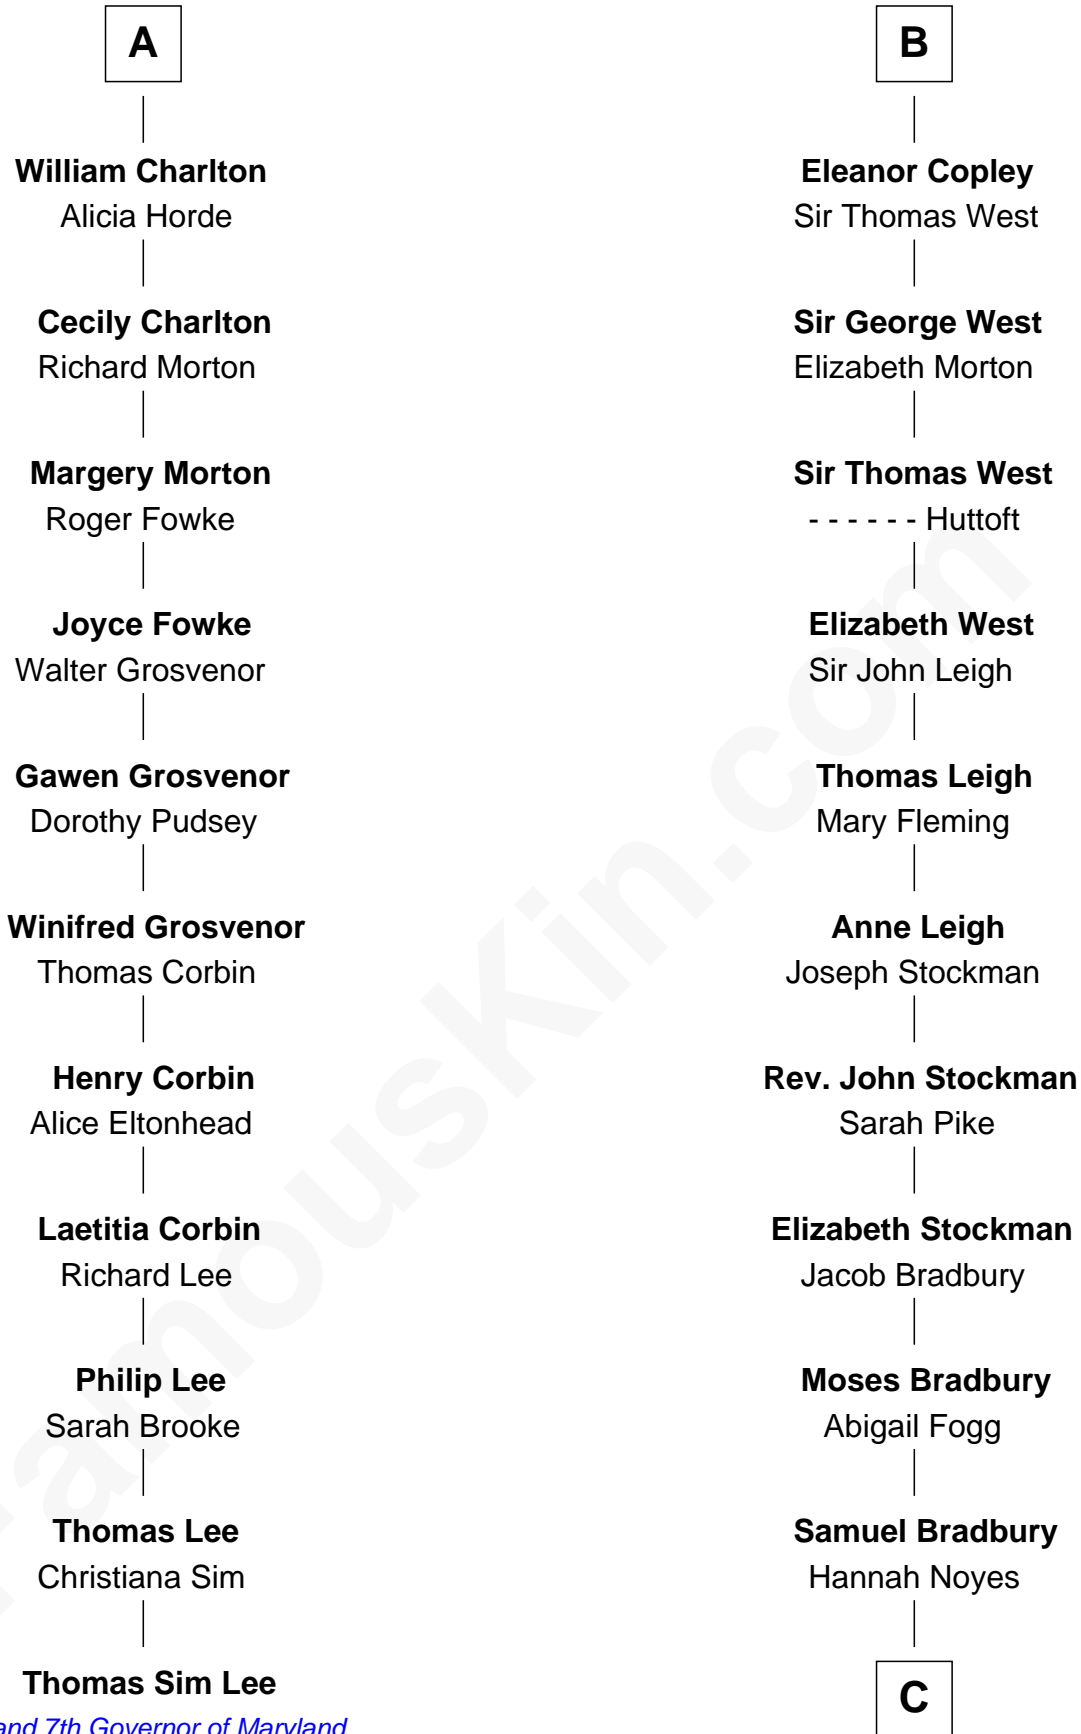

FamousKin.com Relationship Chart of

Thomas Sim Lee

2nd and 7th Governor of Maryland

17th cousin 4 times removed of

Ray Bradbury

Author of The Martian Chronicles

Sir Roger de Somery

Nichole d'Aubenev

C

Samuel Bradbury

Frances Mary Rohead

Samuel Irving Bradbury

Mary Adell Spaulding

Samuel Hinkston Bradbury

Minnie Alice Davis

Leonard Spaulding Bradbury