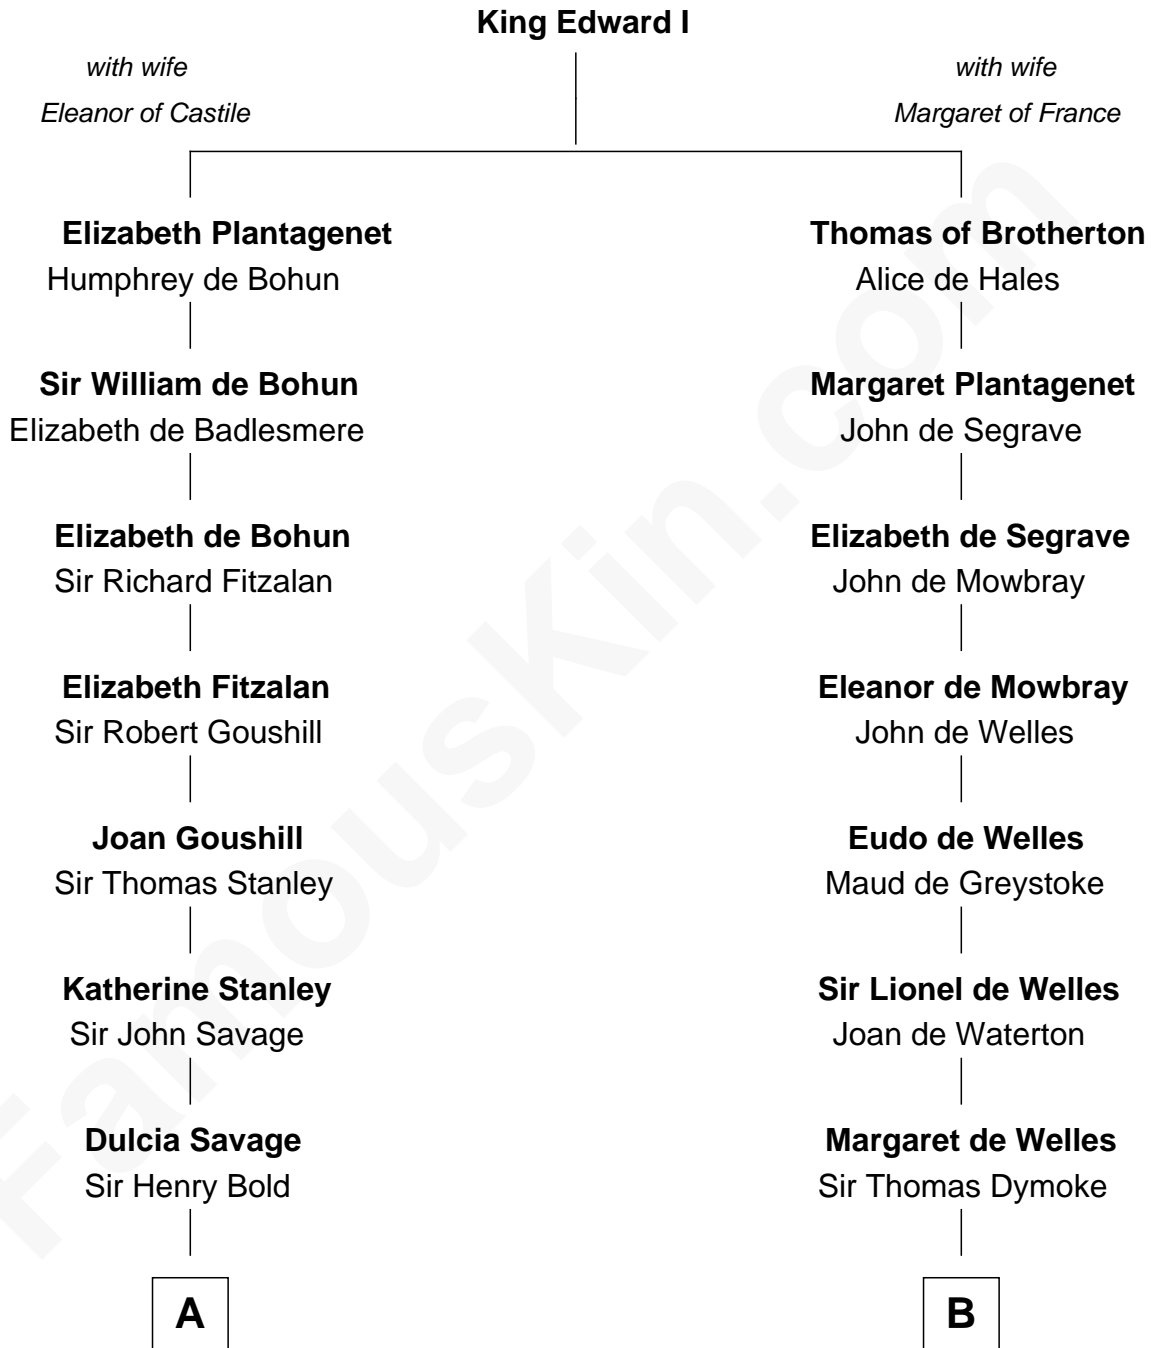

FamousKin.com

Relationship Chart of

Thomas Sim Lee

2nd and 7th Governor of Maryland

15th cousin 6 times removed of

Ray Bradbury

Author of The Martian Chronicles

C

Samuel Bradbury

Frances Mary Rohead

Samuel Irving Bradbury

Mary Adell Spaulding

Samuel Hinkston Bradbury

Minnie Alice Davis

Leonard Spaulding Bradbury

Esther Marie Moberg