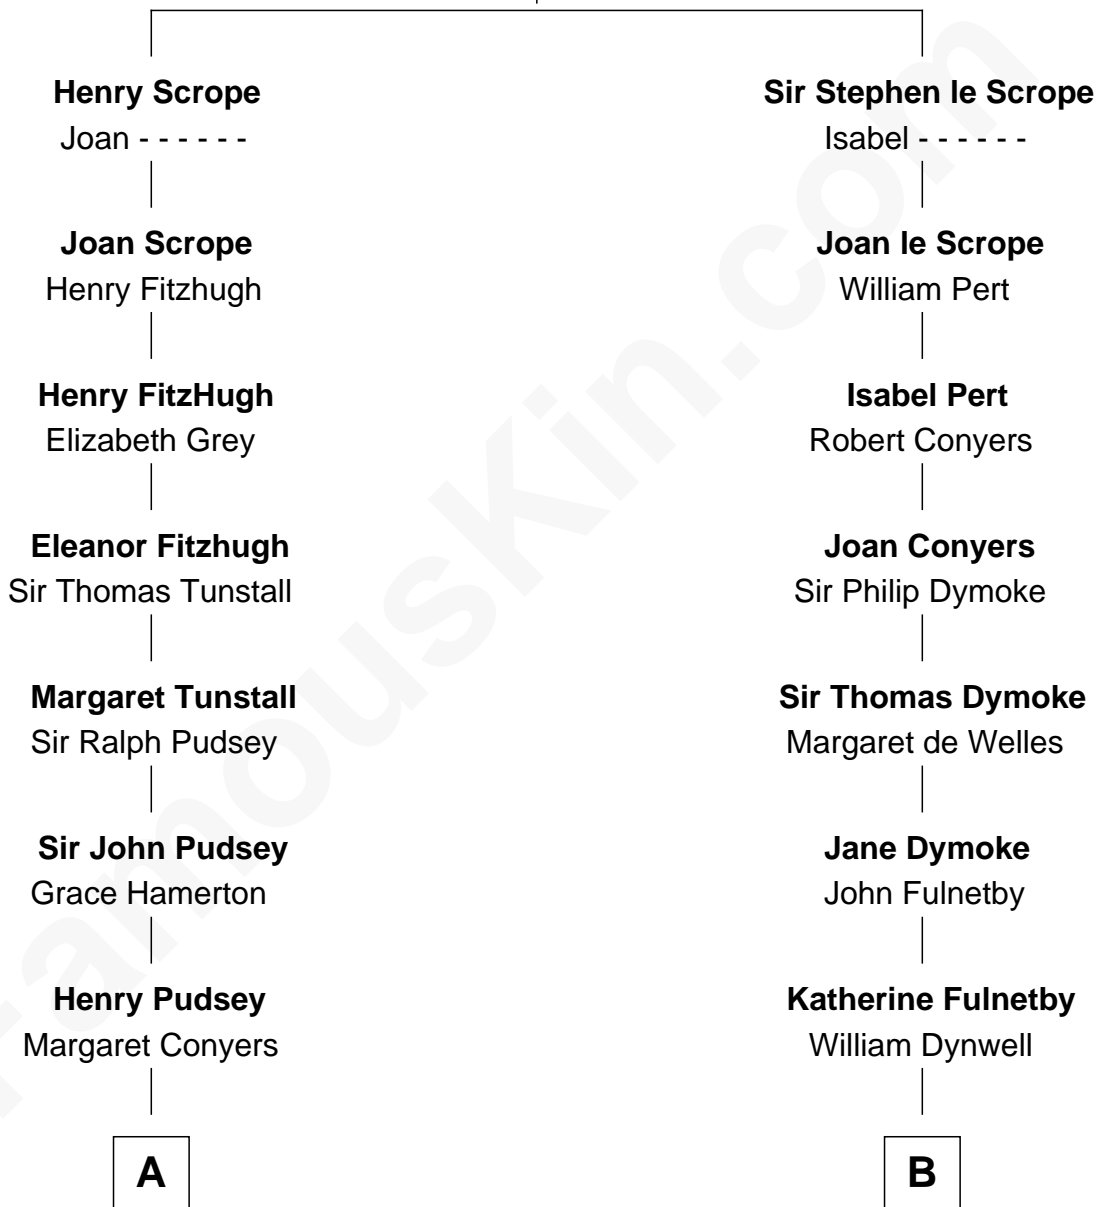

FamousKin.com

Relationship Chart of

Thomas Sim Lee

2nd and 7th Governor of Maryland

17th cousin 2 times removed of

Ray Bradbury

Author of The Martian Chronicles

Sir Geoffrey le Scrope

Ivetta de Ros

C

Samuel Hinkston Bradbury

Minnie Alice Davis

Leonard Spaulding Bradbury

Esther Marie Moberg

Ray Bradbury

Author of The Martian Chronicles