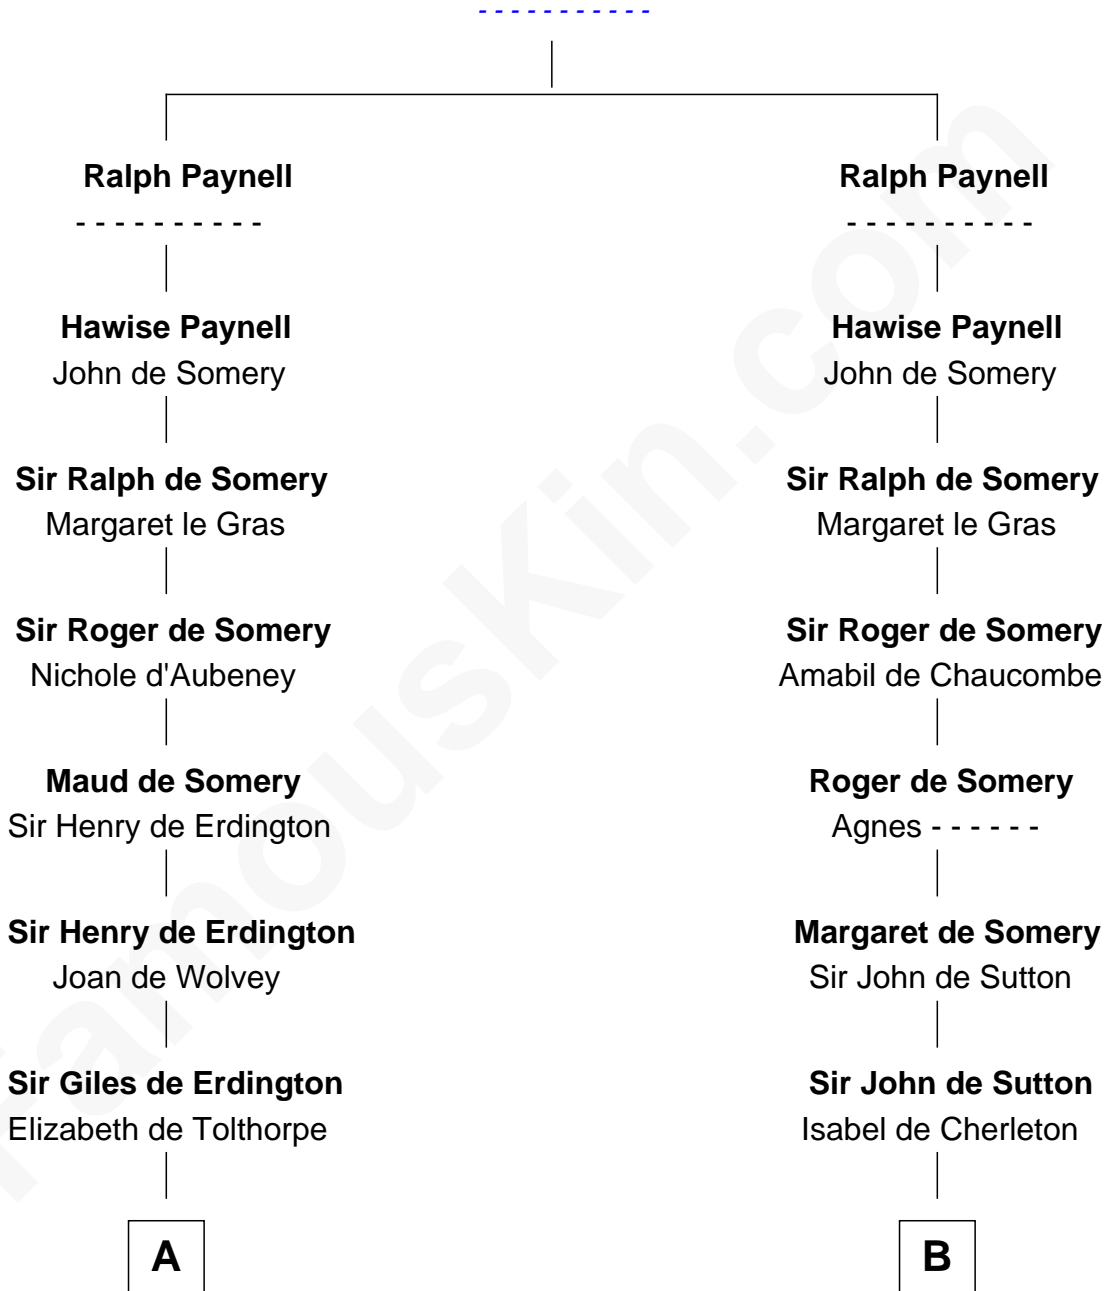

# FamousKin.com Relationship Chart of

**Thomas Sim Lee**

*2nd and 7th Governor of Maryland*

20th cousin 1 time removed of

**George Washington**

*1st U.S. President*

**Fulk Paynel**

**C**

**Henry Corbin**  
Alice Eltonhead

**Laetitia Corbin**  
Richard Lee

**Philip Lee**  
Sarah Brooke

**Thomas Lee**  
Christiana Sim

**Thomas Sim Lee**  
*2nd and 7th Governor of Maryland*

**D**

**John Washington**  
Anne Pope

**Lawrence Washington**  
Mildred Warner

**Augustine Washington**  
Mary Ball

**George Washington**  
*1st U.S. President*

FamousKin.com