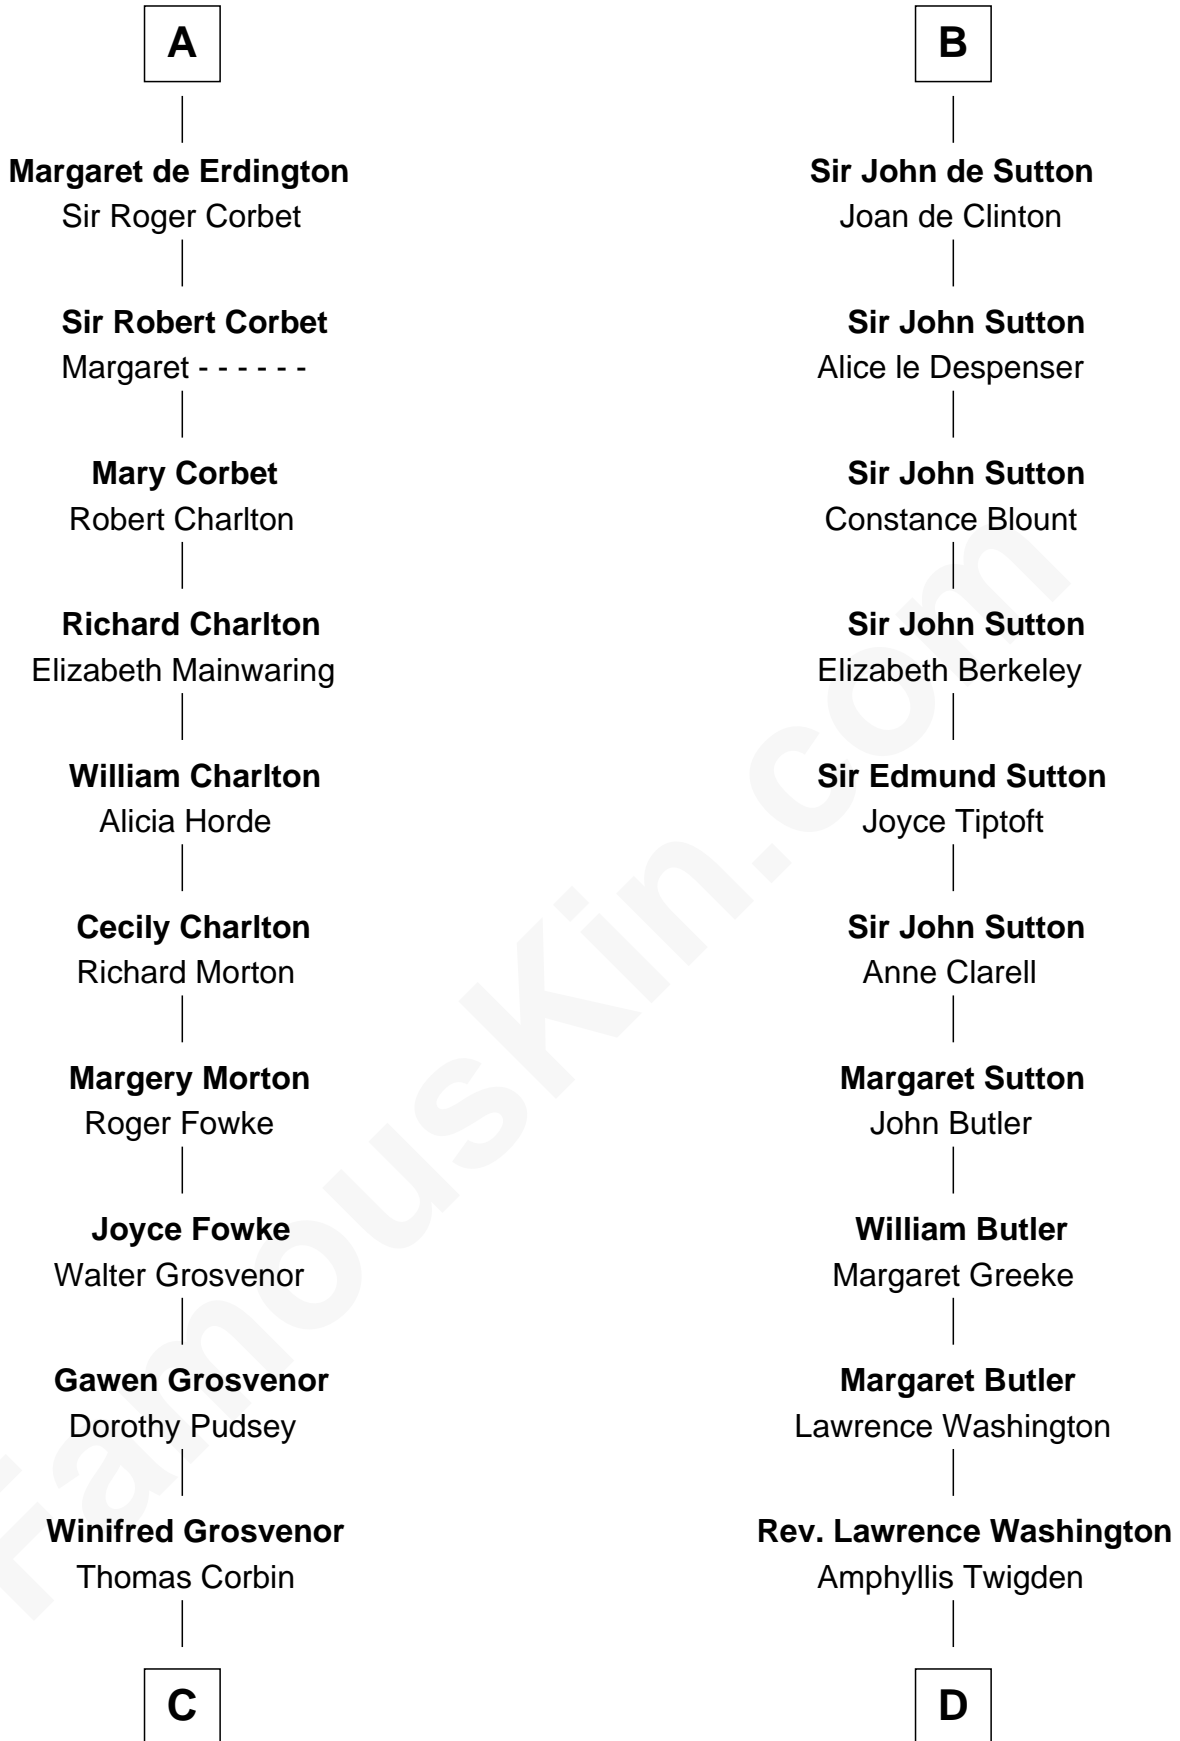

# FamousKin.com Relationship Chart of

**Thomas Sim Lee**

*2nd and 7th Governor of Maryland*

20th cousin 1 time removed of

**George Washington**

*1st U.S. President*

**Fulk Paynel**

**C**

**Henry Corbin**  
Alice Eltonhead

**Laetitia Corbin**  
Richard Lee

**Philip Lee**  
Sarah Brooke

**Thomas Lee**  
Christiana Sim

**Thomas Sim Lee**  
*2nd and 7th Governor of Maryland*

**D**

**John Washington**  
Anne Pope

**Lawrence Washington**  
Mildred Warner

**Augustine Washington**  
Mary Ball

**George Washington**  
*1st U.S. President*

FamousKin.com