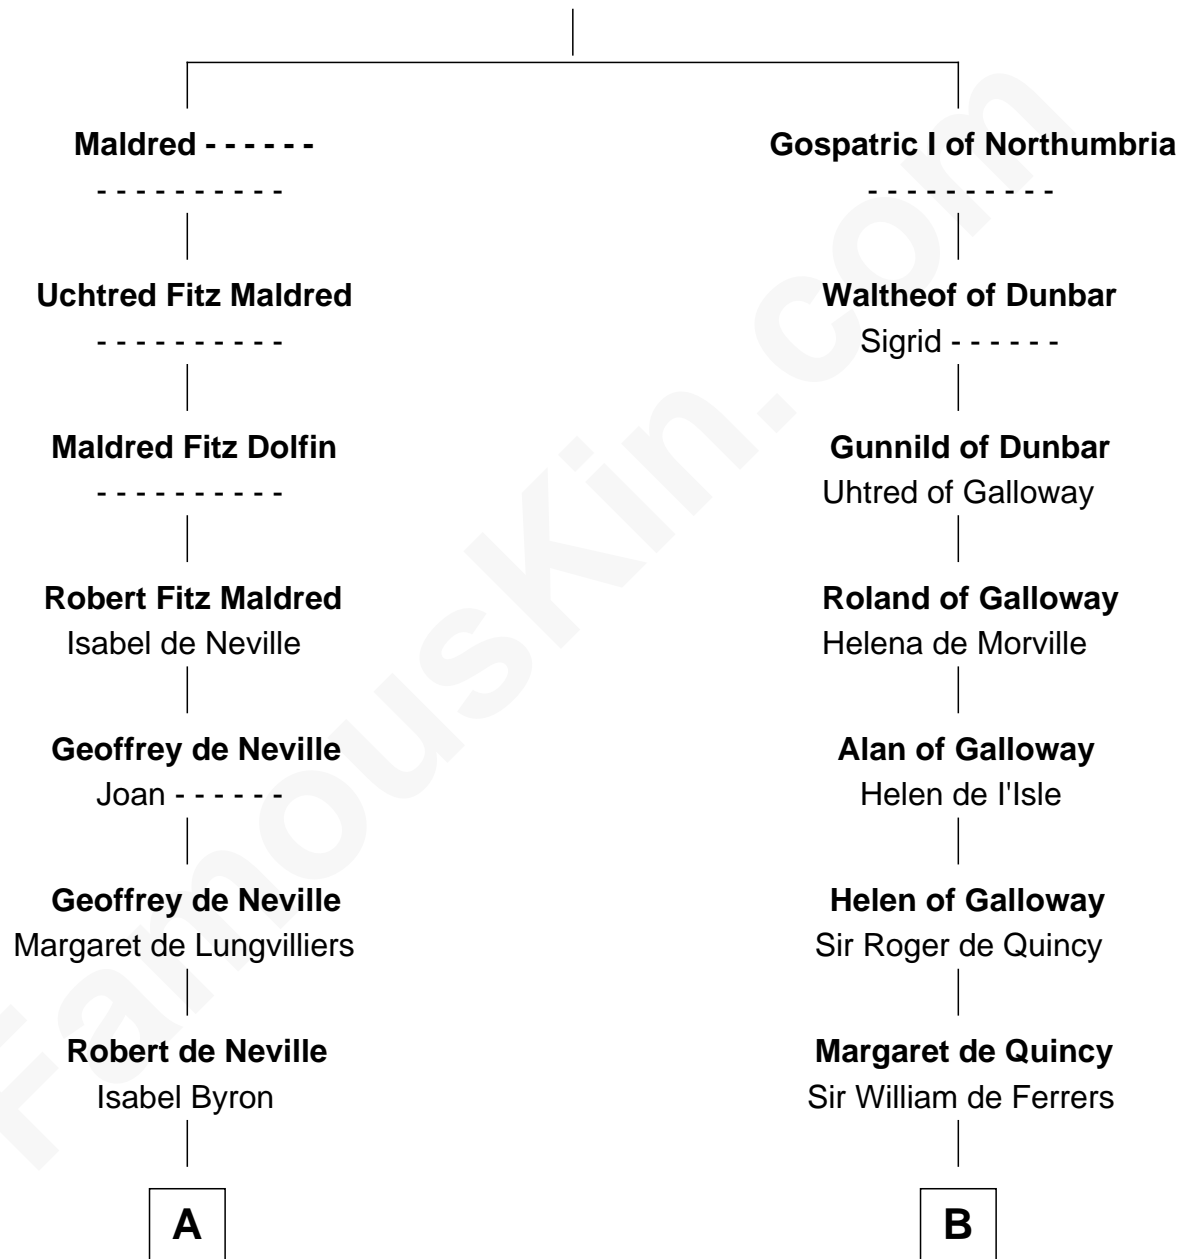

FamousKin.com Relationship Chart of

Thomas Sim Lee

2nd and 7th Governor of Maryland

20th cousin 1 time removed of

George Washington

1st U.S. President

Maldred of Carlisle and Allendale

Edith of Northumbria

C

Laetitia Corbin

Richard Lee

Philip Lee

Sarah Brooke

Thomas Lee

Christiana Sim

Thomas Sim Lee