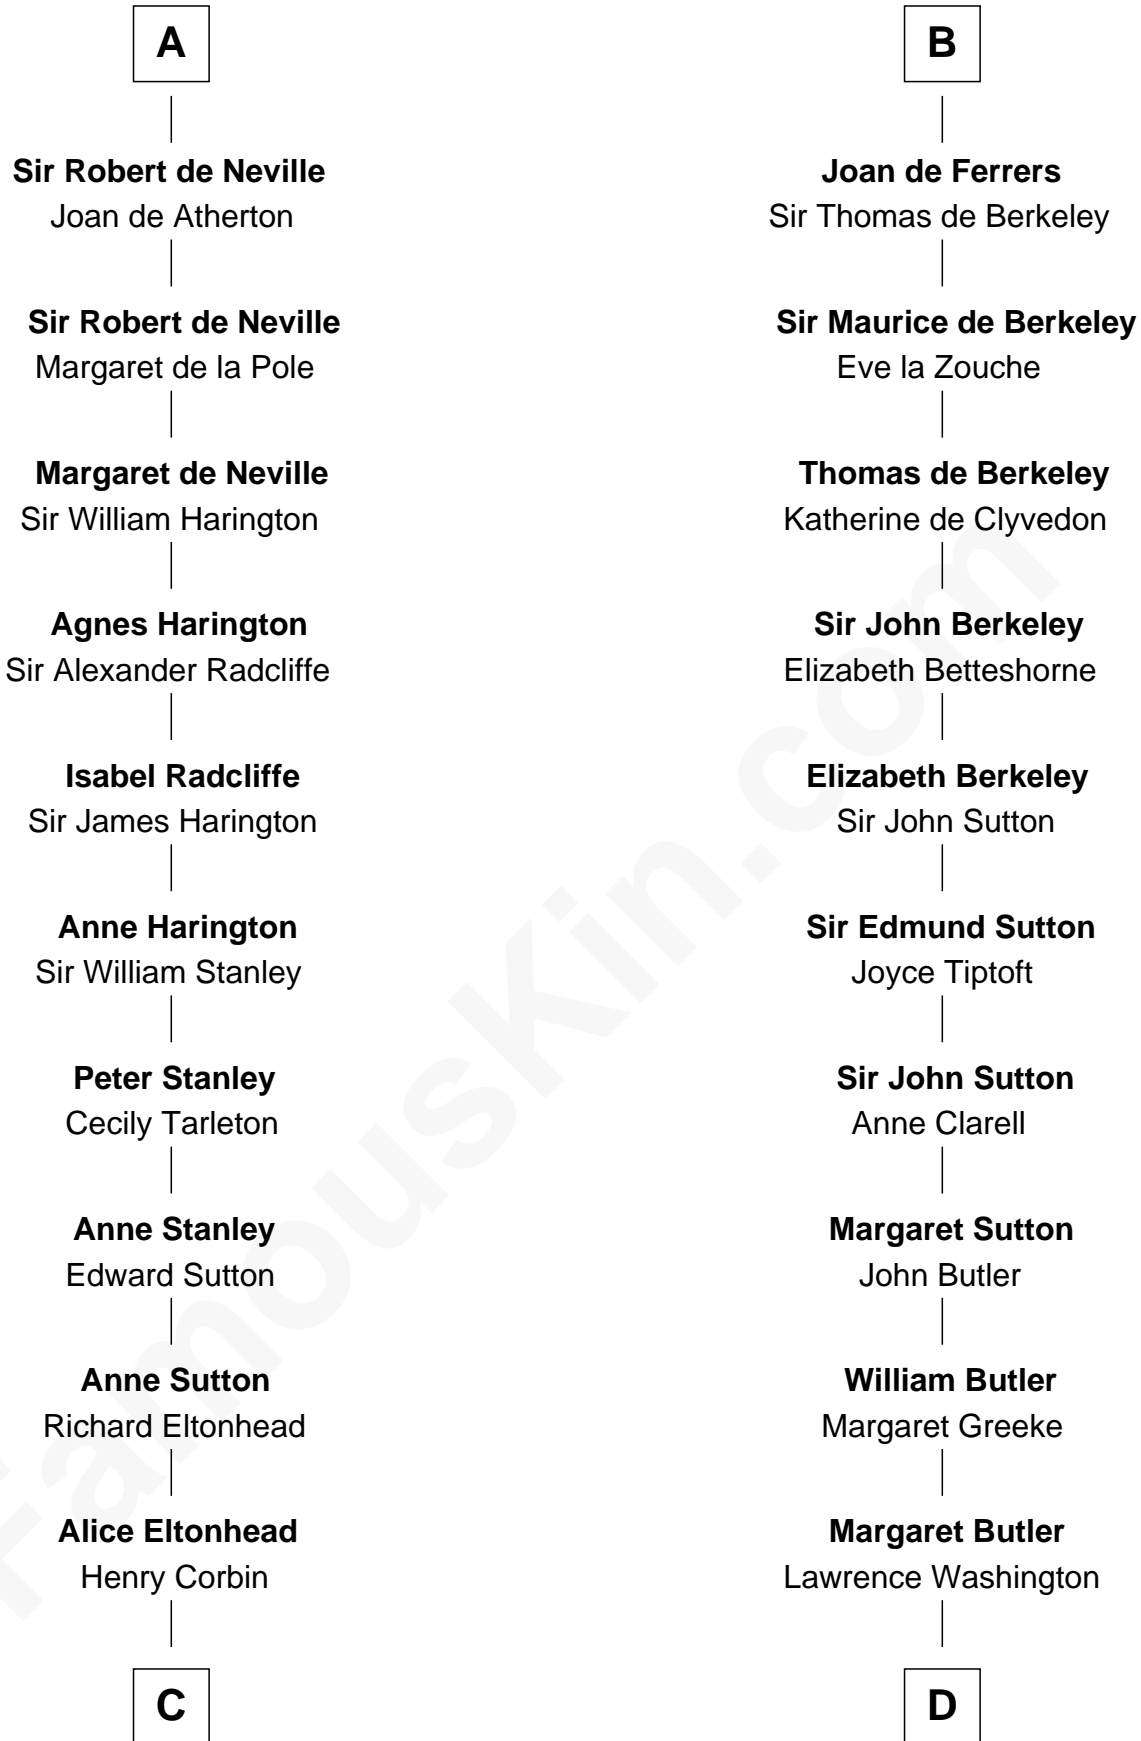

FamousKin.com Relationship Chart of

Thomas Sim Lee

2nd and 7th Governor of Maryland

20th cousin 1 time removed of

George Washington

1st U.S. President

Maldred of Carlisle and Allendale

Edith of Northumbria