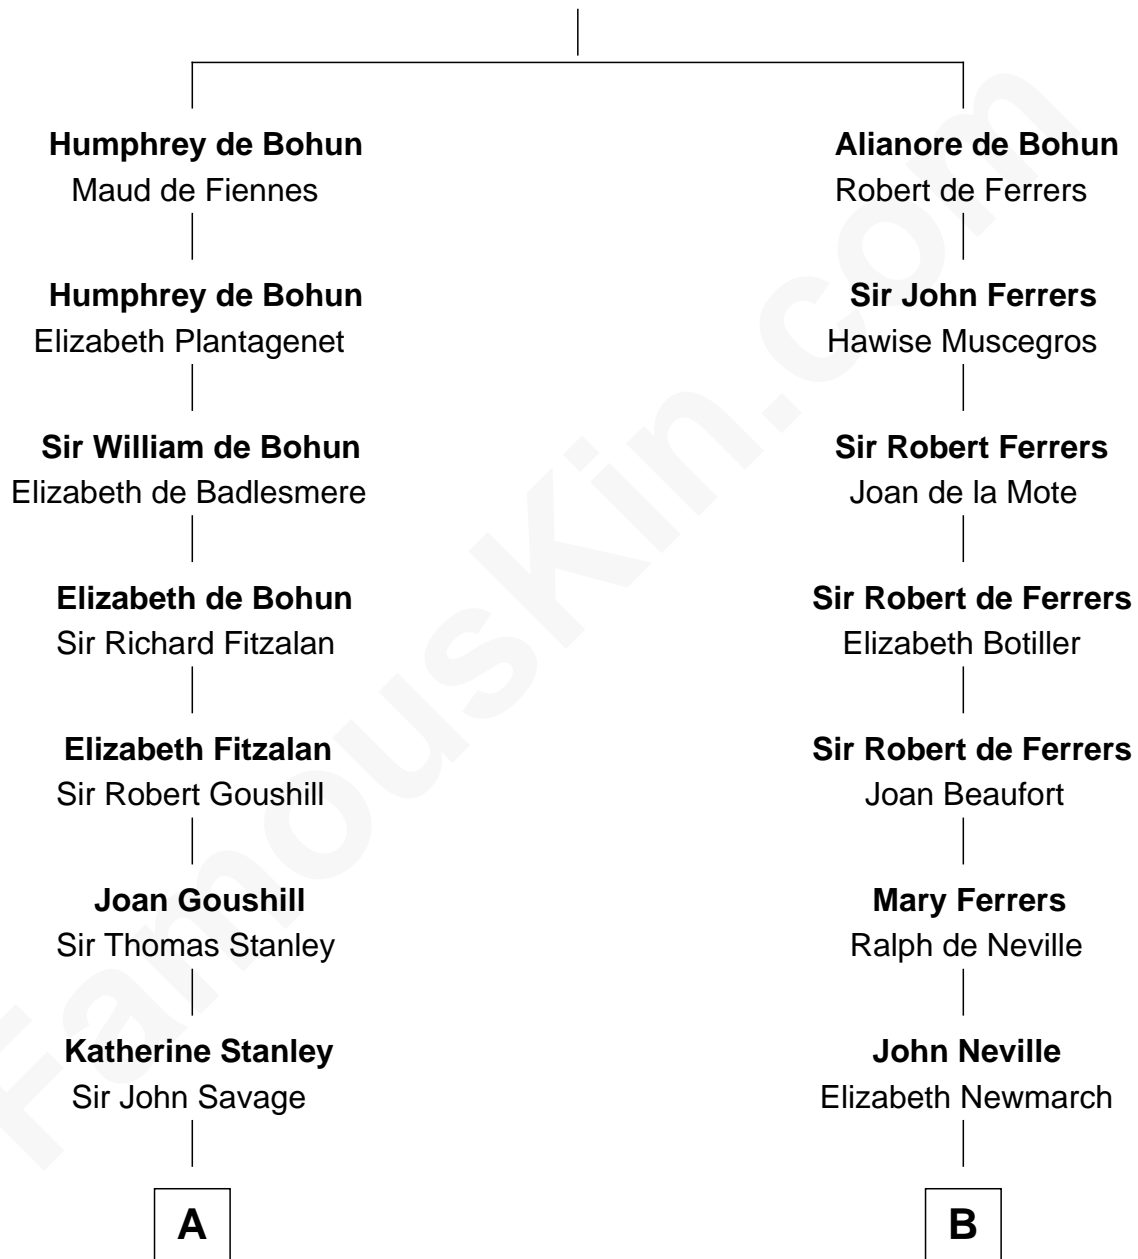

FamousKin.com Relationship Chart of

Thomas Sim Lee

2nd and 7th Governor of Maryland

16th cousin 1 time removed of

George Washington

1st U.S. President

Sir Humphrey de Bohun

Eleanor de Braiose

A

Dulcia Savage
Sir Henry Bold

Maud Bold
Thomas Gerard

Jennet Gerard
Richard Eltonhead

William Eltonhead
Anne Bowers

Richard Eltonhead
Anne Sutton

Alice Eltonhead
Henry Corbin

Laetitia Corbin
Richard Lee