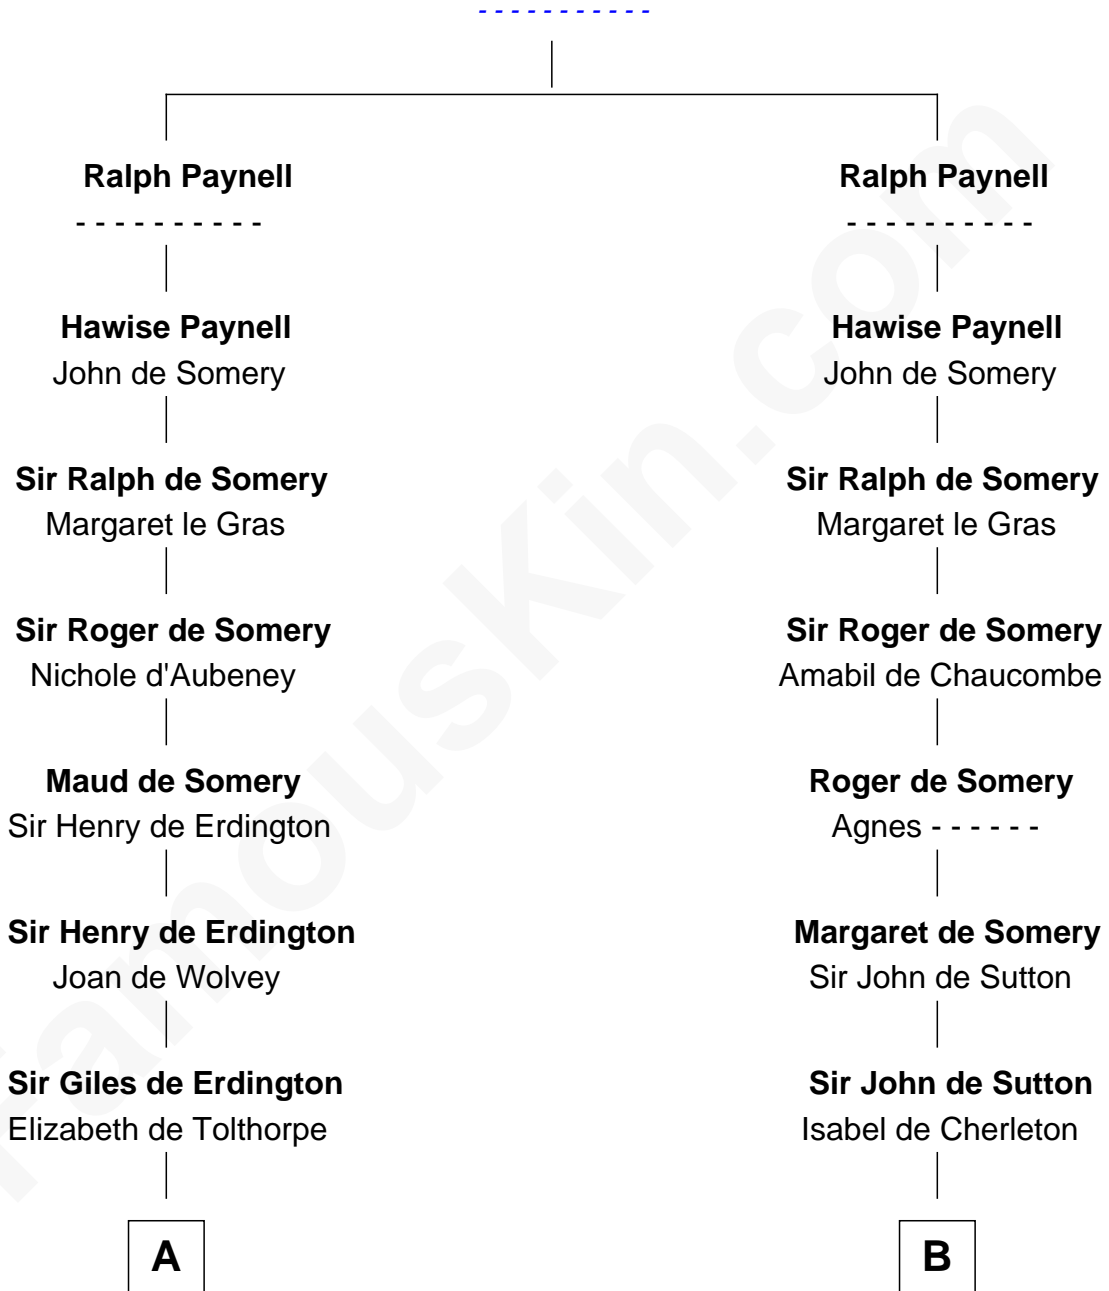

# FamousKin.com Relationship Chart of

**Thomas Sim Lee**

*2nd and 7th Governor of Maryland*

21st cousin of

**John Langdon**

*Signer of the U.S. Constitution*

**Fulk Paynel**

**C**

**Henry Corbin**  
Alice Eltonhead

**Laetitia Corbin**  
Richard Lee

**Philip Lee**  
Sarah Brooke

**Thomas Lee**  
Christiana Sim

**Thomas Sim Lee**  
*2nd and 7th Governor of Maryland*

**D**

**Rev. Samuel Dudley**  
Elizabeth - - - - -