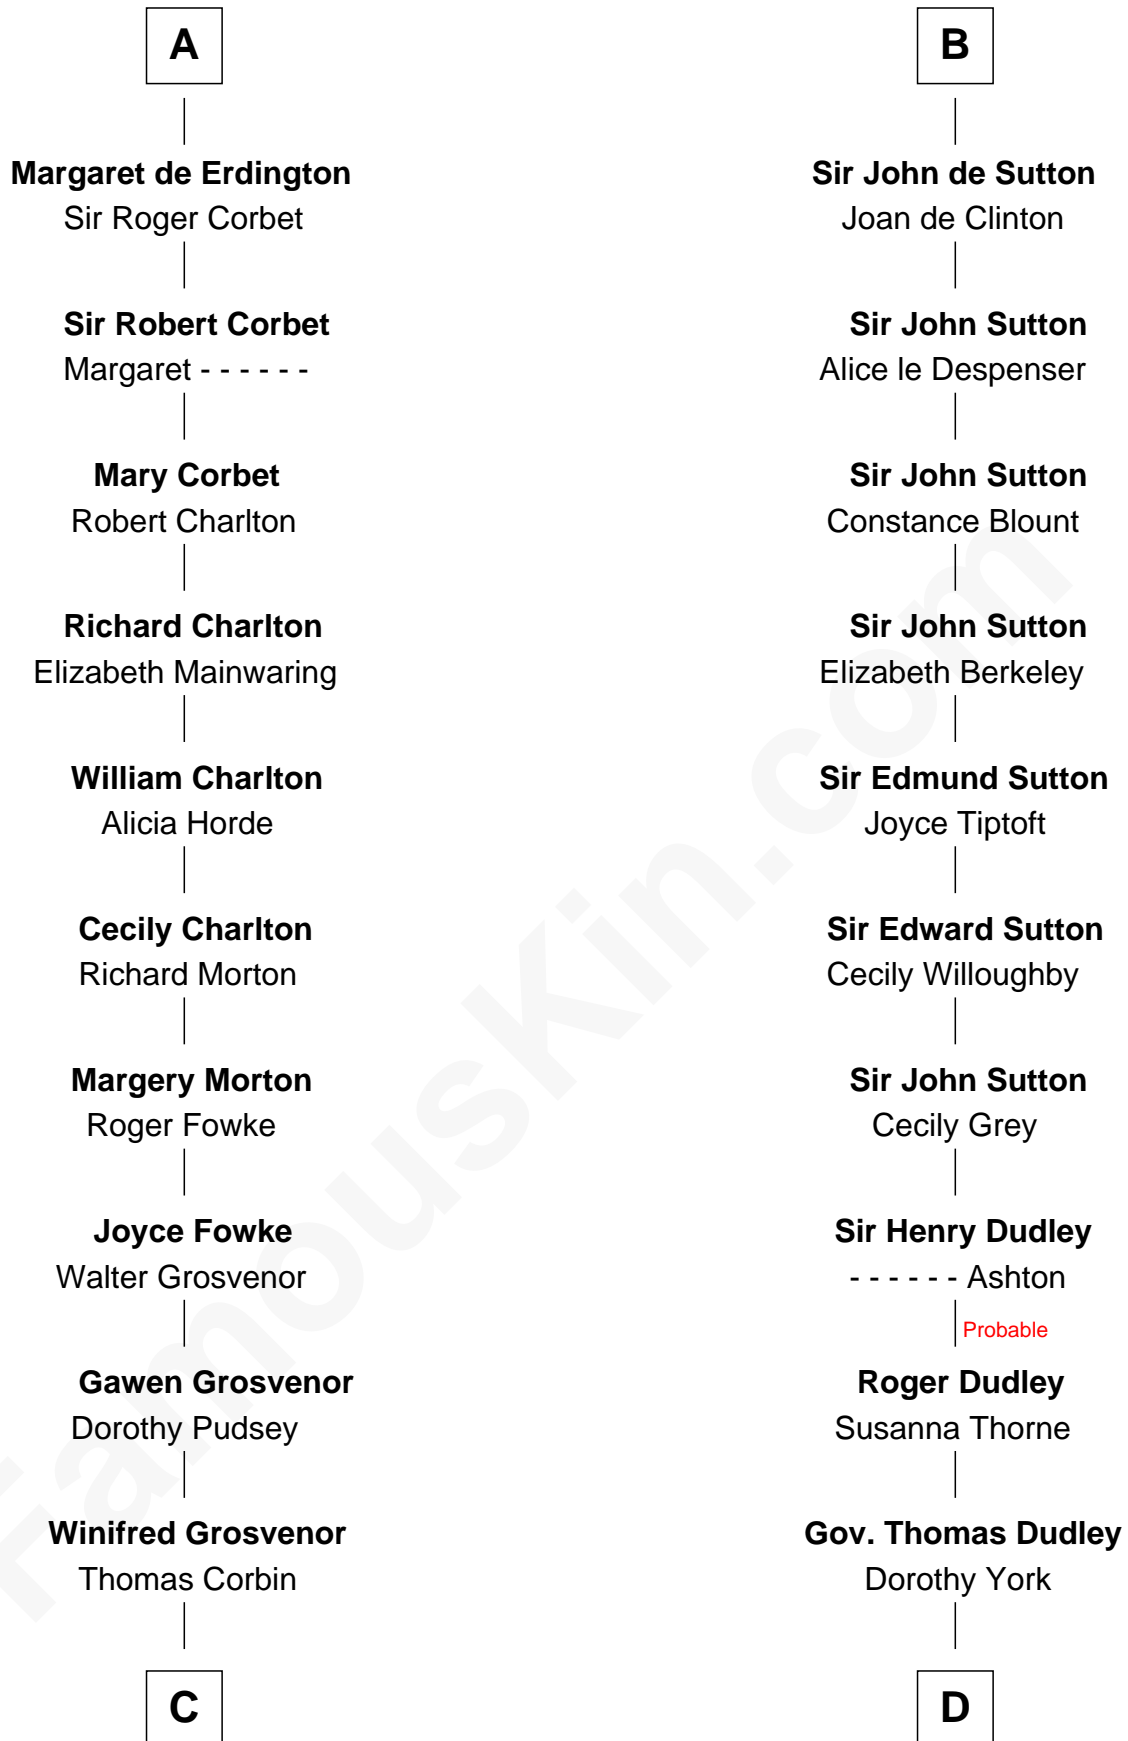

# FamousKin.com Relationship Chart of

**Thomas Sim Lee**

*2nd and 7th Governor of Maryland*

21st cousin of

**John Langdon**

*Signer of the U.S. Constitution*

**Fulk Paynel**

**C**

**Henry Corbin**  
Alice Eltonhead

**Laetitia Corbin**  
Richard Lee

**Philip Lee**  
Sarah Brooke

**Thomas Lee**  
Christiana Sim

**Thomas Sim Lee**  
*2nd and 7th Governor of Maryland*

**D**

**Rev. Samuel Dudley**  
Elizabeth - - - - -