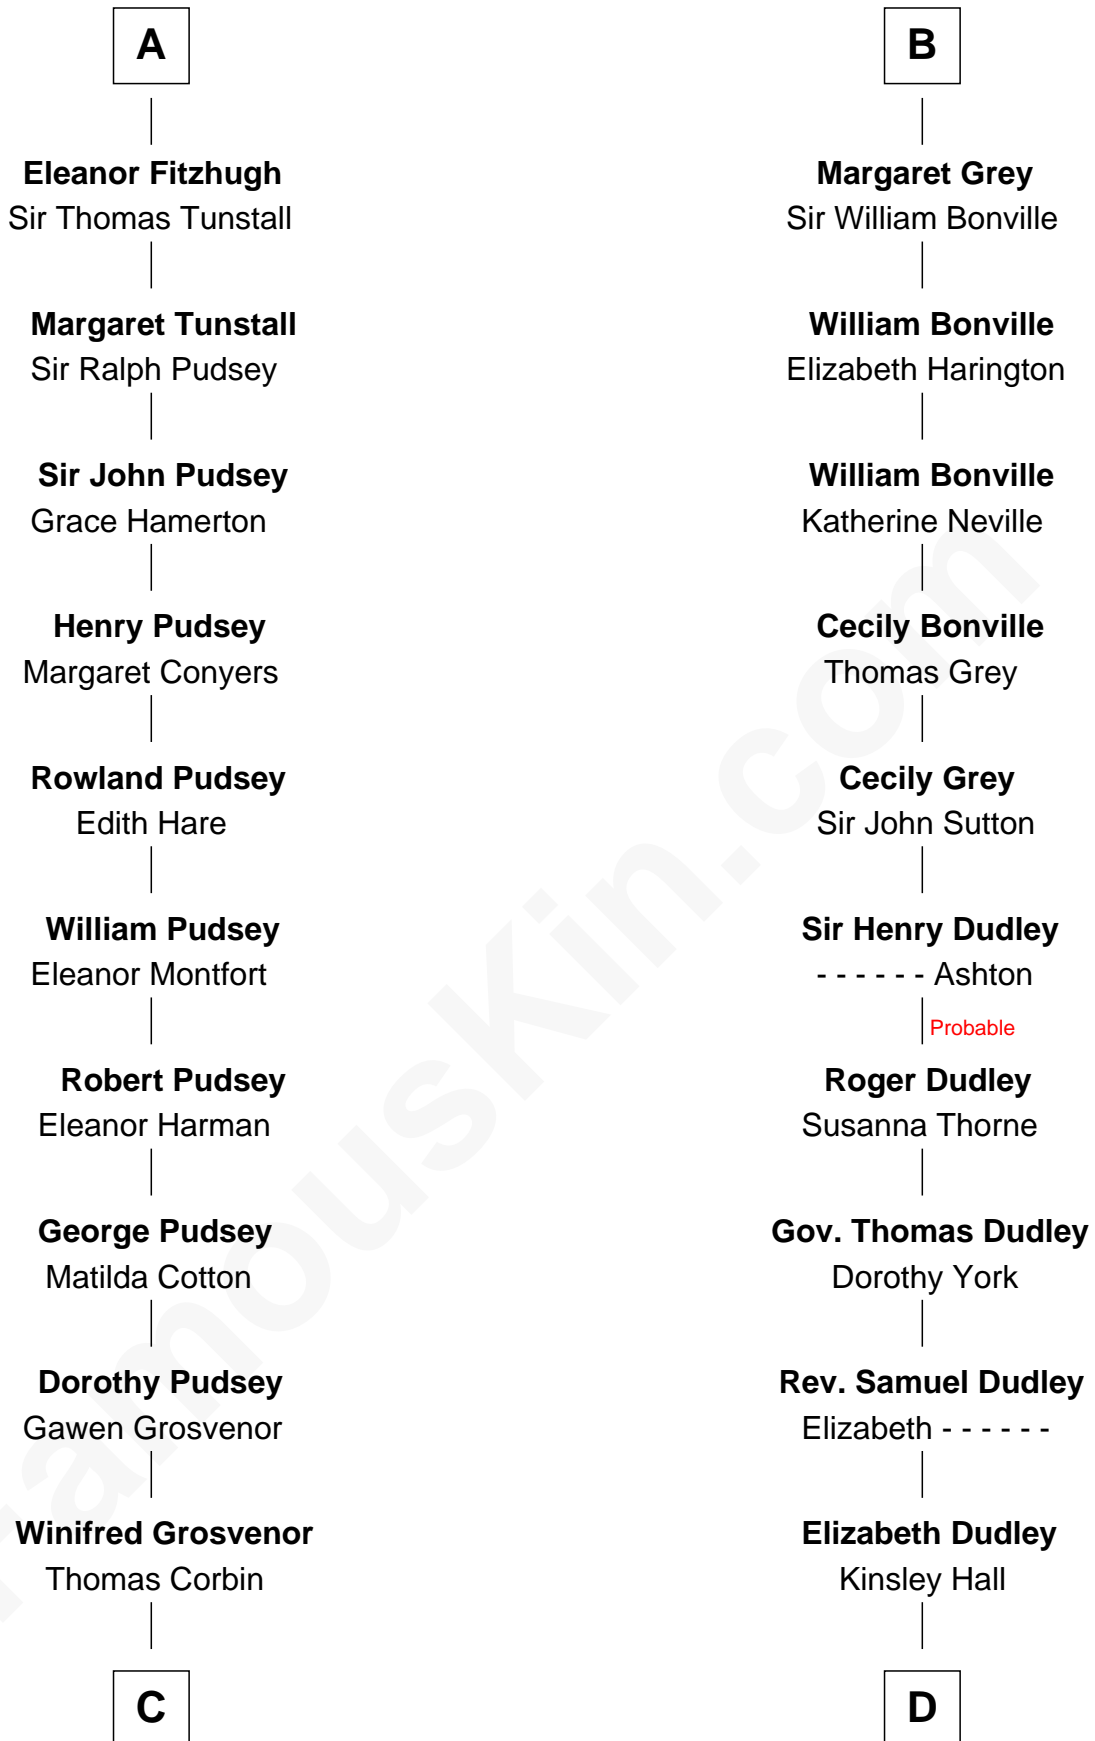

FamousKin.com Relationship Chart of

Thomas Sim Lee

2nd and 7th Governor of Maryland

19th cousin 2 times removed of

John Langdon

Signer of the U.S. Constitution

William I, King of Scotland

----- Avenal