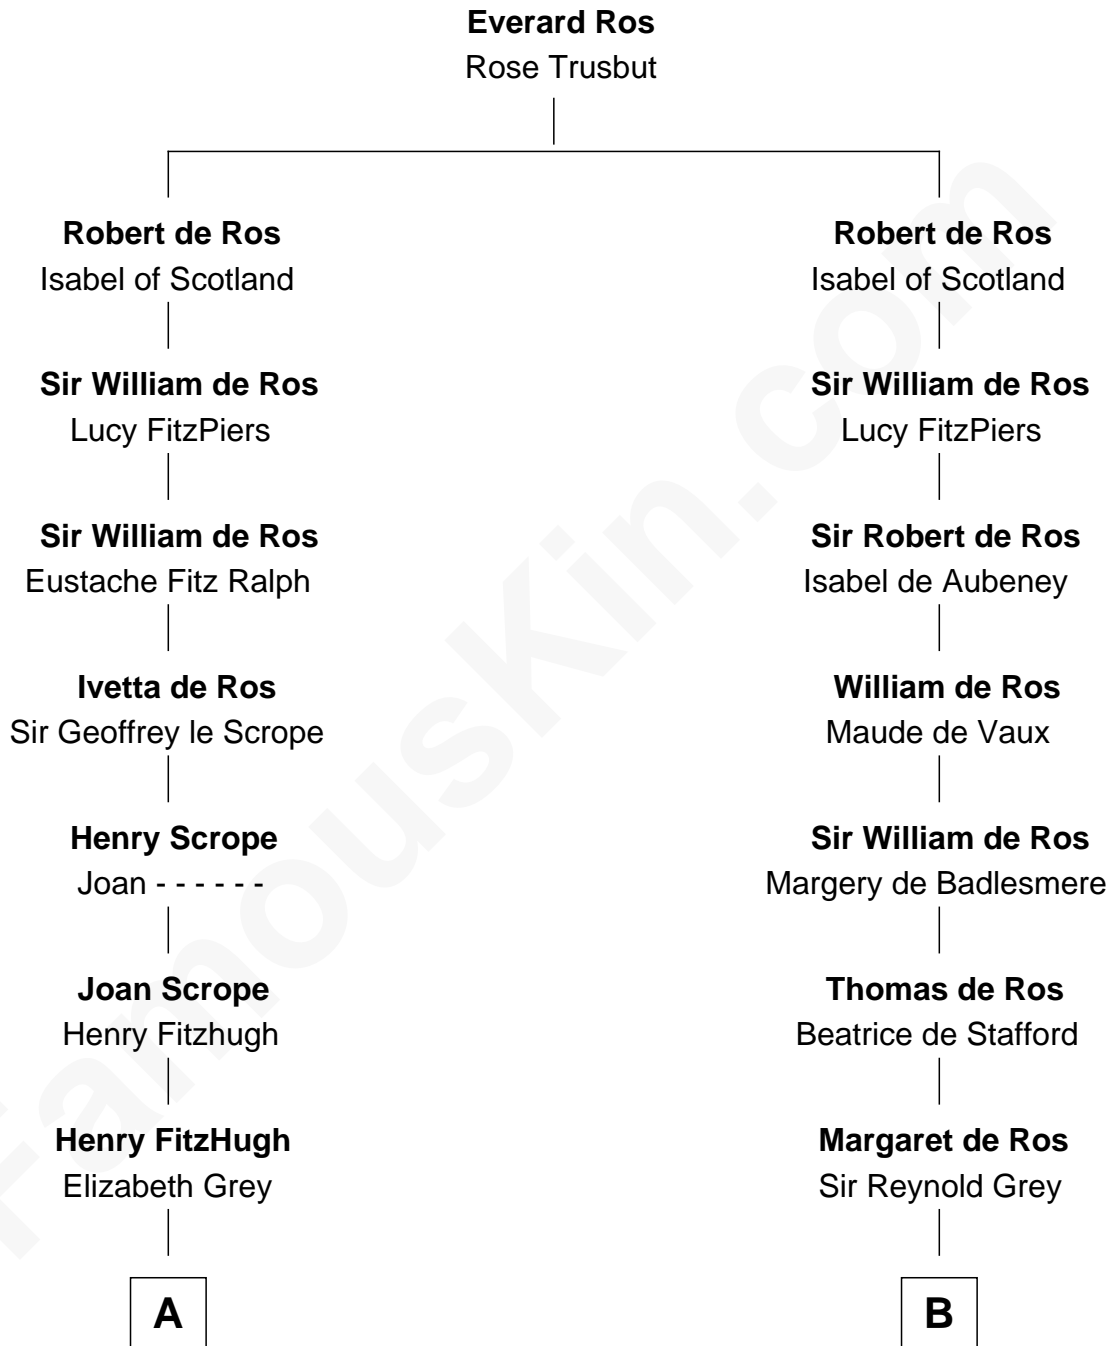

FamousKin.com Relationship Chart of

Thomas Sim Lee

2nd and 7th Governor of Maryland

19th cousin 2 times removed of

John Langdon

Signer of the U.S. Constitution

C

Henry Corbin
Alice Eltonhead