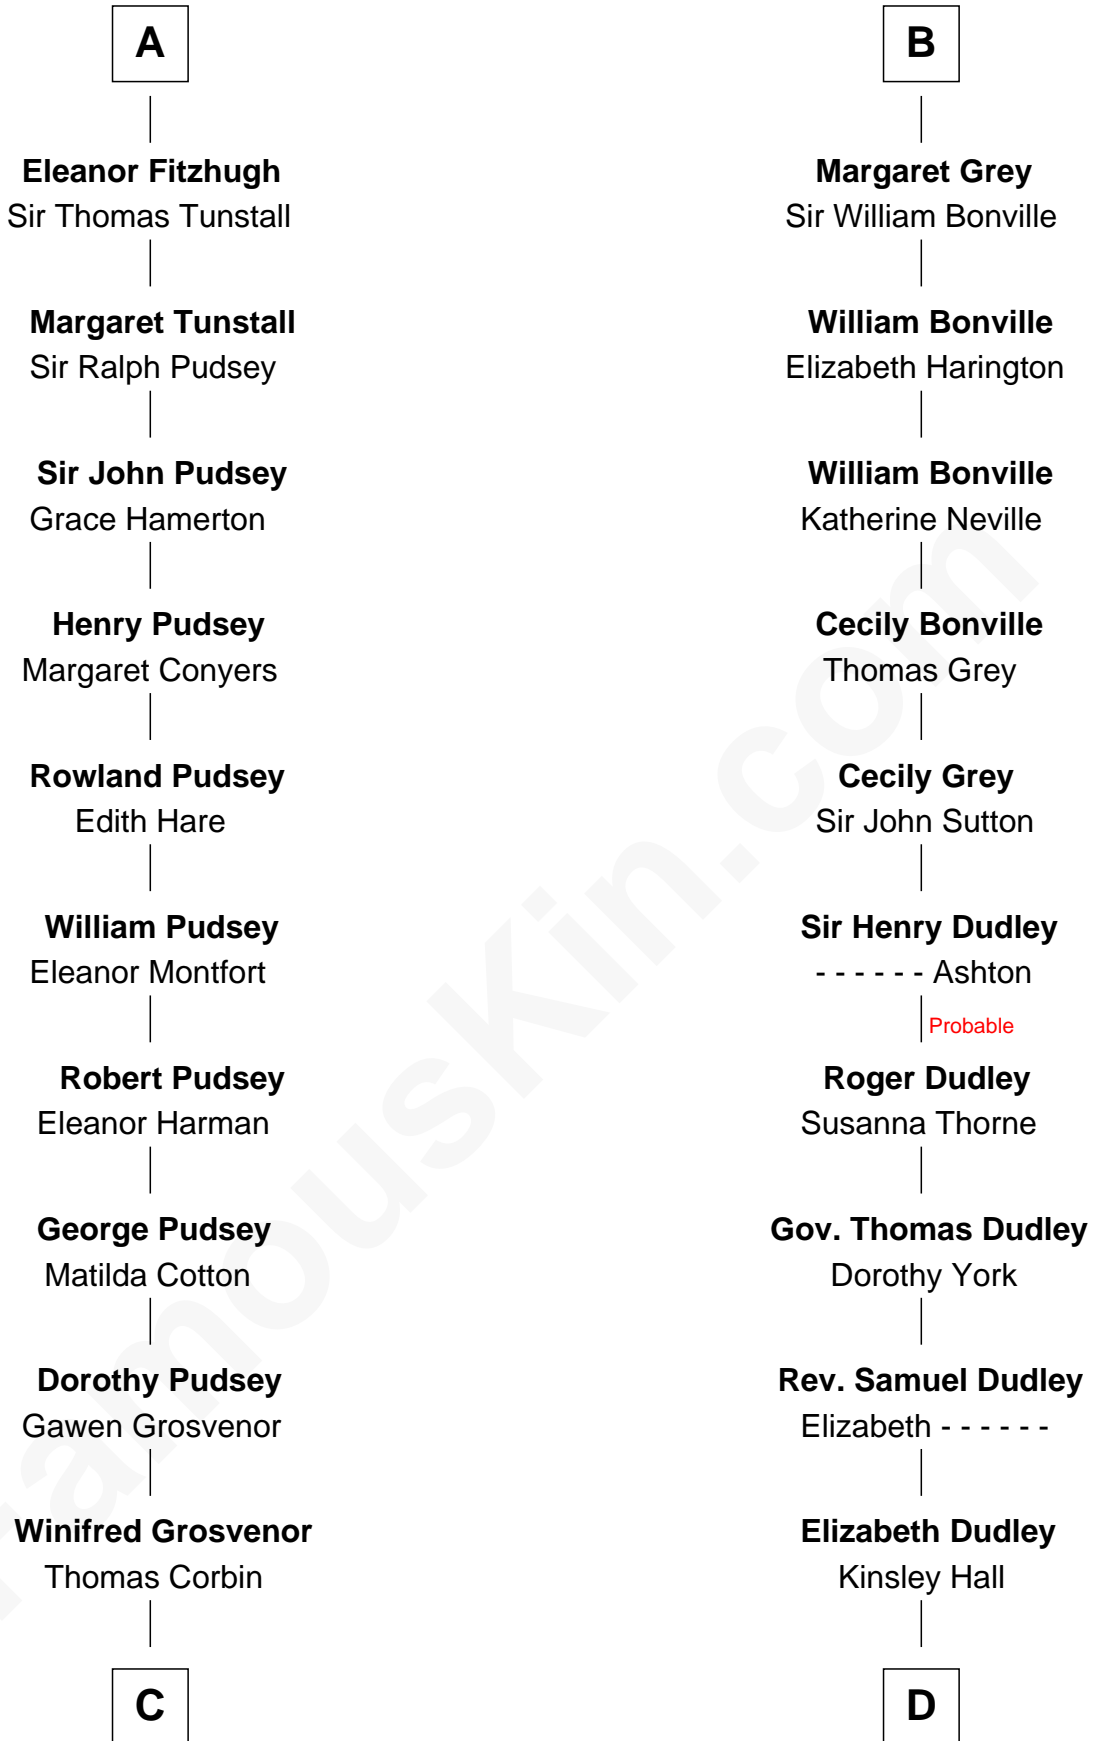

FamousKin.com Relationship Chart of

Thomas Sim Lee

2nd and 7th Governor of Maryland

19th cousin 2 times removed of

John Langdon

Signer of the U.S. Constitution

C

Henry Corbin
Alice Eltonhead

Laetitia Corbin
Richard Lee

Philip Lee
Sarah Brooke

Thomas Lee
Christiana Sim

Thomas Sim Lee
2nd and 7th Governor of Maryland

D

Josiah Hall
Mary Woodbury

Mary Hall
John Langdon

John Langdon
Signer of the U.S. Constitution