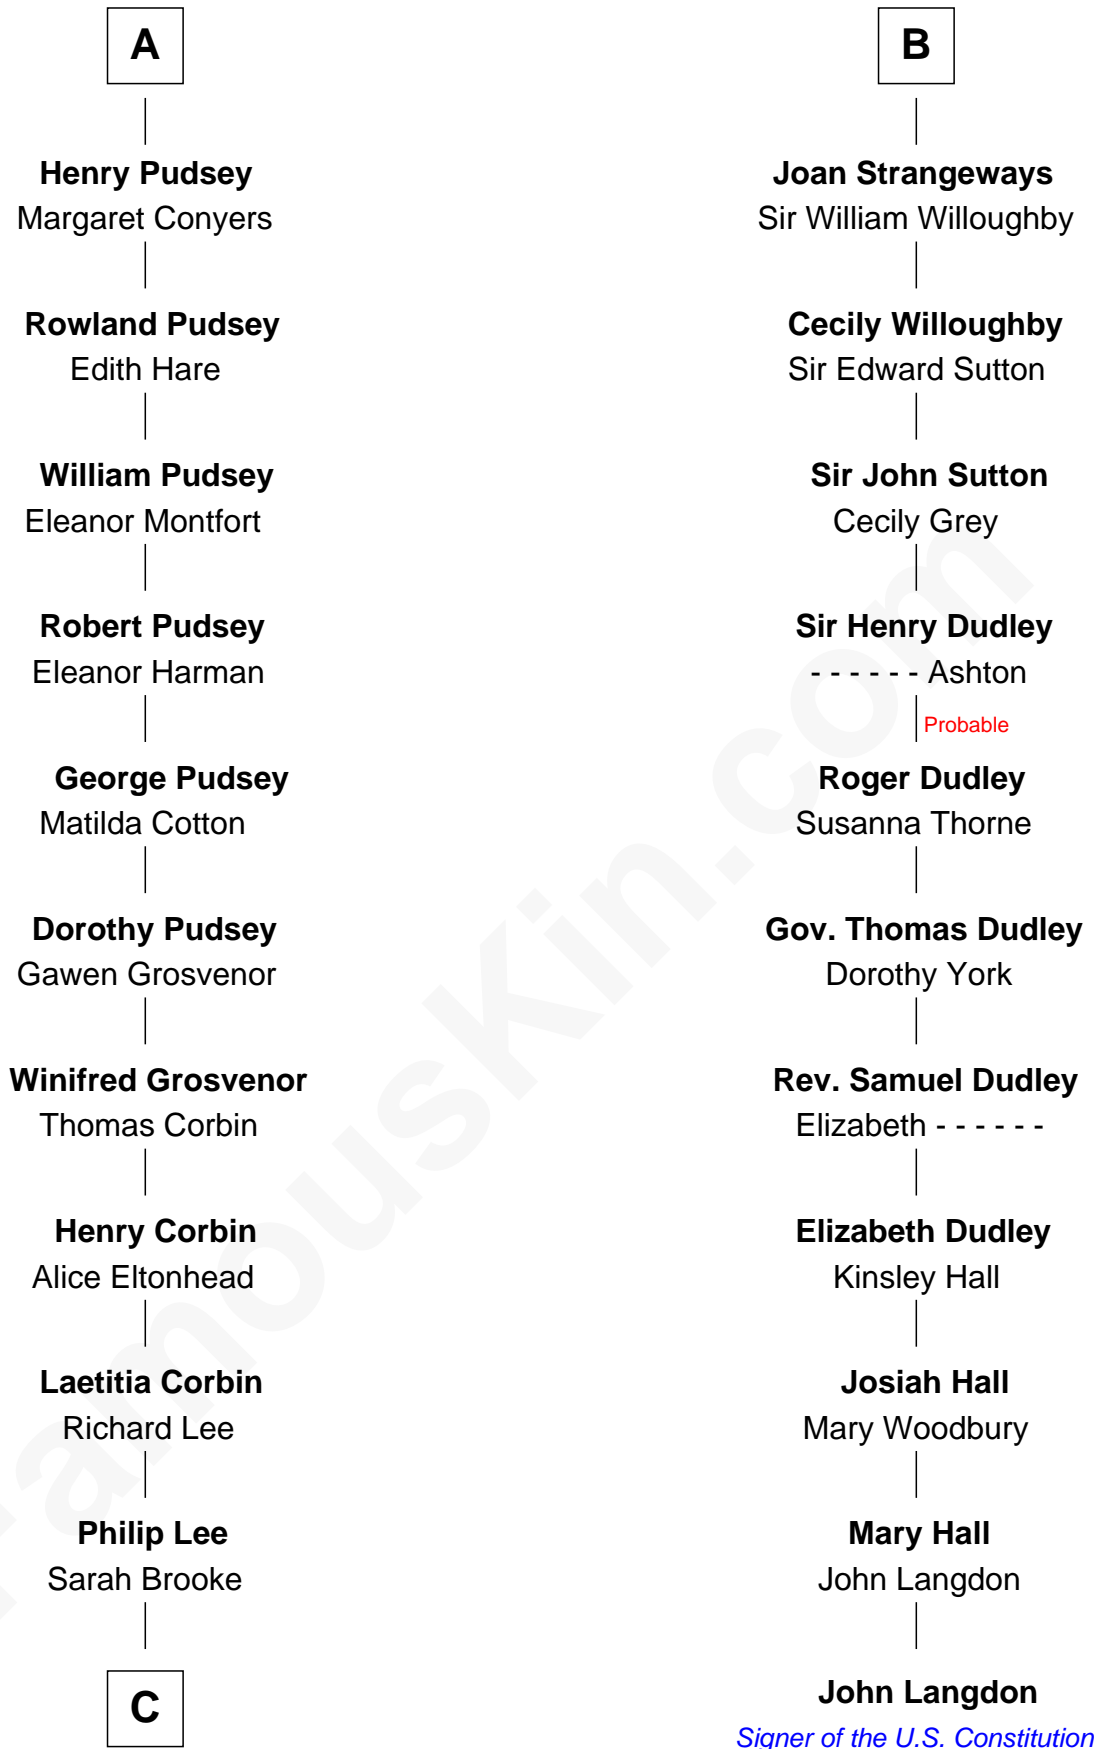

## Relationship Chart of

**Thomas Sim Lee**

*2nd and 7th Governor of Maryland*

17th cousin 1 time removed of

**John Langdon**

*Signer of the U.S. Constitution*

**John Fitz Robert**

Ada de Baliol

**C**

—  
**Thomas Lee**  
Christiana Sim

—  
**Thomas Sim Lee**  
*2nd and 7th Governor of Maryland*

FamousKin.com