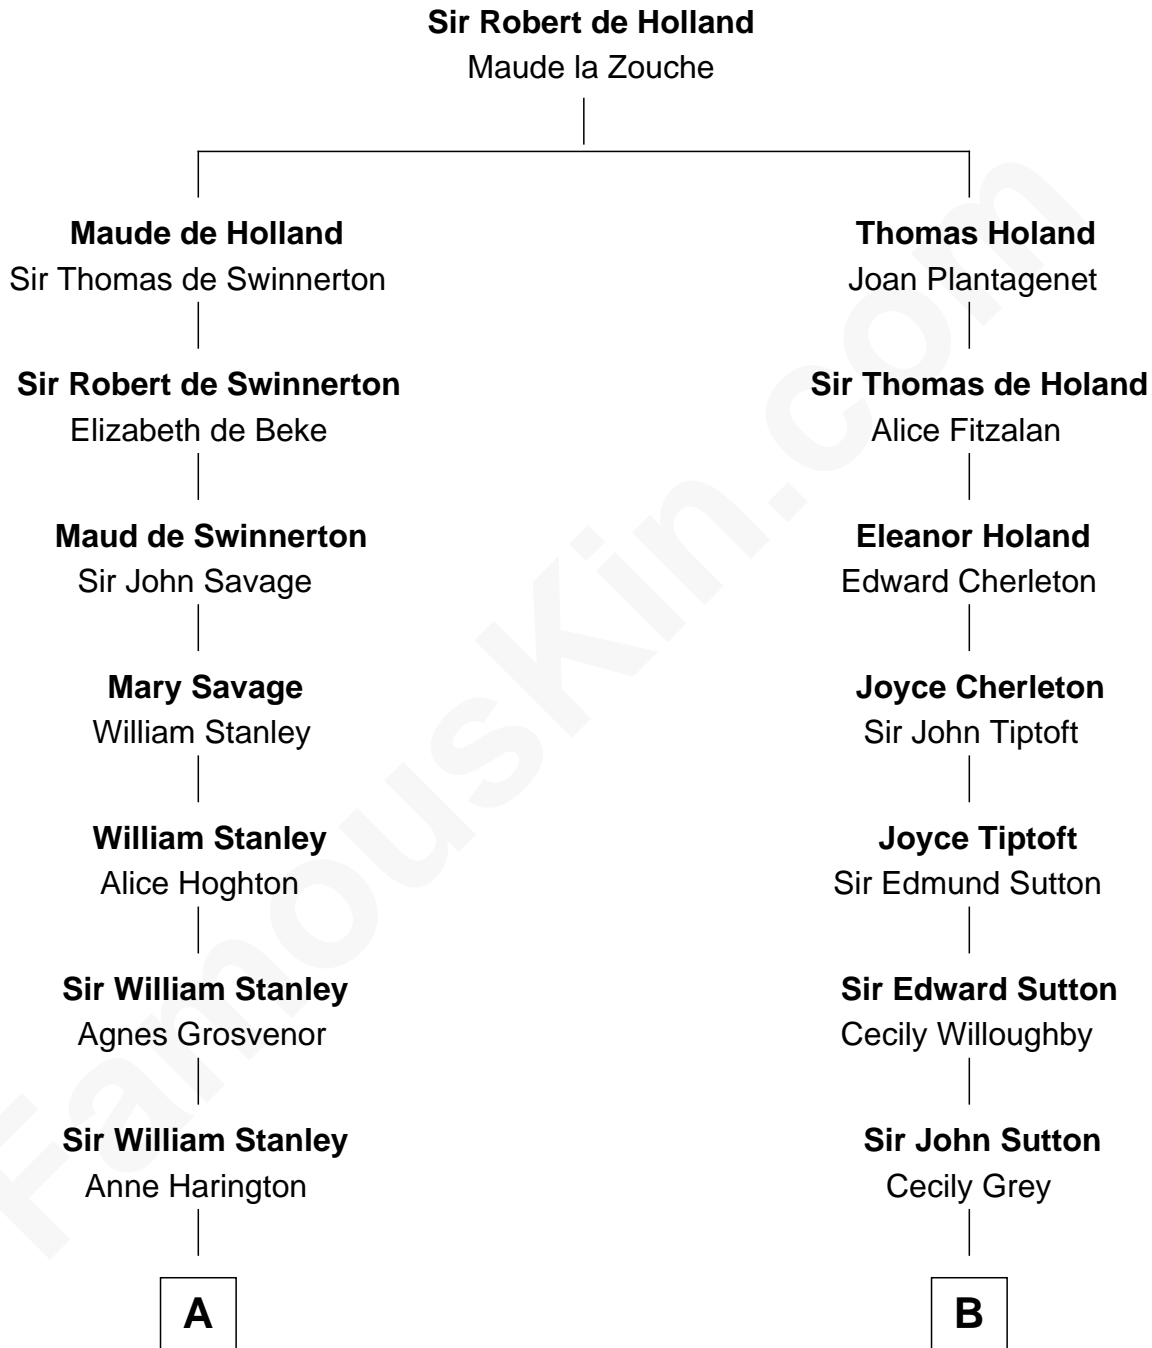

# FamousKin.com Relationship Chart of

**Thomas Sim Lee**

*2nd and 7th Governor of Maryland*

14th cousin of

**John Langdon**

*Signer of the U.S. Constitution*

**A**

**Peter Stanley**  
Cecily Tarleton

**Anne Stanley**  
Edward Sutton

**Anne Sutton**  
Richard Eltonhead

**Alice Eltonhead**  
Henry Corbin

**Laetitia Corbin**  
Richard Lee

**Philip Lee**  
Sarah Brooke

**Thomas Lee**  
Christiana Sim

**Thomas Sim Lee**