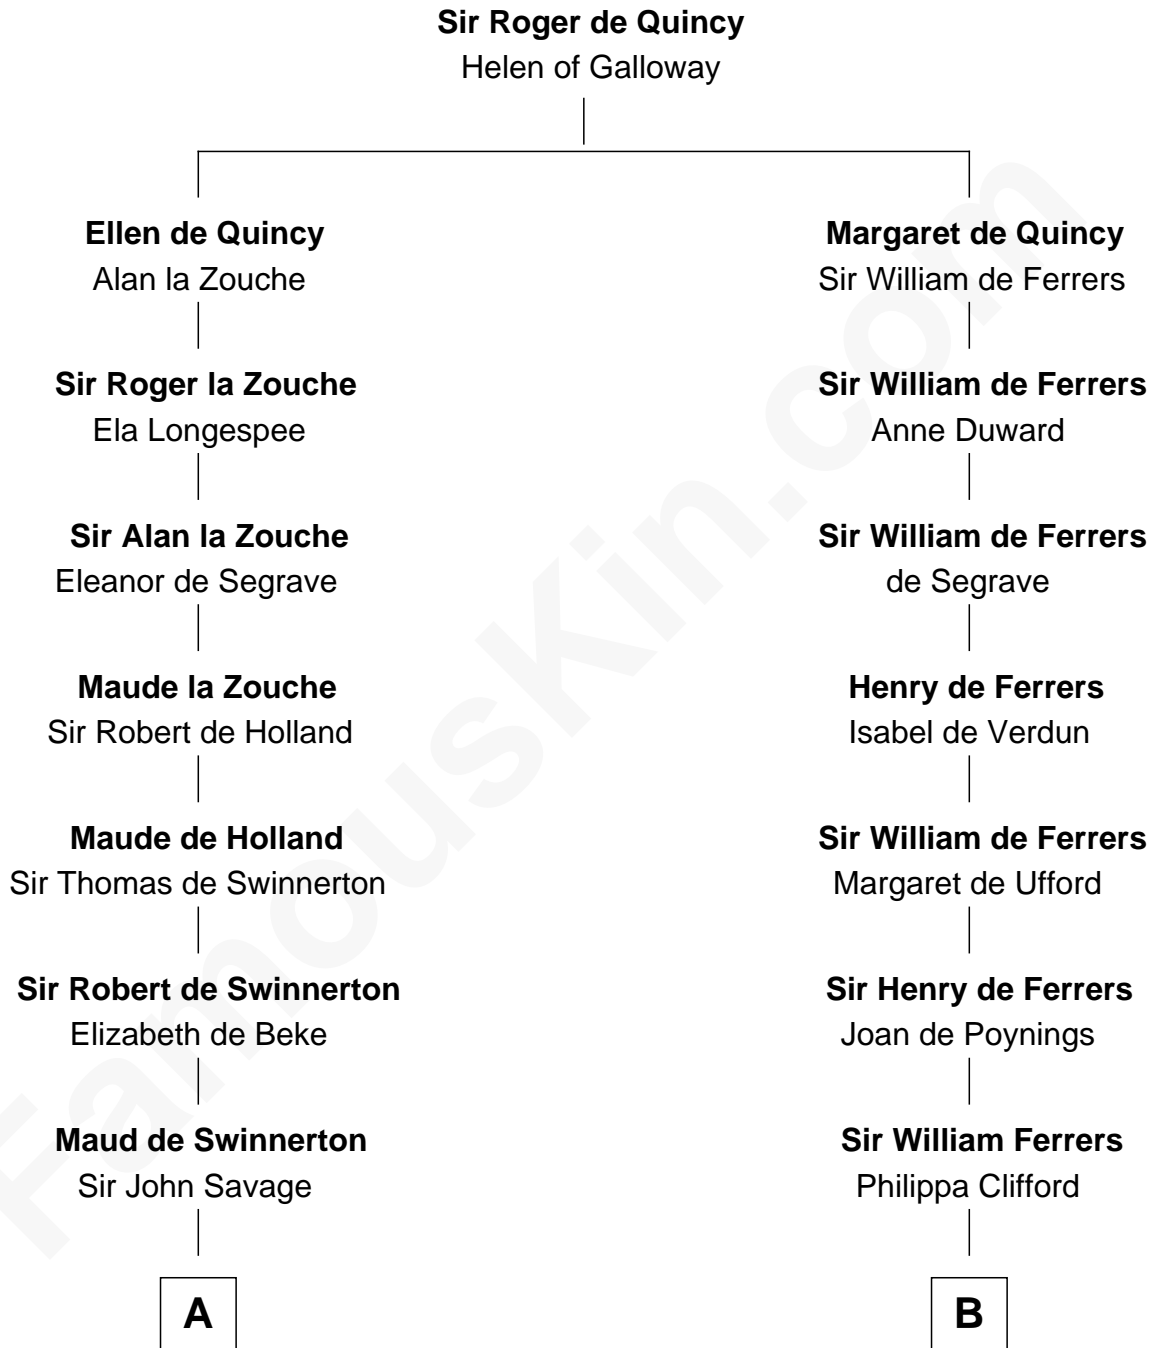

# FamousKin.com Relationship Chart of

**Thomas Sim Lee**

*2nd and 7th Governor of Maryland*

**18th cousin 2 times removed of**

**Hetty Green**

*"The Witch of Wall Street"*

**C**

**Thomas Lee**  
Christiana Sim

**Thomas Sim Lee**  
*2nd and 7th Governor of Maryland*

**D**

**Sarah Hicks**  
Gideon Howland

**Gideon Howland**  
Mehitable Howland

**Abby Slocum Howland**  
Edward Mott Robinson

**Hetty Green**  
*"The Witch of Wall Street"*