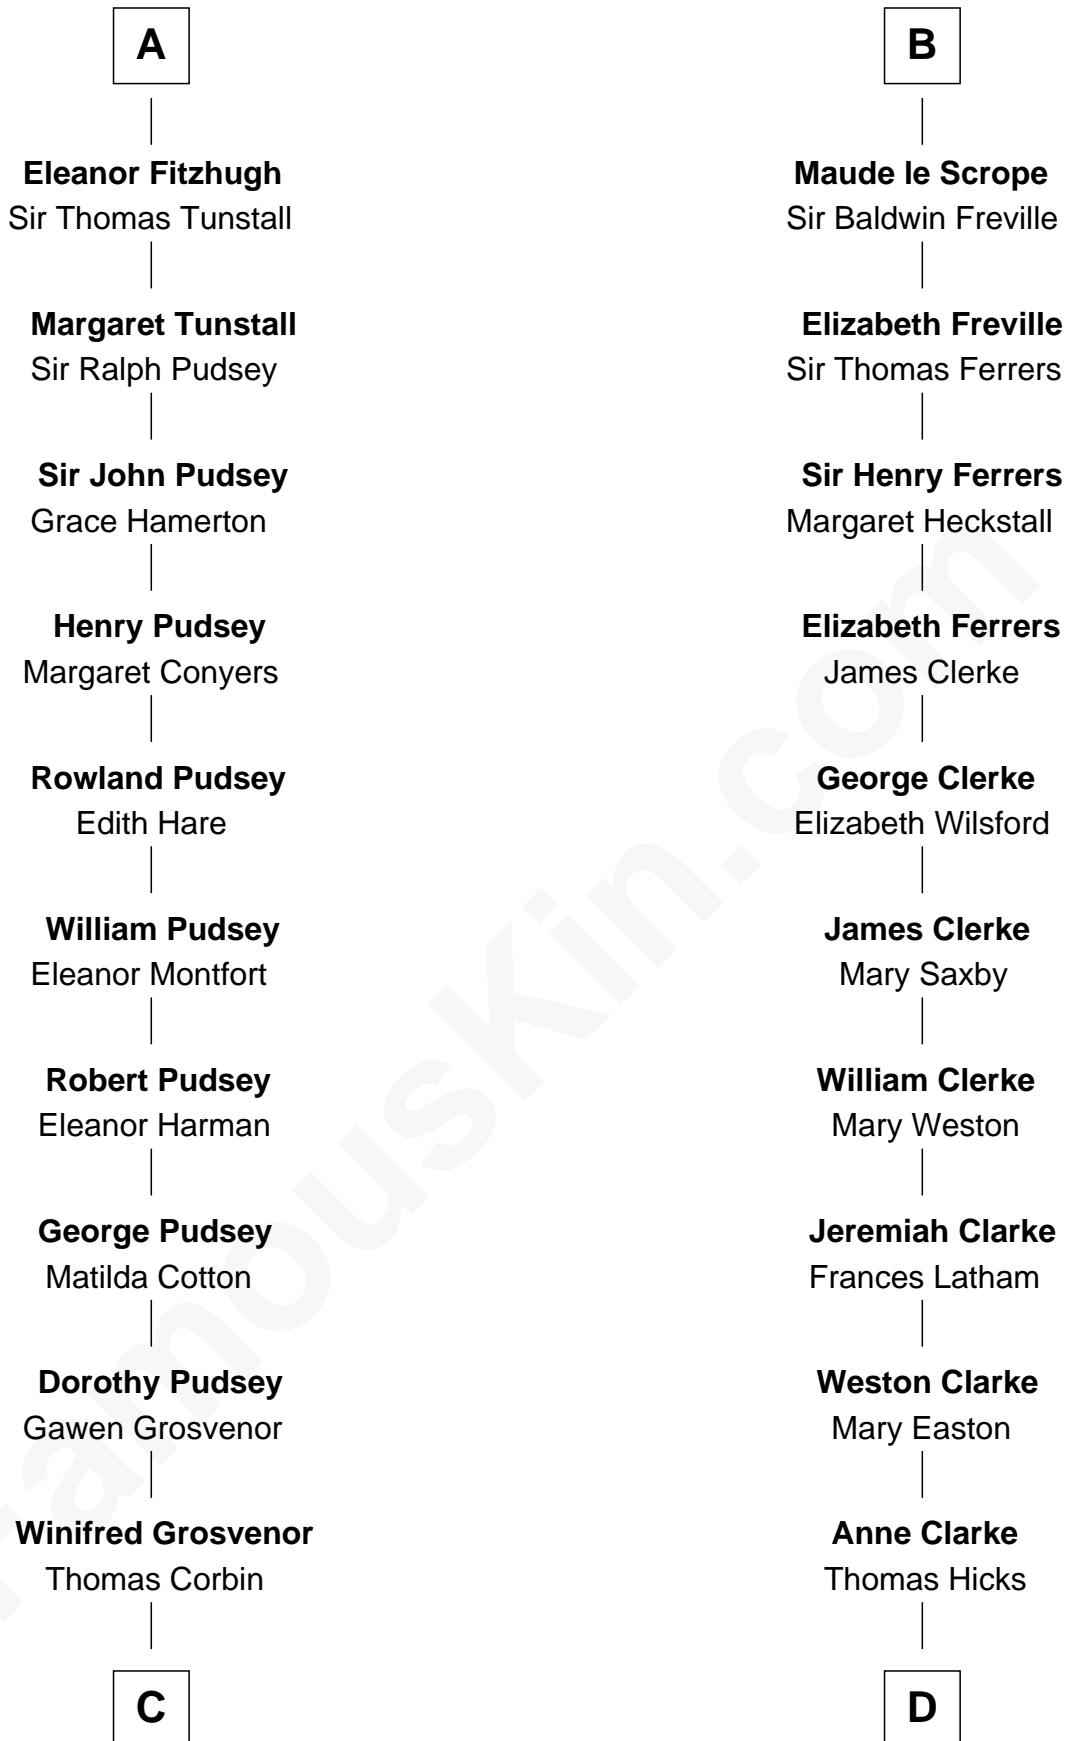

FamousKin.com Relationship Chart of

Thomas Sim Lee

2nd and 7th Governor of Maryland

21st cousin of

Hetty Green

"The Witch of Wall Street"

William I, King of Scotland

----- Avenal