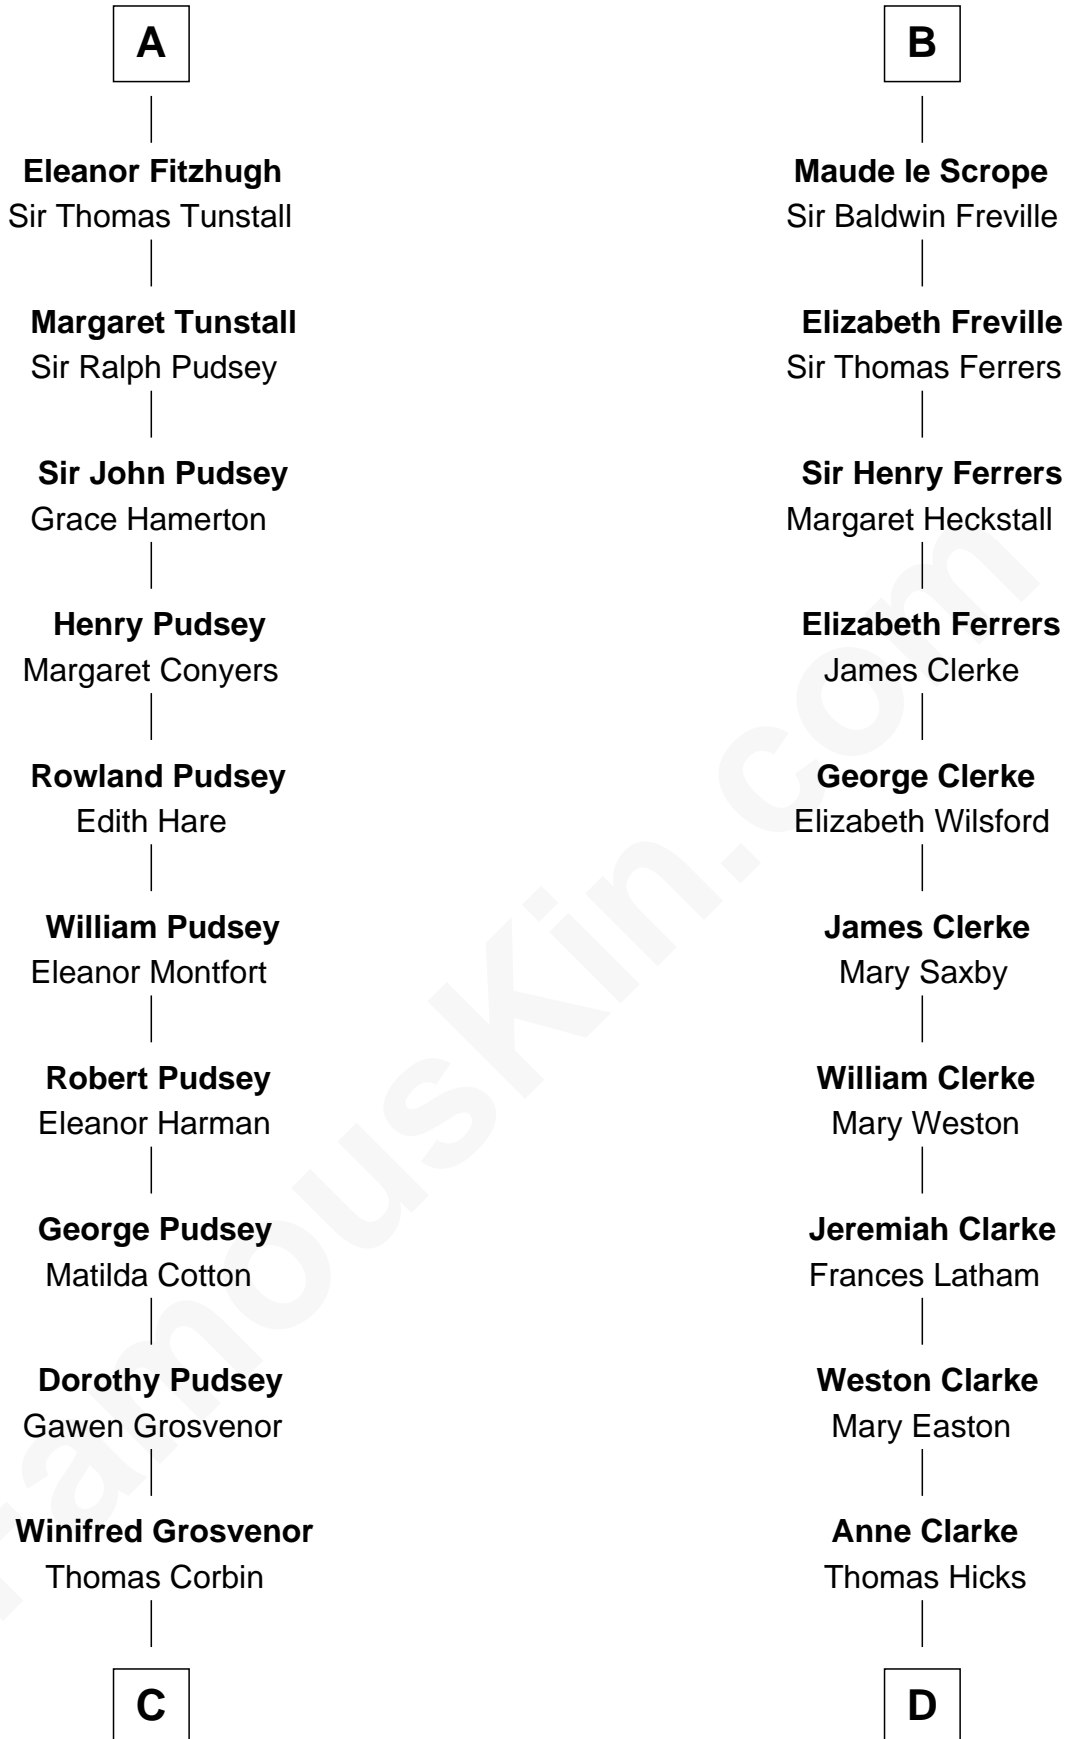

FamousKin.com Relationship Chart of

Thomas Sim Lee

2nd and 7th Governor of Maryland

21st cousin of

Hetty Green

"The Witch of Wall Street"

C

Henry Corbin
Alice Eltonhead

Abby Slocum Howland
Edward Mott Robinson

Hetty Green
"The Witch of Wall Street"