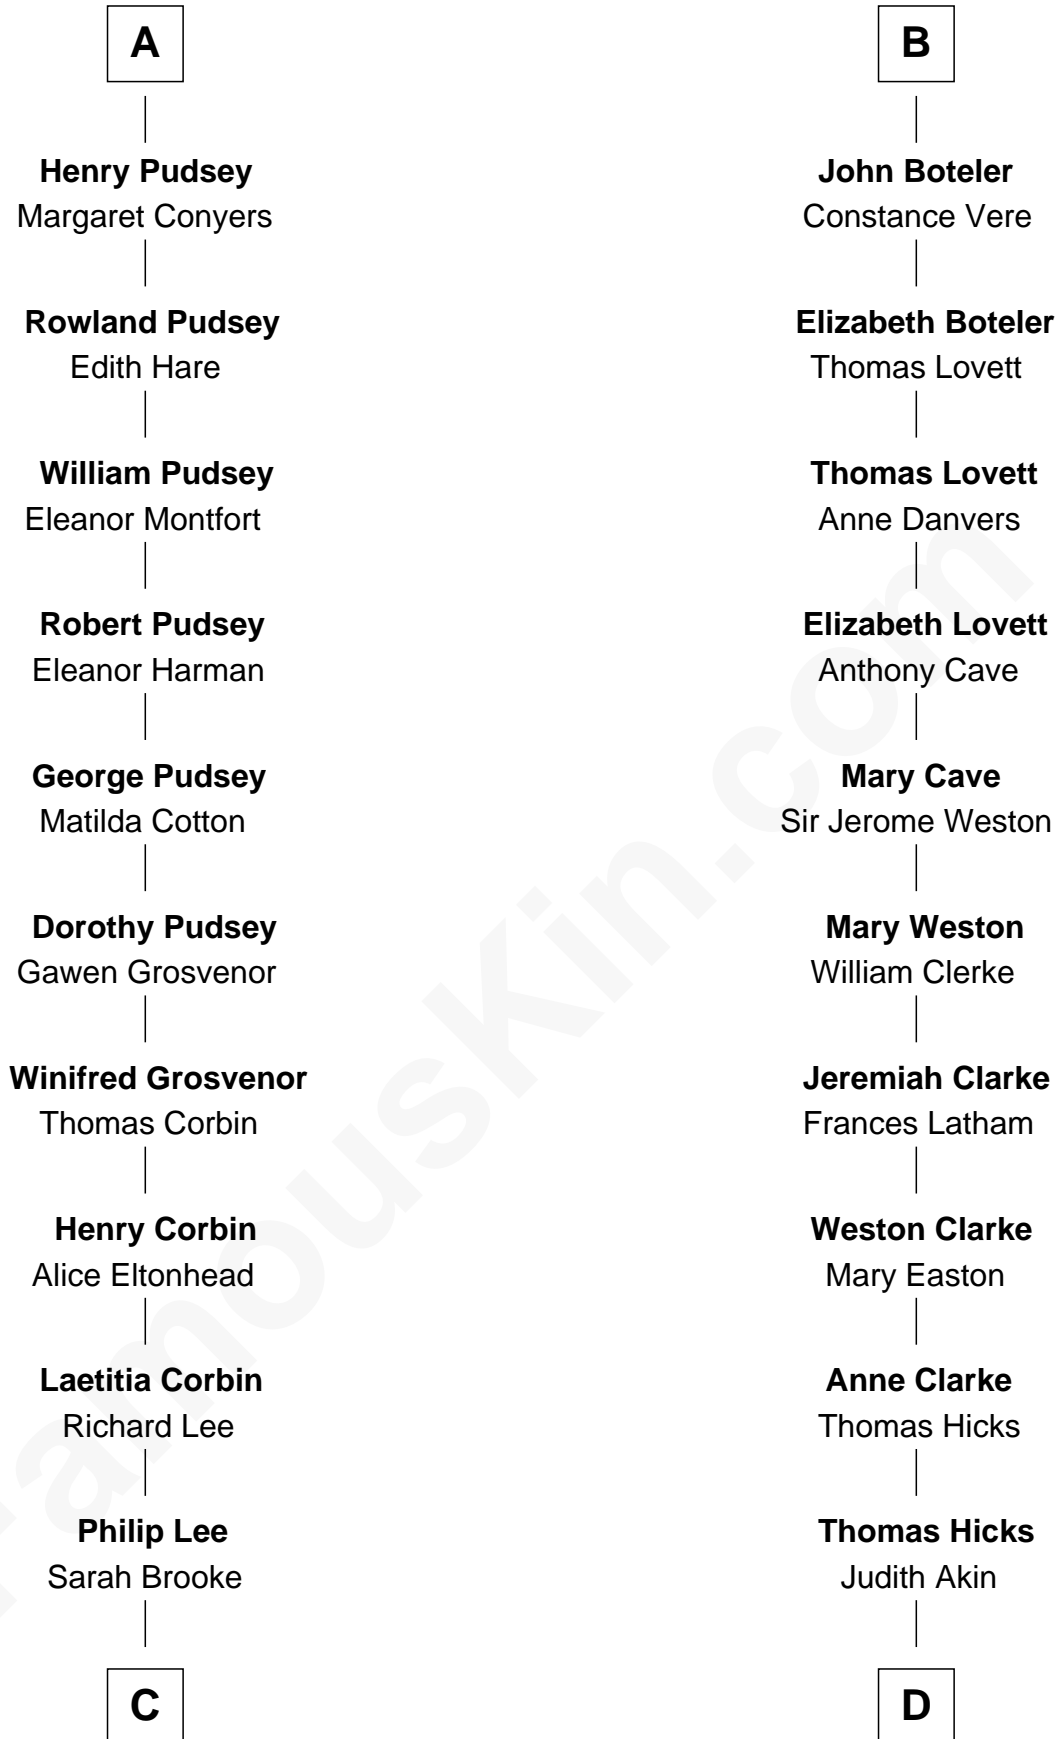

# FamousKin.com Relationship Chart of

**Thomas Sim Lee**

*2nd and 7th Governor of Maryland*

**18th cousin 2 times removed of**

**Hetty Green**

*"The Witch of Wall Street"*

**William de Odingsells**

Ela FitzWalter

Sir Roger de Herdeburgh

**Ela Herdeburgh**

Sir William de Boteler

**Ankaret le Boteler**

John le Strange

**Eleanor le Strange**

Sir Reynold de Grey

**Ida Grey**

John Cokayne

**Elizabeth Cokayne**

Sir Philip le Boteler

**Philip Boteler**

Isabel Willoughby

**B**

**C**

**Thomas Lee**  
Christiana Sim

**Thomas Sim Lee**  
*2nd and 7th Governor of Maryland*

**D**

**Sarah Hicks**  
Gideon Howland

**Gideon Howland**  
Mehitable Howland

**Abby Slocum Howland**  
Edward Mott Robinson

**Hetty Green**  
*"The Witch of Wall Street"*