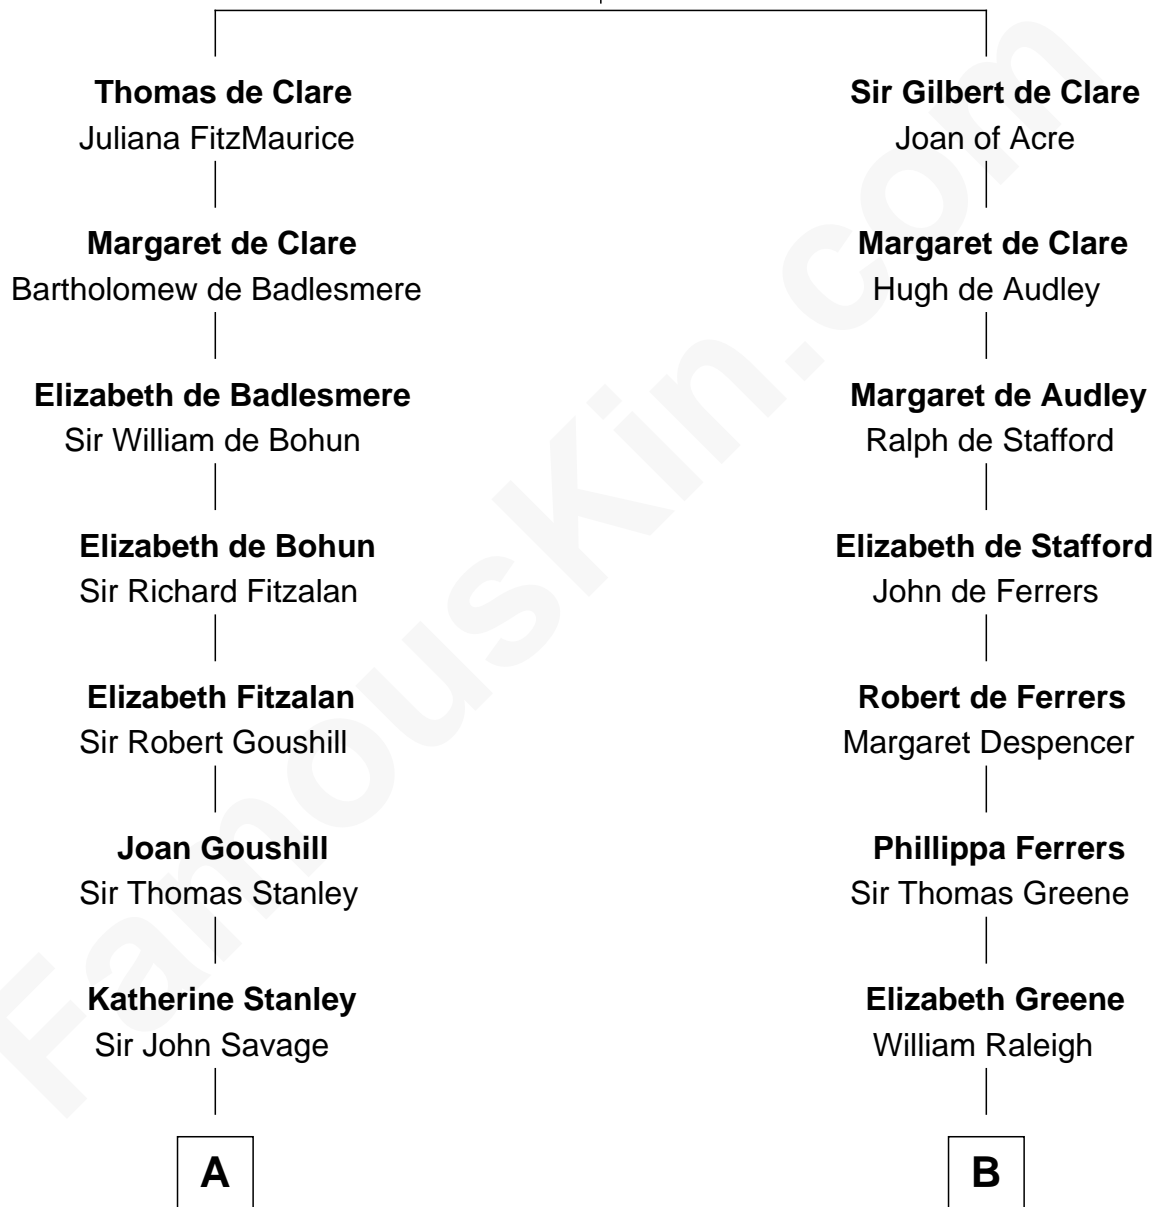

FamousKin.com Relationship Chart of

Thomas Sim Lee

2nd and 7th Governor of Maryland

16th cousin 4 times removed of

Shanghai Pierce

Texas Cattleman

Sir Richard de Clare

Maud de Lacy

C

—
Ambless Wilbore
Nathaniel Stoddard

—
Susanna Stoddard
Isaac Pearce

—
Jonathan D. Pearce
Hanna Phillips Head

—
Shanghai Pierce
Texas Cattleman

FamousKin.com