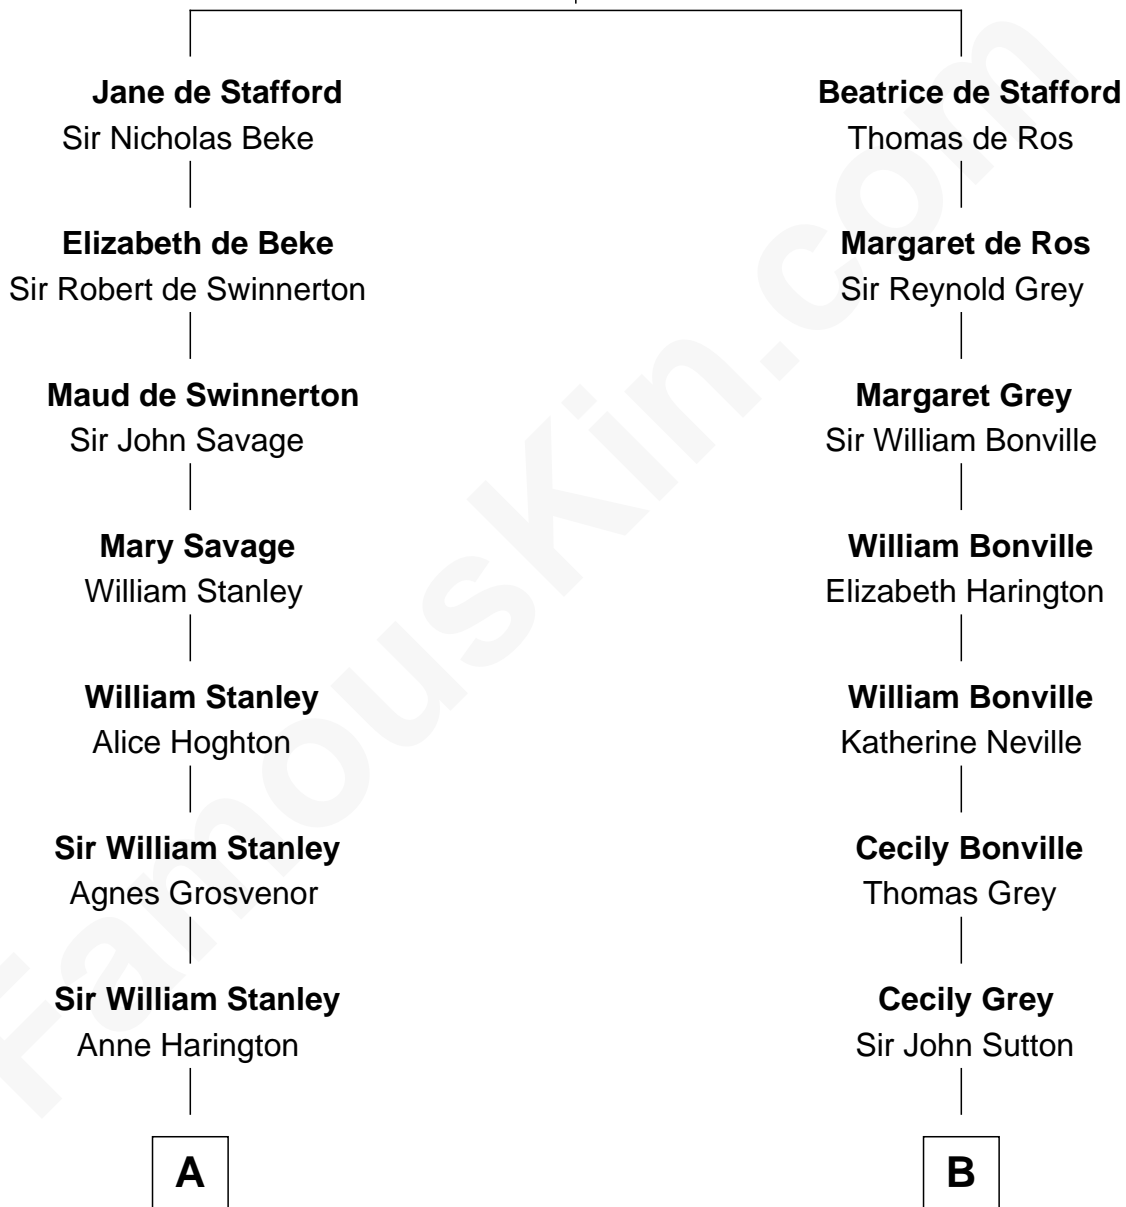

FamousKin.com Relationship Chart of

Thomas Sim Lee

2nd and 7th Governor of Maryland

14th cousin 5 times removed of

Alan Shepard

Mercury and Apollo Astronaut

Ralph de Stafford

*with wife
Katherine de Hastang*

*with wife
Margaret de Audley*

C

Annie Elizabeth Bartlett
Frederick Johnson Shepard

Alan Bartlett Shepard
Pauline Renza Emerson

Alan Shepard
Mercury and Apollo Astronaut

FamousKin.com