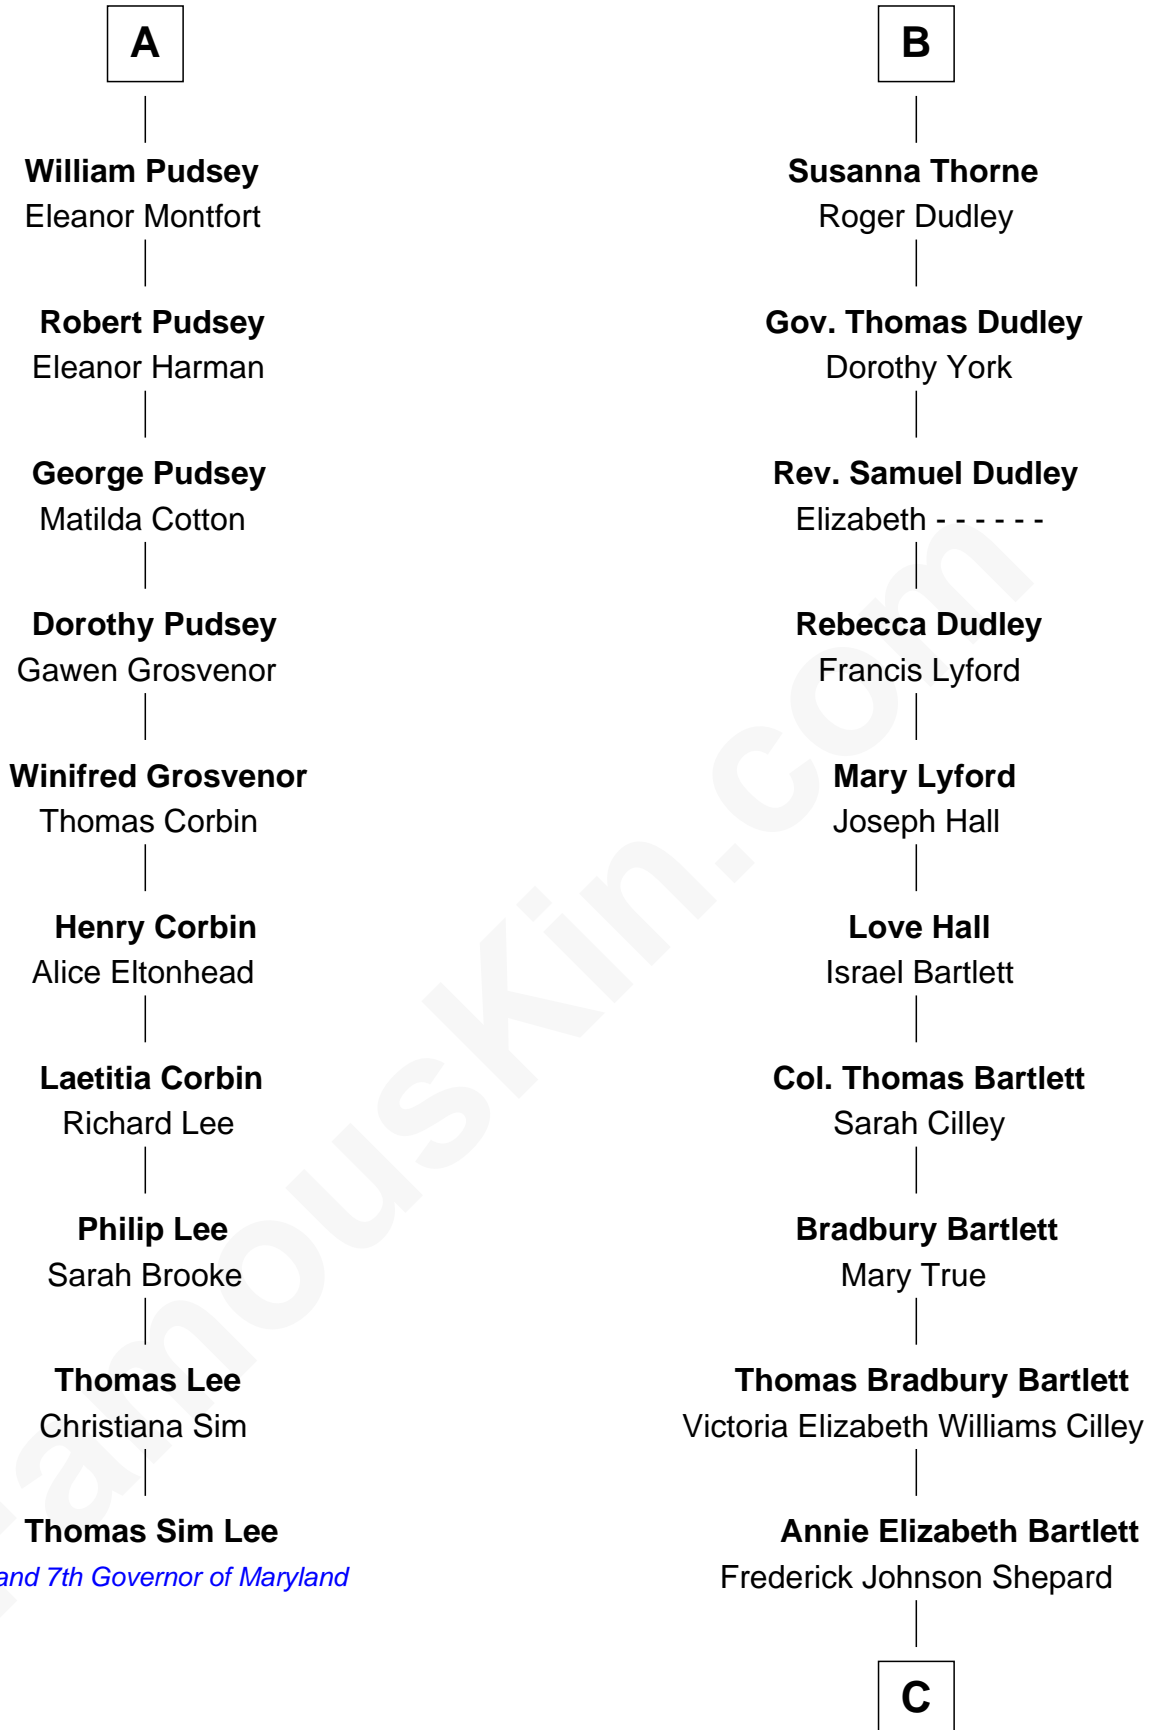

# FamousKin.com Relationship Chart of

**Thomas Sim Lee**

*2nd and 7th Governor of Maryland*

**16th cousin 2 times removed of**

**Alan Shepard**

*Mercury and Apollo Astronaut*

**Sir John Grey**

Avice Marmion

**Sir Robert Grey**  
Lora de St. Quintin

**Elizabeth Grey**  
Henry FitzHugh

**Eleanor Fitzhugh**  
Sir Thomas Tunstall

**Margaret Tunstall**  
Sir Ralph Pudsey

**Sir John Pudsey**  
Grace Hamerton

**Henry Pudsey**  
Margaret Conyers

**Rowland Pudsey**  
Edith Hare

**A**

**Maud Grey**

Sir Thomas Harcourt

**Sir Thomas Harcourt**  
Jane Fraunceys

**Sir Richard Harcourt**  
Edith St. Clair

**Alice Harcourt**  
William Bessiles

**Elizabeth Bessiles**  
Richard Fettiplace

**Anne Fettiplace**  
Edward Purefoy

**Mary Purefoy**  
Thomas Thorne

**B**

**C**

**Alan Bartlett Shepard**  
Pauline Renza Emerson

**Alan Shepard**  
*Mercury and Apollo Astronaut*

FamousKin.com