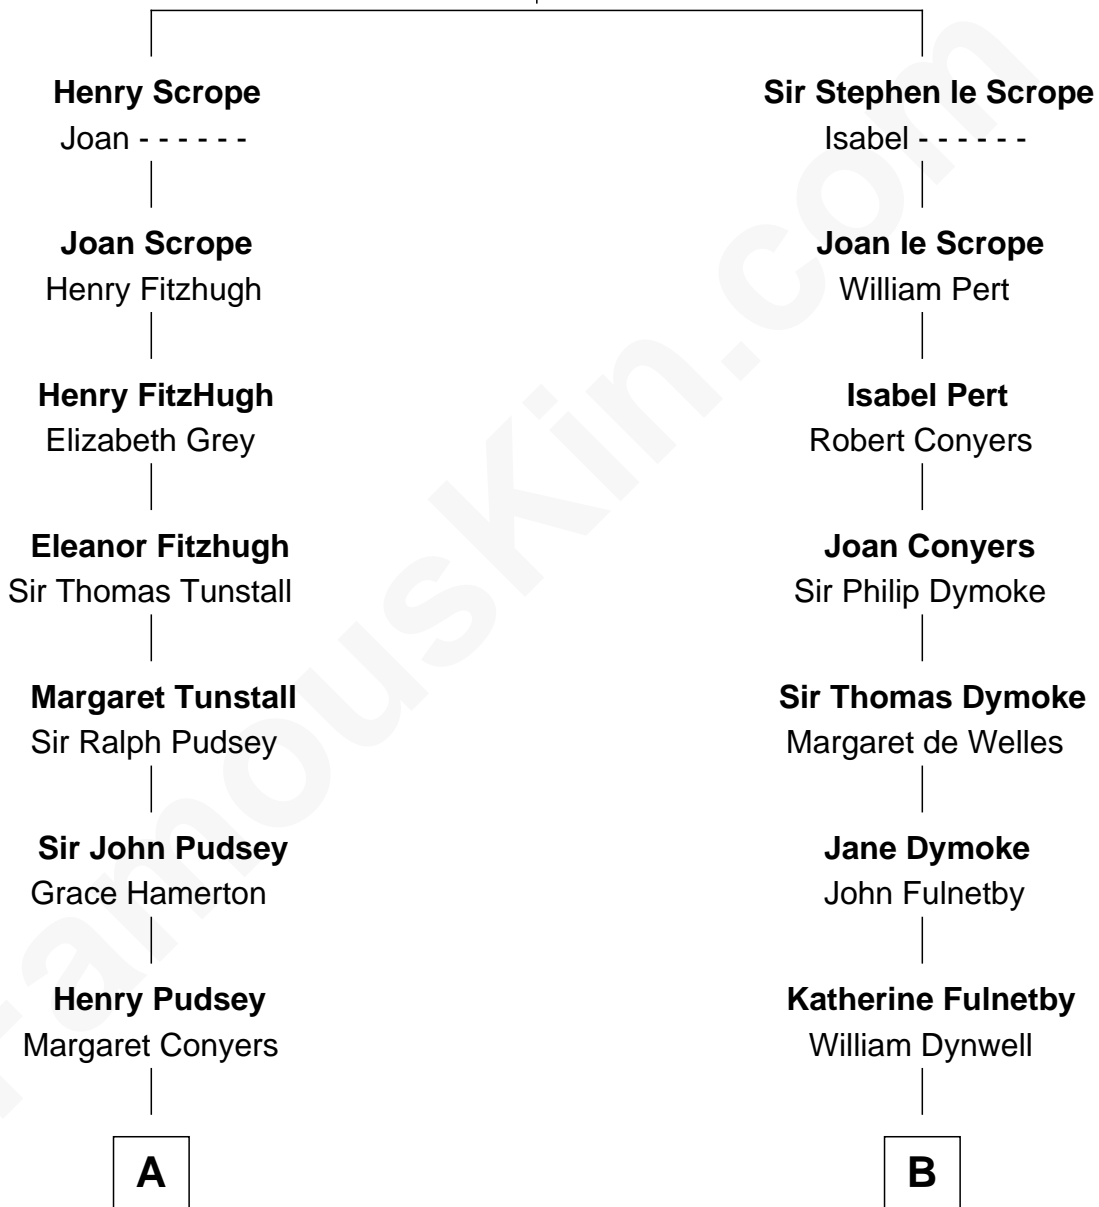

FamousKin.com Relationship Chart of

Thomas Sim Lee

2nd and 7th Governor of Maryland

17th cousin 3 times removed of

Alan Shepard

Mercury and Apollo Astronaut

Sir Geoffrey le Scrope

Ivetta de Ros

C

Thomas Bradbury Bartlett
Victoria Elizabeth Williams Cilley

Annie Elizabeth Bartlett
Frederick Johnson Shepard

Alan Bartlett Shepard
Pauline Renza Emerson

Alan Shepard
Mercury and Apollo Astronaut

FamousKin.com