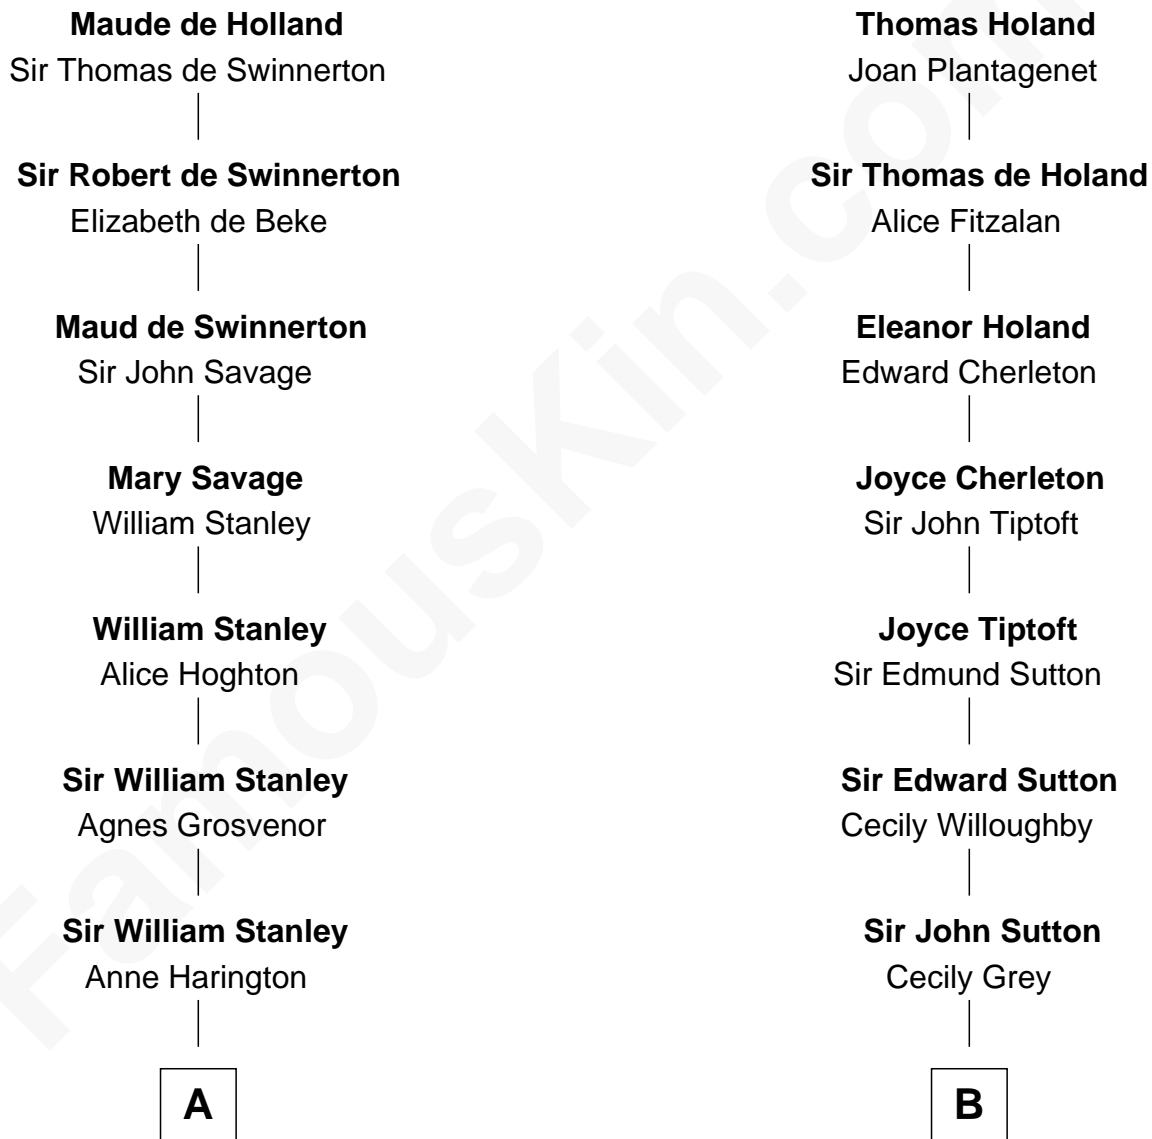

# FamousKin.com Relationship Chart of

**Thomas Sim Lee**

*2nd and 7th Governor of Maryland*

**14th cousin 5 times removed of**

**Alan Shepard**

*Mercury and Apollo Astronaut*

**Sir Robert de Holland**

Maude la Zouche

C

**Annie Elizabeth Bartlett**  
Frederick Johnson Shepard

**Alan Bartlett Shepard**  
Pauline Renza Emerson

**Alan Shepard**  
*Mercury and Apollo Astronaut*

FamousKin.com