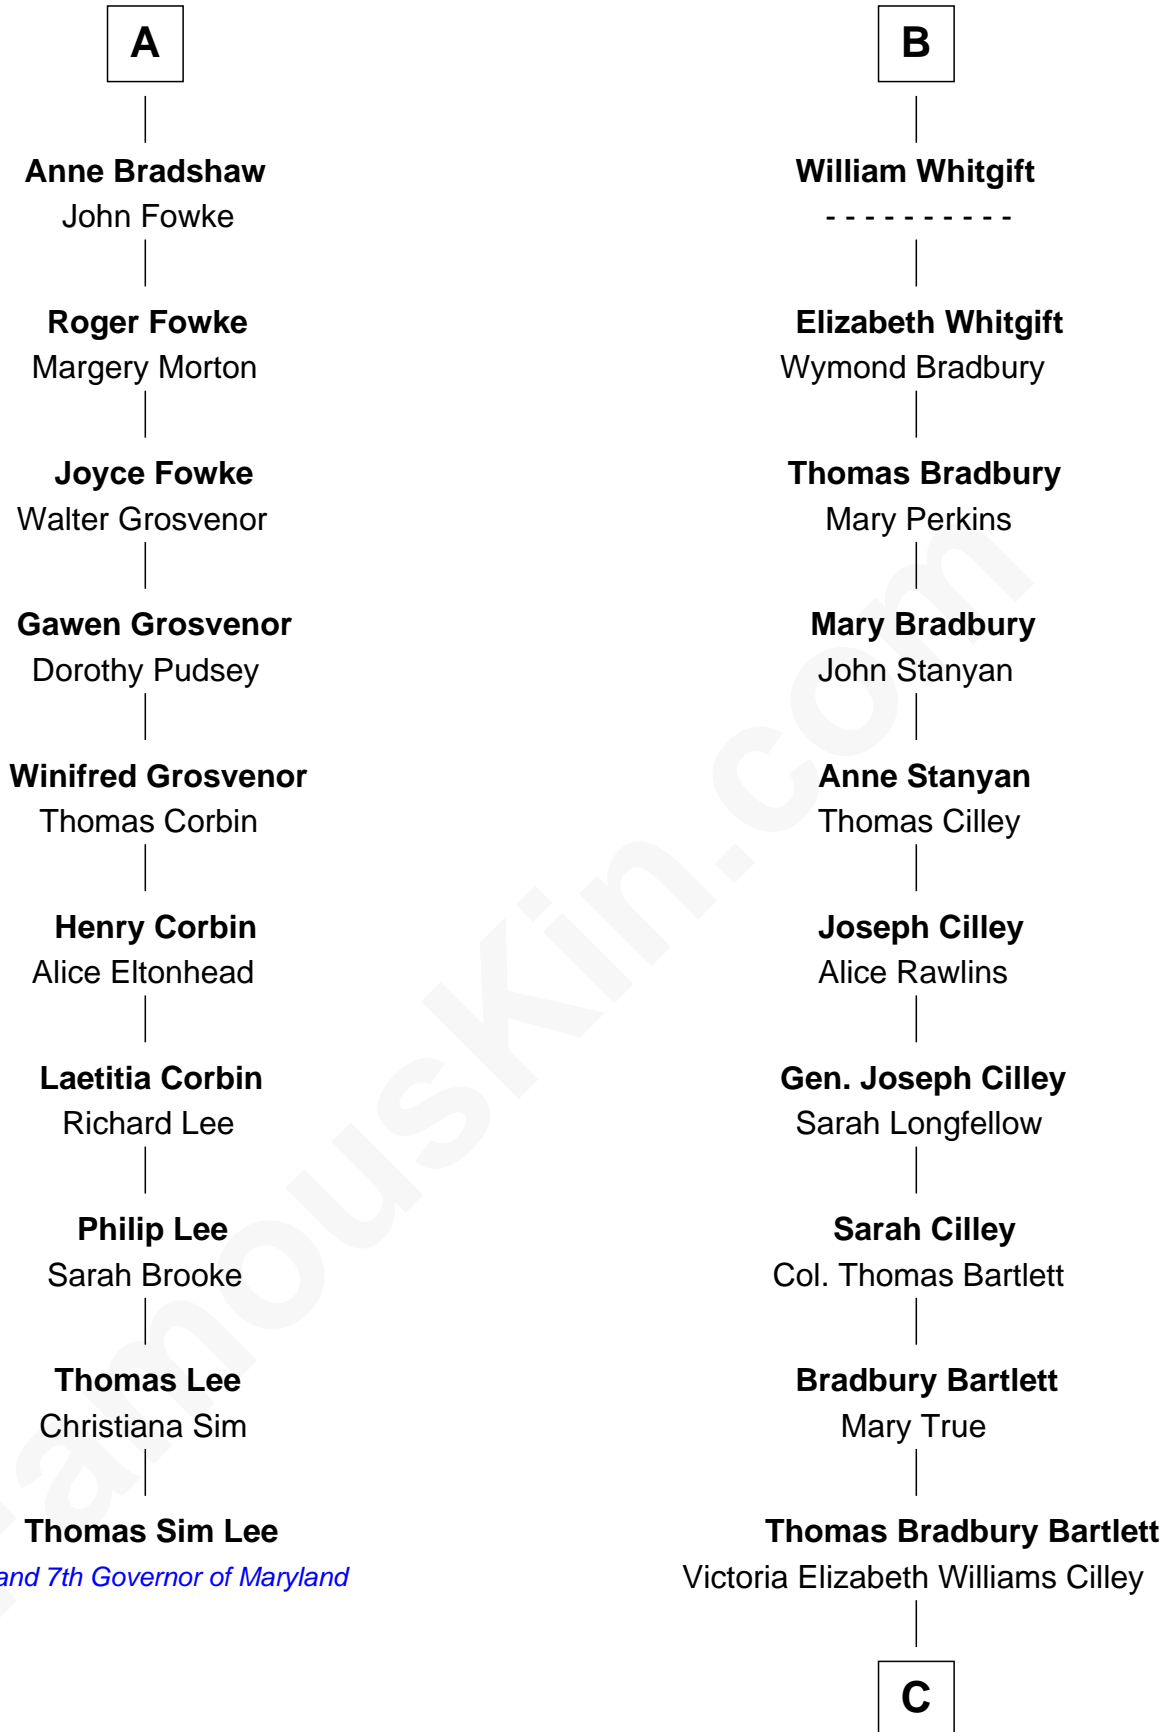

FamousKin.com Relationship Chart of

Thomas Sim Lee

2nd and 7th Governor of Maryland

16th cousin 3 times removed of

Alan Shepard

Mercury and Apollo Astronaut

John de Welles

Maud de Roos

Eleanor de Mowbray

Eudo de Welles

Maud de Greystoke

Sir Lionel de Welles

Joan de Waterton

Margaret de Welles

Sir Thomas Dymoke

Jane Dymoke

John Fulnetby

Katherine Fulnetby

William Dynwell

Anne Dynwell

Henry Whitgift

B

C

Annie Elizabeth Bartlett
Frederick Johnson Shepard

Alan Bartlett Shepard
Pauline Renza Emerson

Alan Shepard
Mercury and Apollo Astronaut

FamousKin.com