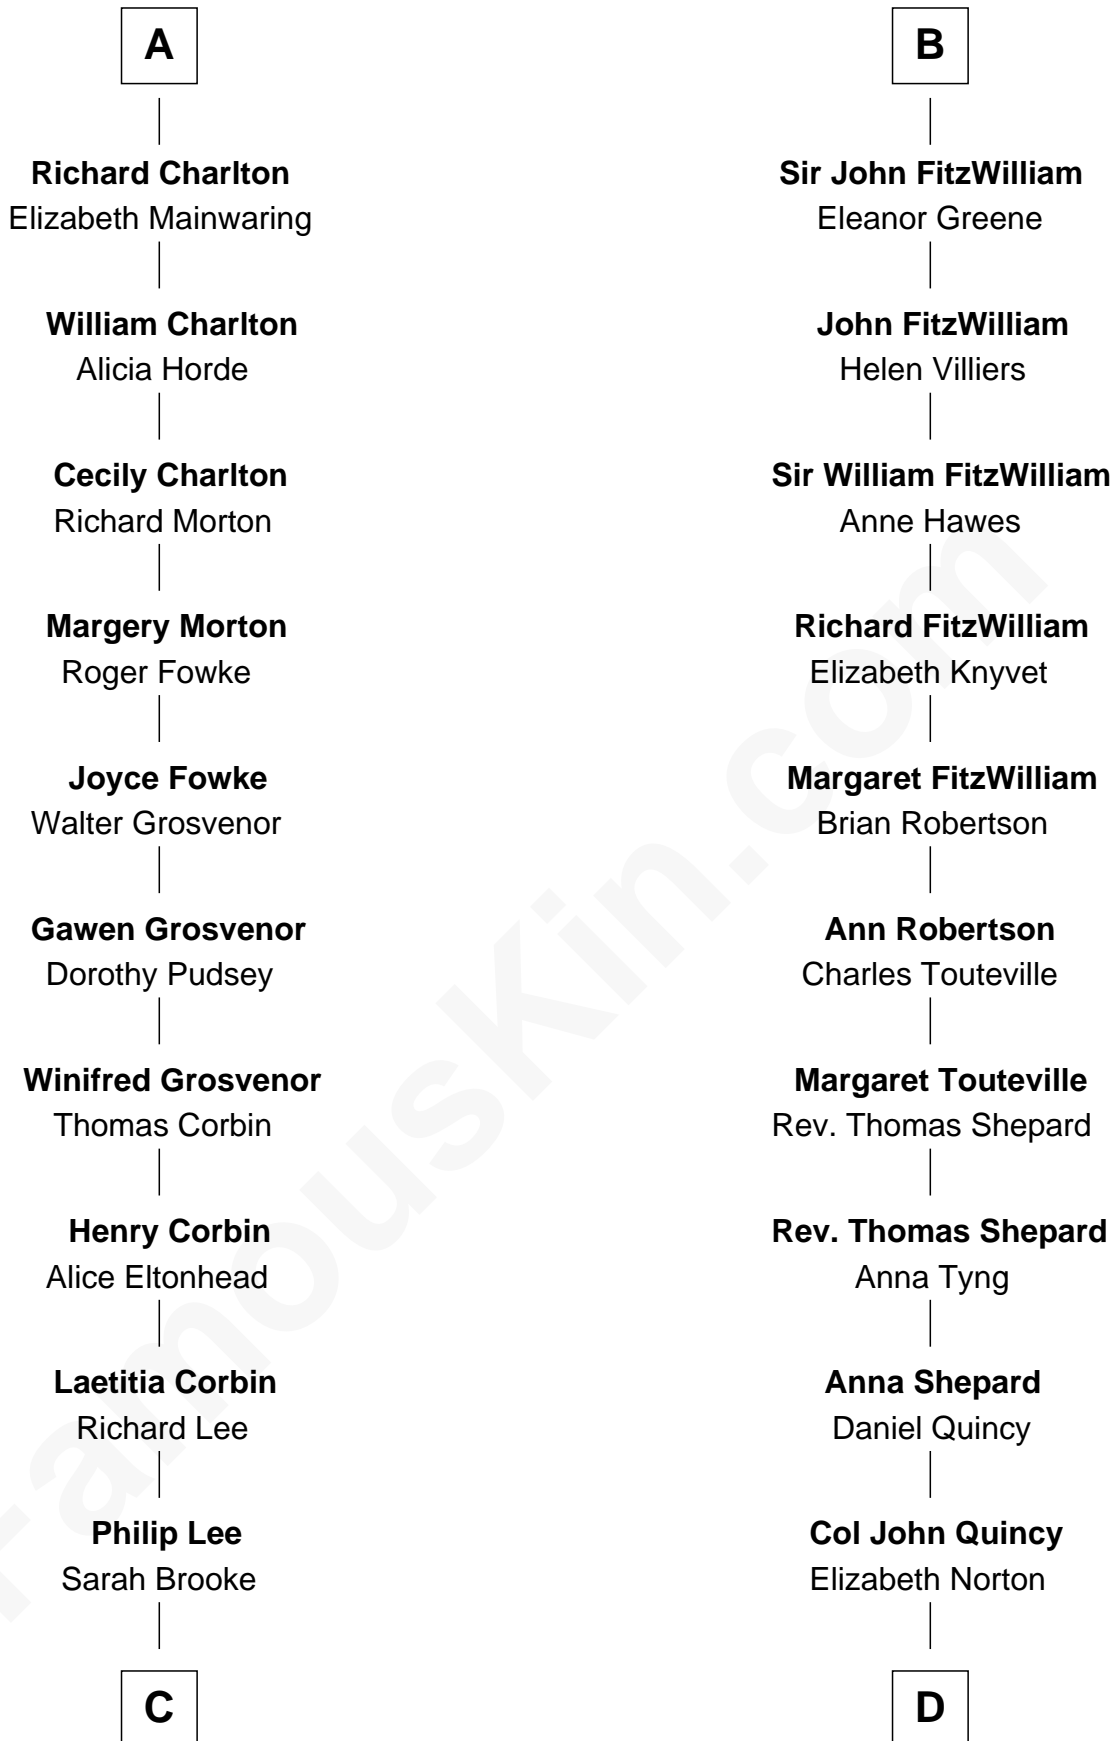

# FamousKin.com Relationship Chart of

**Thomas Sim Lee**

*2nd and 7th Governor of Maryland*

18th cousin 1 time removed of

**John Quincy Adams**

*6th U.S. President*

**William d'Aubenev**

Mabel of Chester

Sir Robert de Tateshale

**Robert de Tateshale**

Nichole de Grey

**Joan de Tateshale**

Robert de Driby

**Alice de Driby**

Sir William de Bernake

**Sir John Bernake**

Joan Marmion

**Maud de Bernacke**

Sir Ralph de Cromwell

**Maude de Cromwell**

Sir William FitzWilliam

**B**

**C**

**Thomas Lee**  
Christiana Sim

**Thomas Sim Lee**  
*2nd and 7th Governor of Maryland*

**D**

**Elizabeth Quincy**  
Rev. William Smith

**Abigail Quincy Smith**  
John Adams

**John Quincy Adams**  
*6th U.S. President*

FamousKin.com