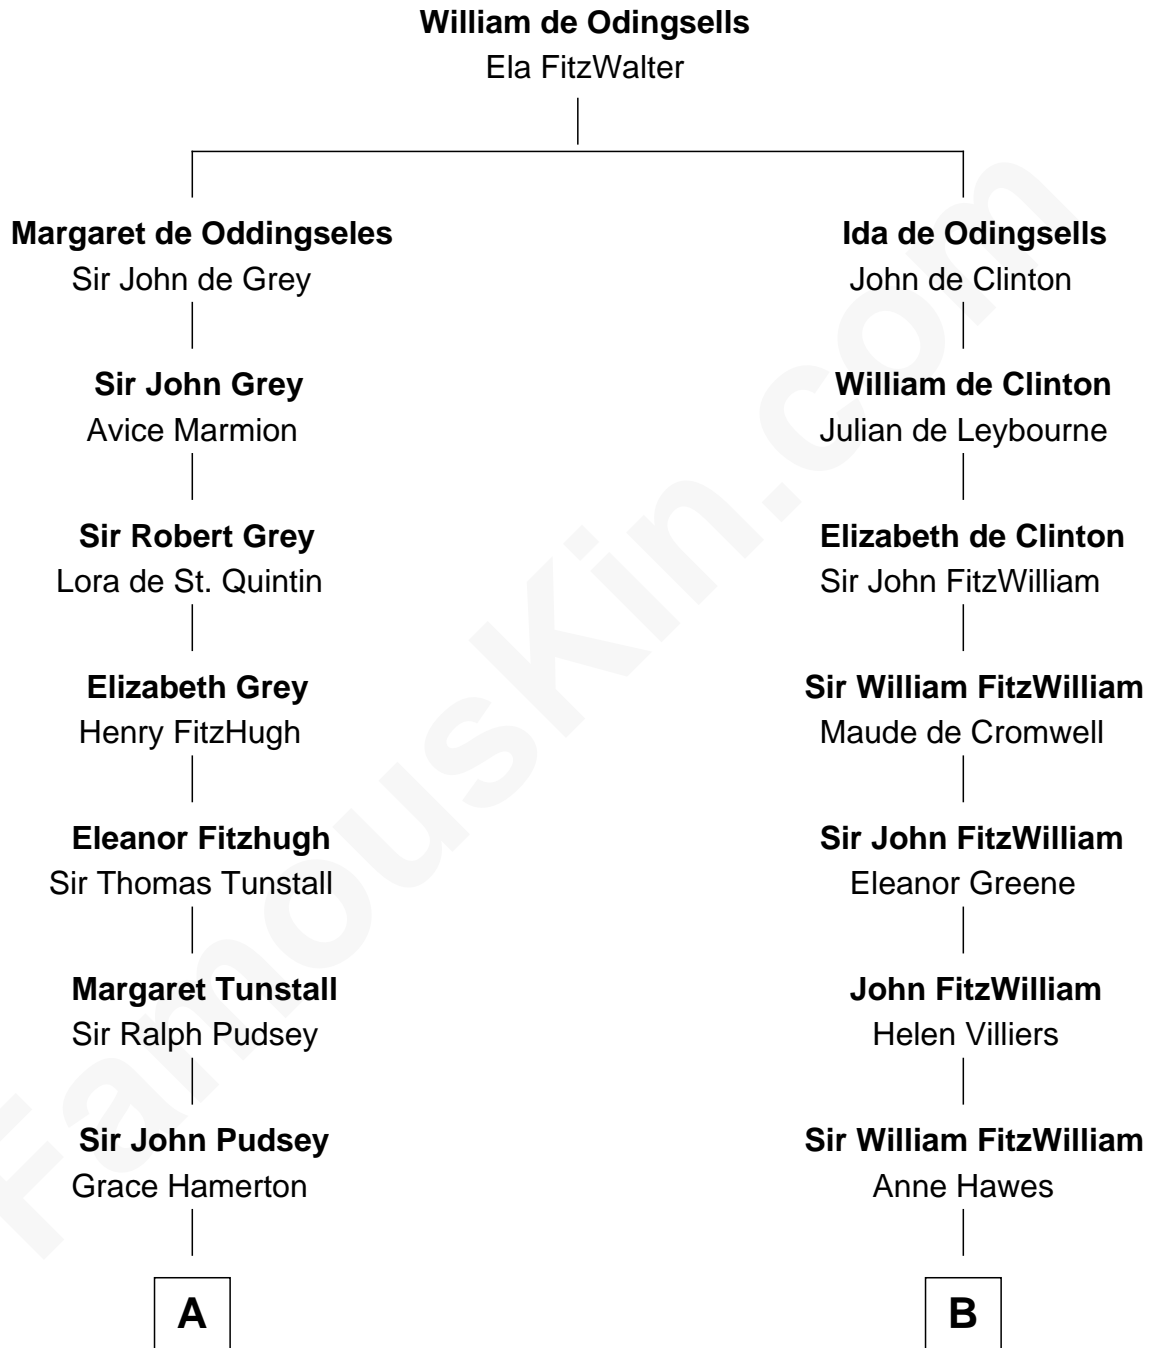

FamousKin.com Relationship Chart of

Thomas Sim Lee

2nd and 7th Governor of Maryland

16th cousin 2 times removed of

John Quincy Adams

6th U.S. President

C

—
Thomas Lee
Christiana Sim

—
Thomas Sim Lee
2nd and 7th Governor of Maryland

FamousKin.com