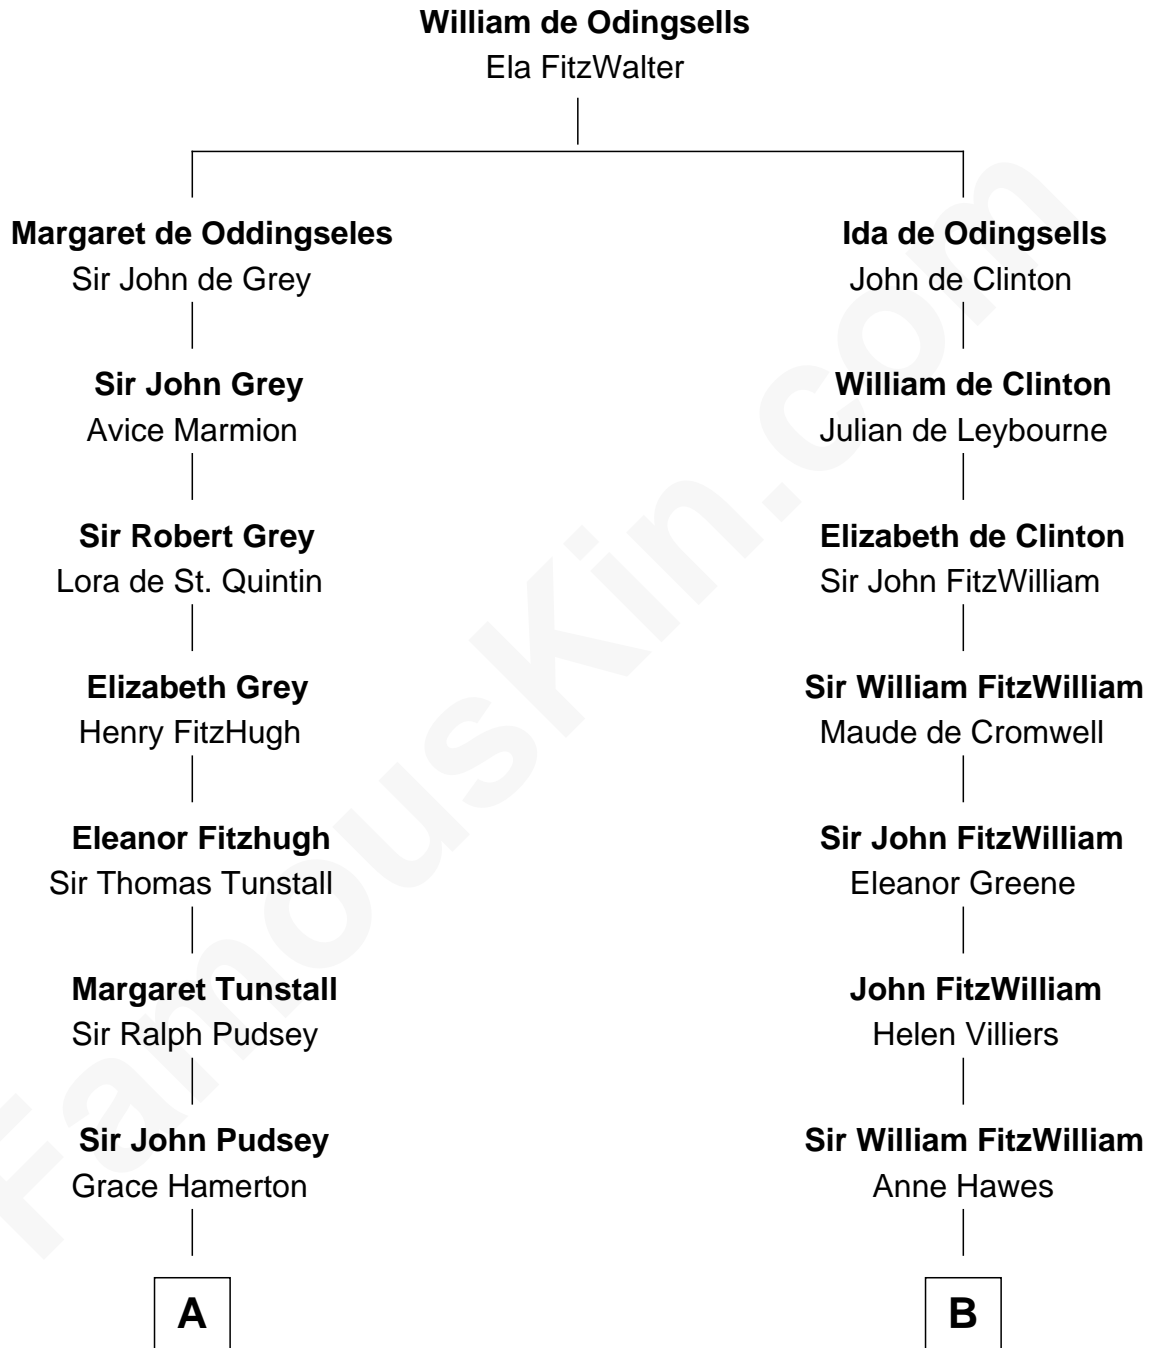

FamousKin.com Relationship Chart of

Thomas Sim Lee

2nd and 7th Governor of Maryland

15th cousin 3 times removed of

Abigail (Smith) Adams

First Lady of President John Adams

C

—
Thomas Lee
Christiana Sim

—
Thomas Sim Lee
2nd and 7th Governor of Maryland

FamousKin.com