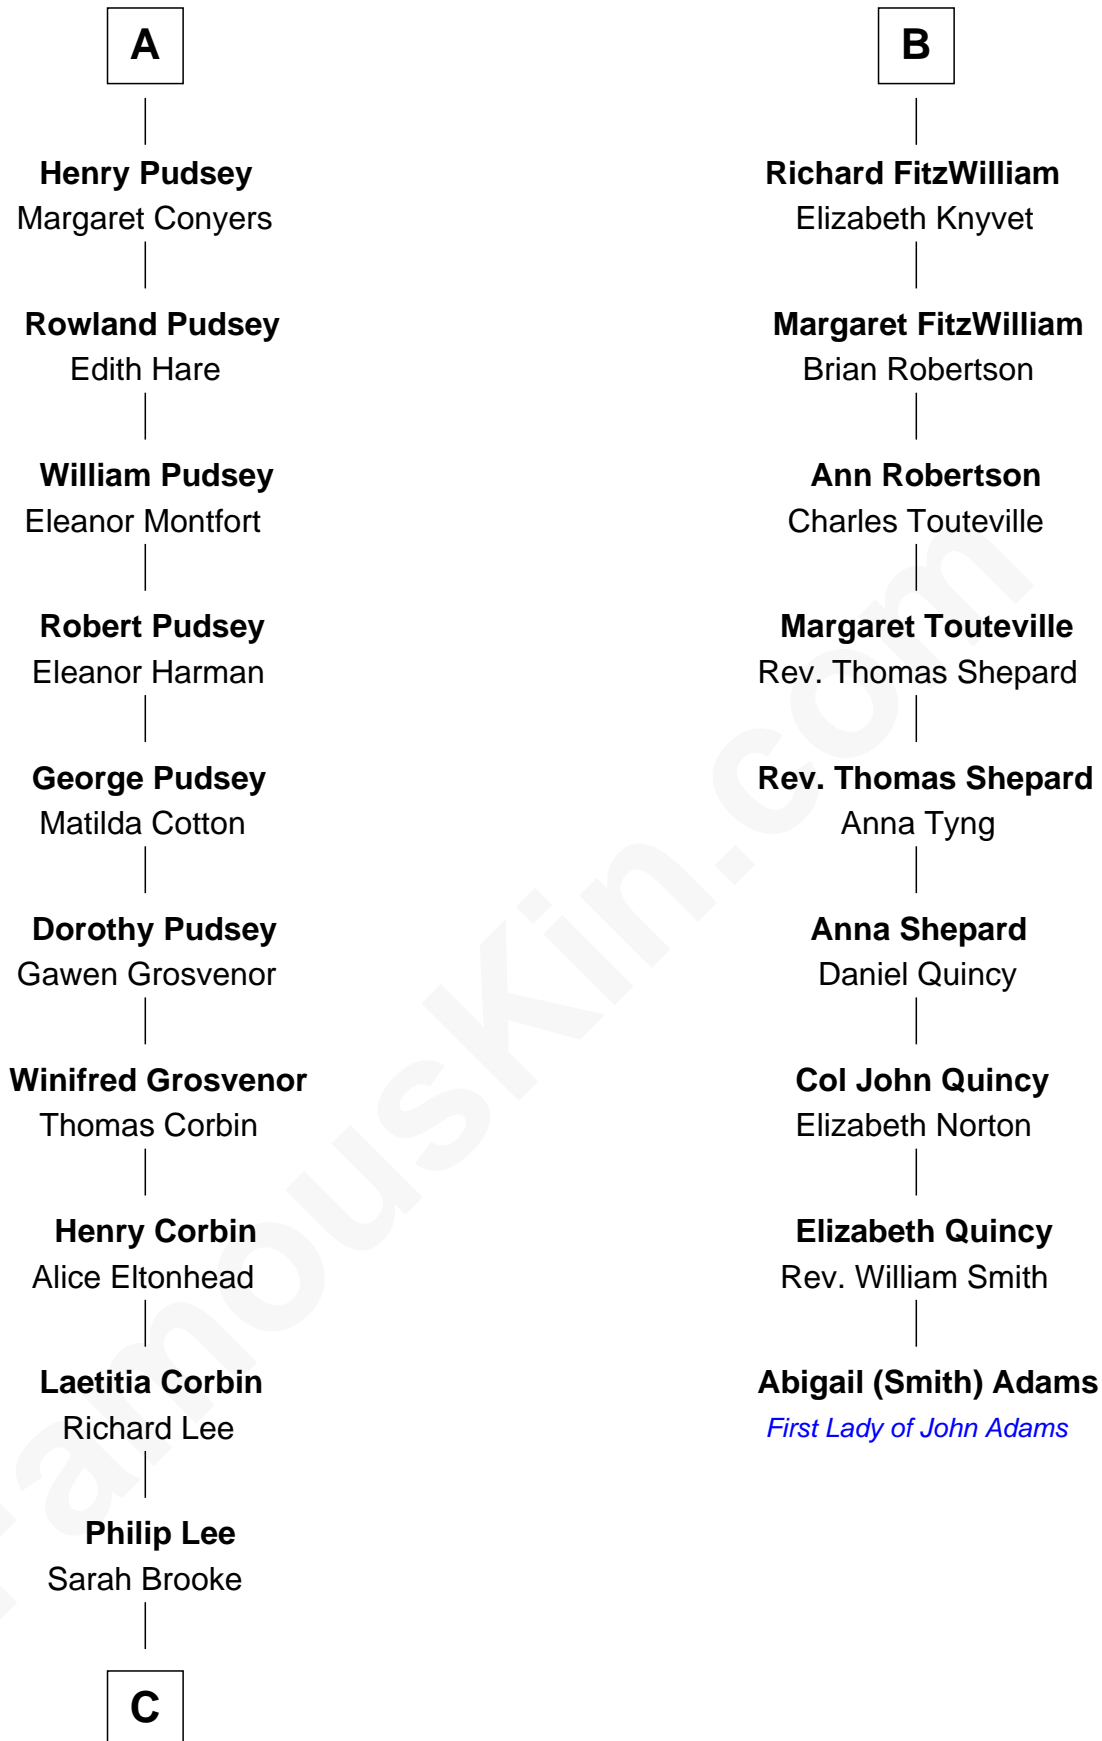

FamousKin.com Relationship Chart of

Thomas Sim Lee

2nd and 7th Governor of Maryland

15th cousin 3 times removed of

Abigail (Smith) Adams

First Lady of President John Adams

C

—
Thomas Lee
Christiana Sim

—
Thomas Sim Lee
2nd and 7th Governor of Maryland

FamousKin.com