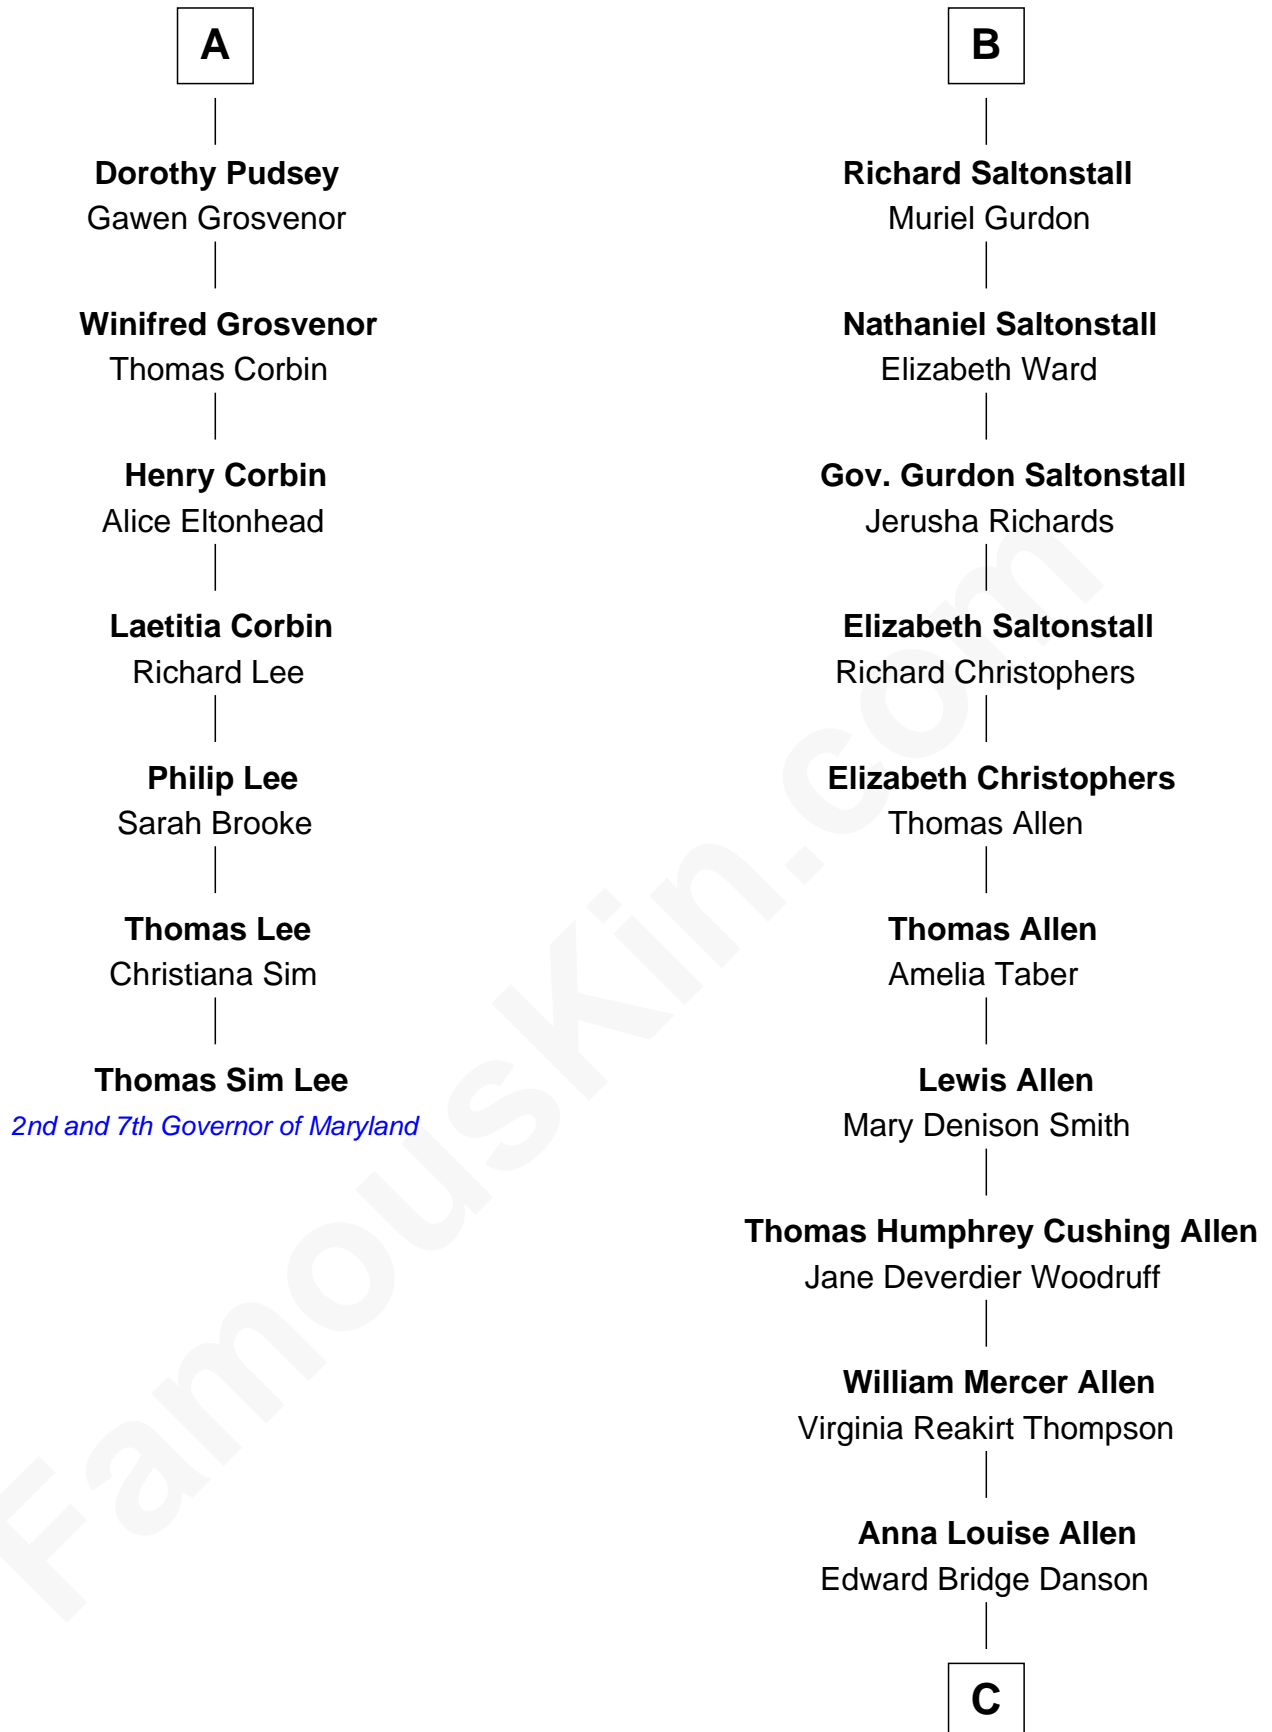

FamousKin.com Relationship Chart of **Thomas Sim Lee**

2nd and 7th Governor of Maryland

13th cousin 5 times removed of

Ted Danson

TV Actor - "Cheers", "CSI"

C

Edward Bridge Danson
Jessica Harriet MacMaster

Ted Danson

TV Actor - "Cheers", "CSI"

FamousKin.com