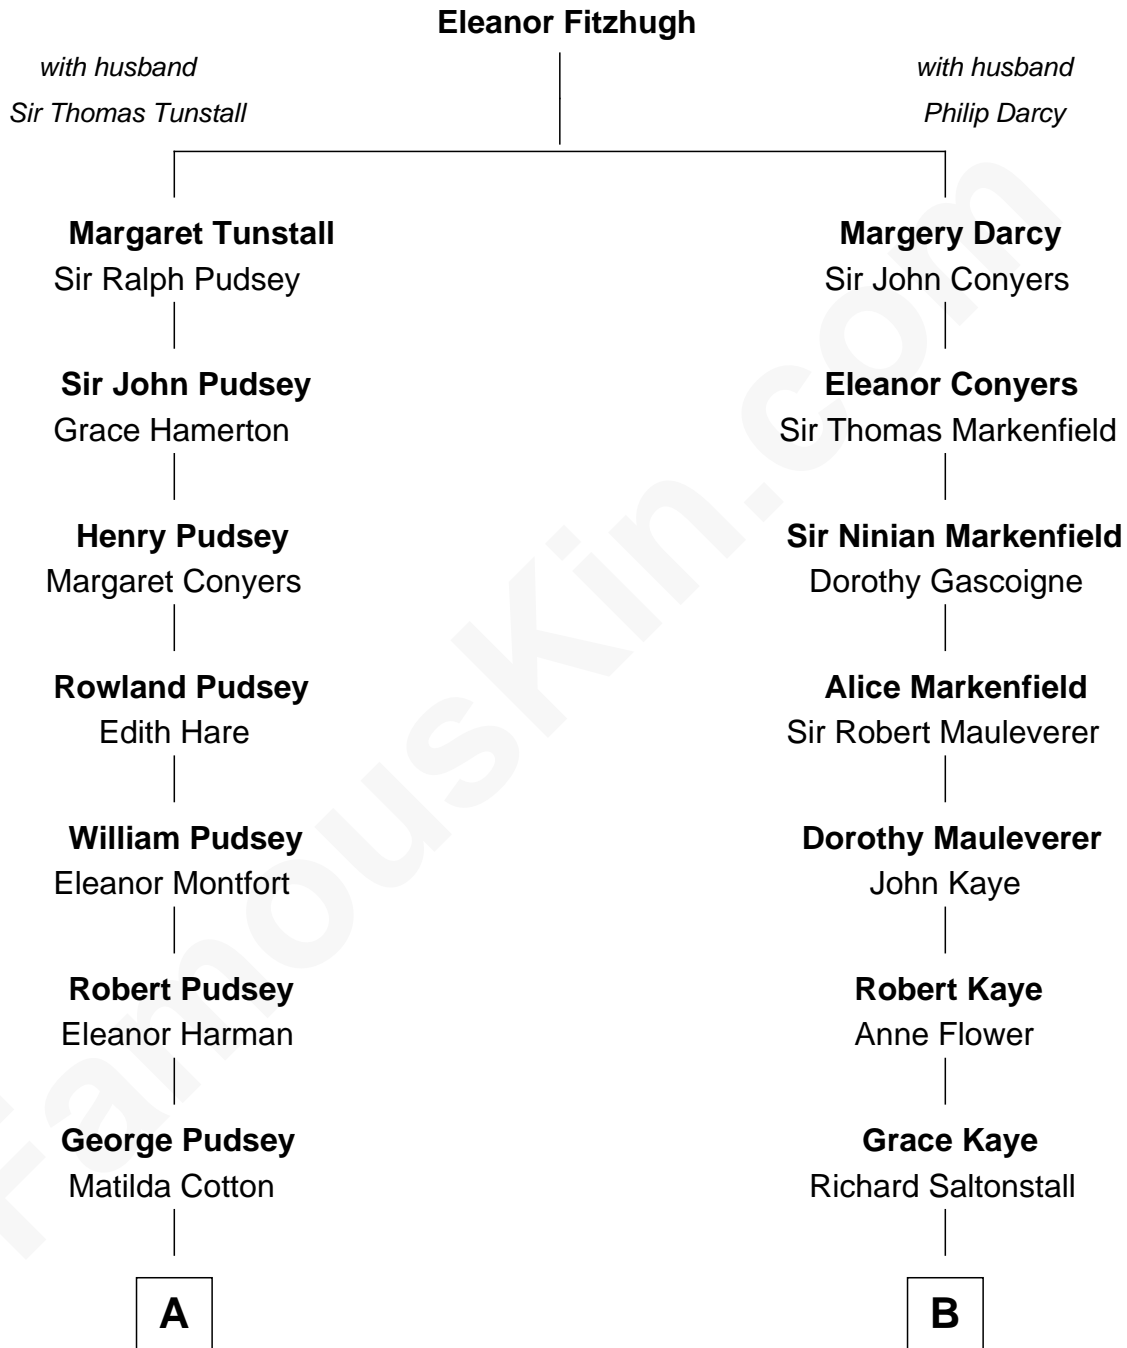

FamousKin.com Relationship Chart of **Thomas Sim Lee**

2nd and 7th Governor of Maryland

13th cousin 5 times removed of

Ted Danson

TV Actor - "Cheers", "CSI"

C

Edward Bridge Danson
Jessica Harriet MacMaster

Ted Danson

TV Actor - "Cheers", "CSI"

FamousKin.com