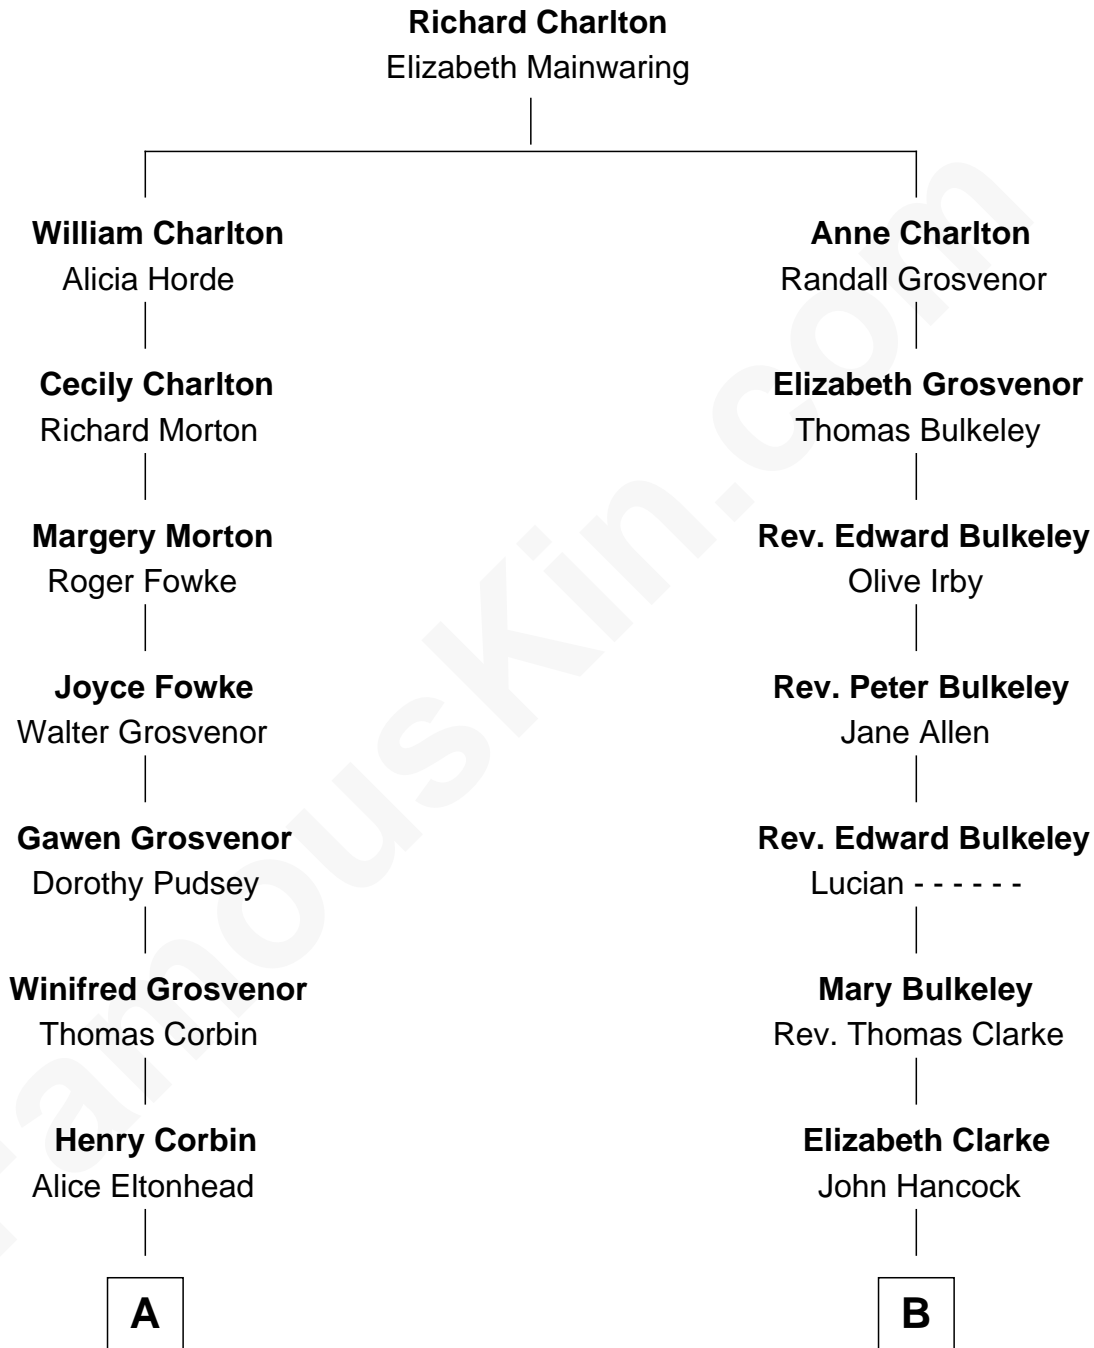

# FamousKin.com Relationship Chart of

**Thomas Sim Lee**

*2nd and 7th Governor of Maryland*

**8th cousin 2 times removed of**

**John Hancock**

*Signer of the Declaration of Independence*

**A**

**Laetitia Corbin**

Richard Lee

**Philip Lee**

Sarah Brooke

**Thomas Lee**

Christiana Sim

**Thomas Sim Lee**

*2nd and 7th Governor of Maryland*

**B**

**Rev. John Hancock**

Mary Hawke

**John Hancock**

*Signer of Declaration of Independence*

FamousKin.com