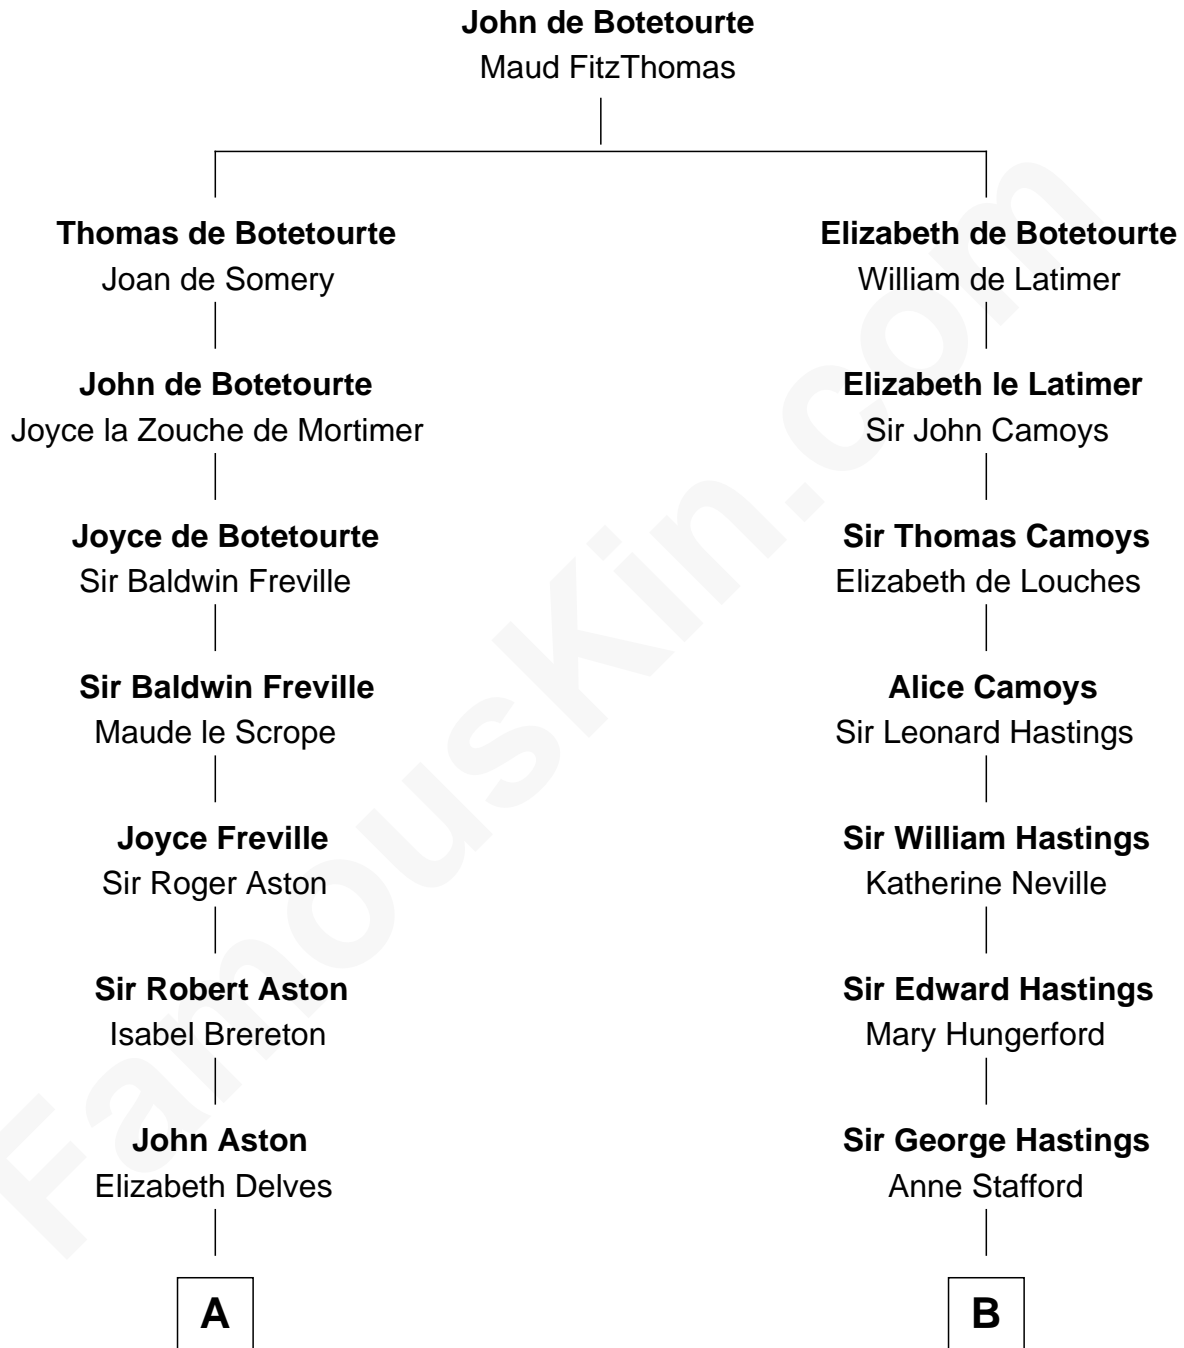

FamousKin.com Relationship Chart of

Thomas Sim Lee

2nd and 7th Governor of Maryland

17th cousin 1 time removed of

Charles Darwin

Theory of Evolution

C

—
Thomas Lee
Christiana Sim

—
Thomas Sim Lee
2nd and 7th Governor of Maryland

FamousKin.com