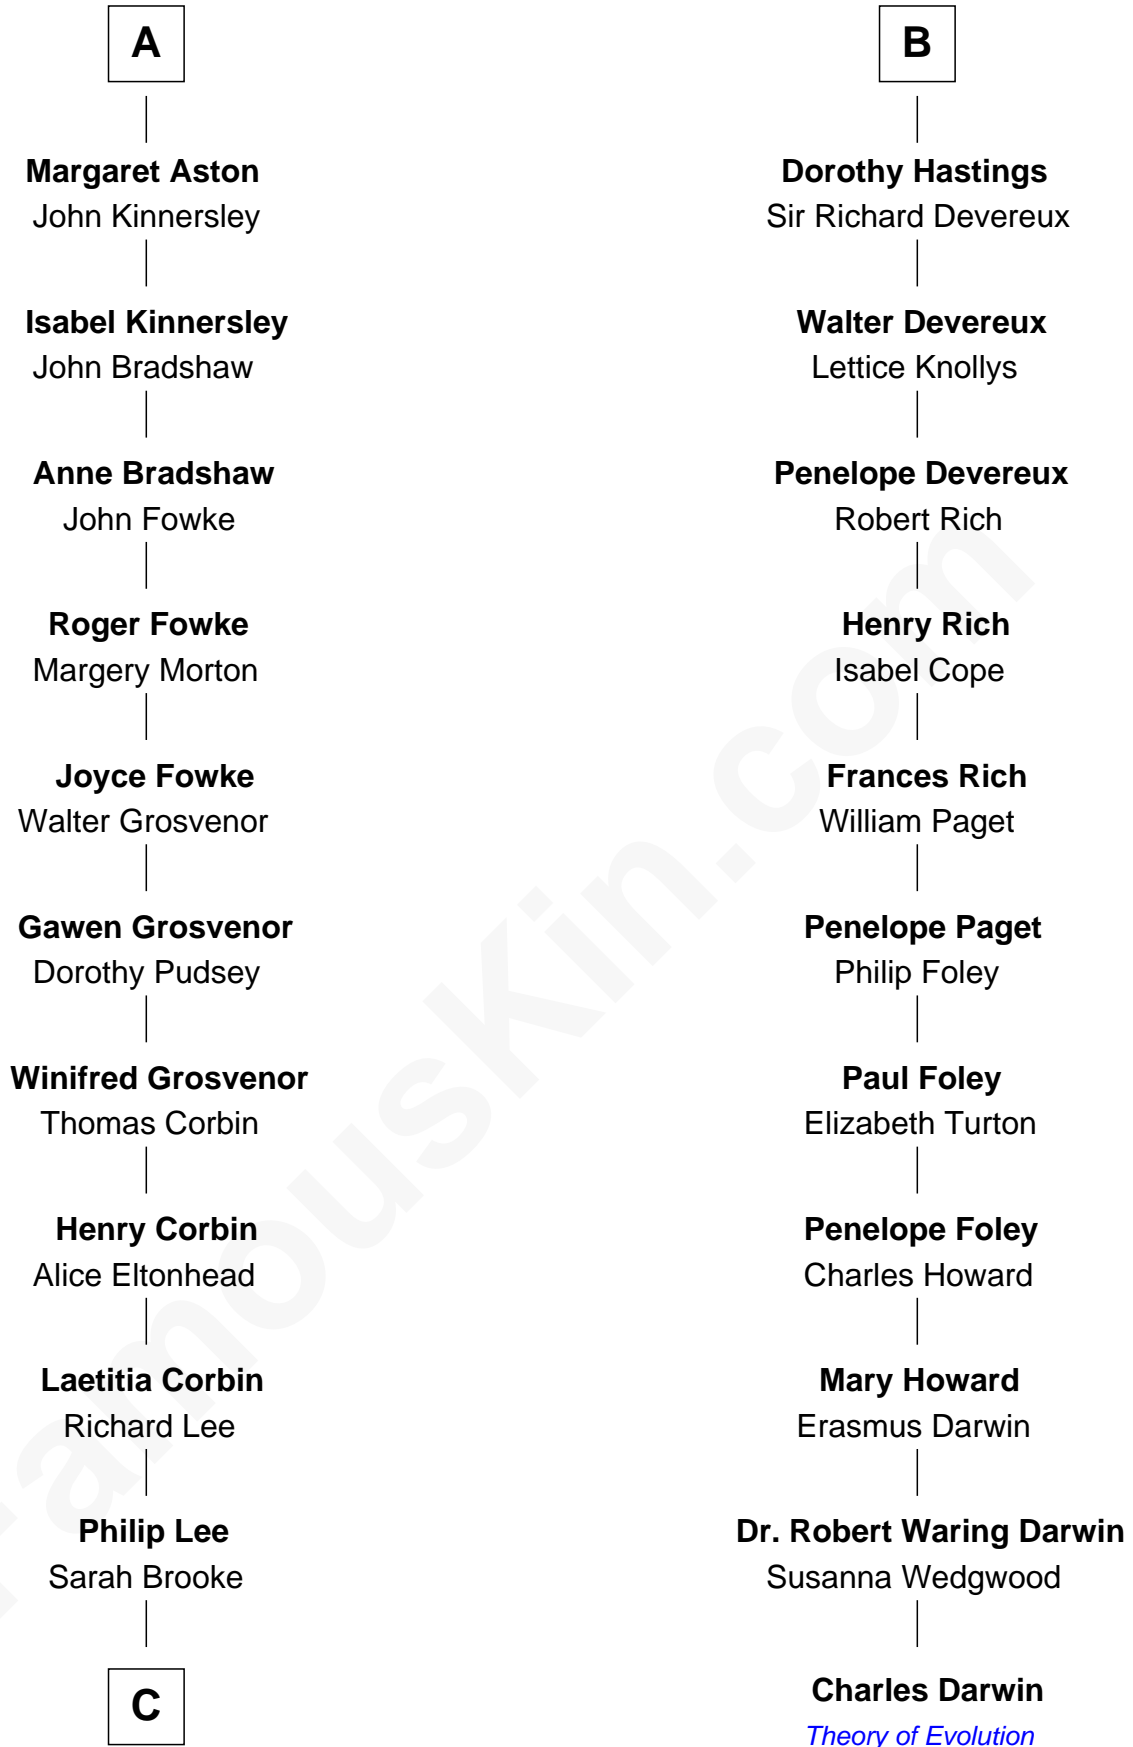

FamousKin.com Relationship Chart of

Thomas Sim Lee

2nd and 7th Governor of Maryland

17th cousin 1 time removed of

Charles Darwin

Theory of Evolution

C

—
Thomas Lee
Christiana Sim

—
Thomas Sim Lee
2nd and 7th Governor of Maryland

FamousKin.com