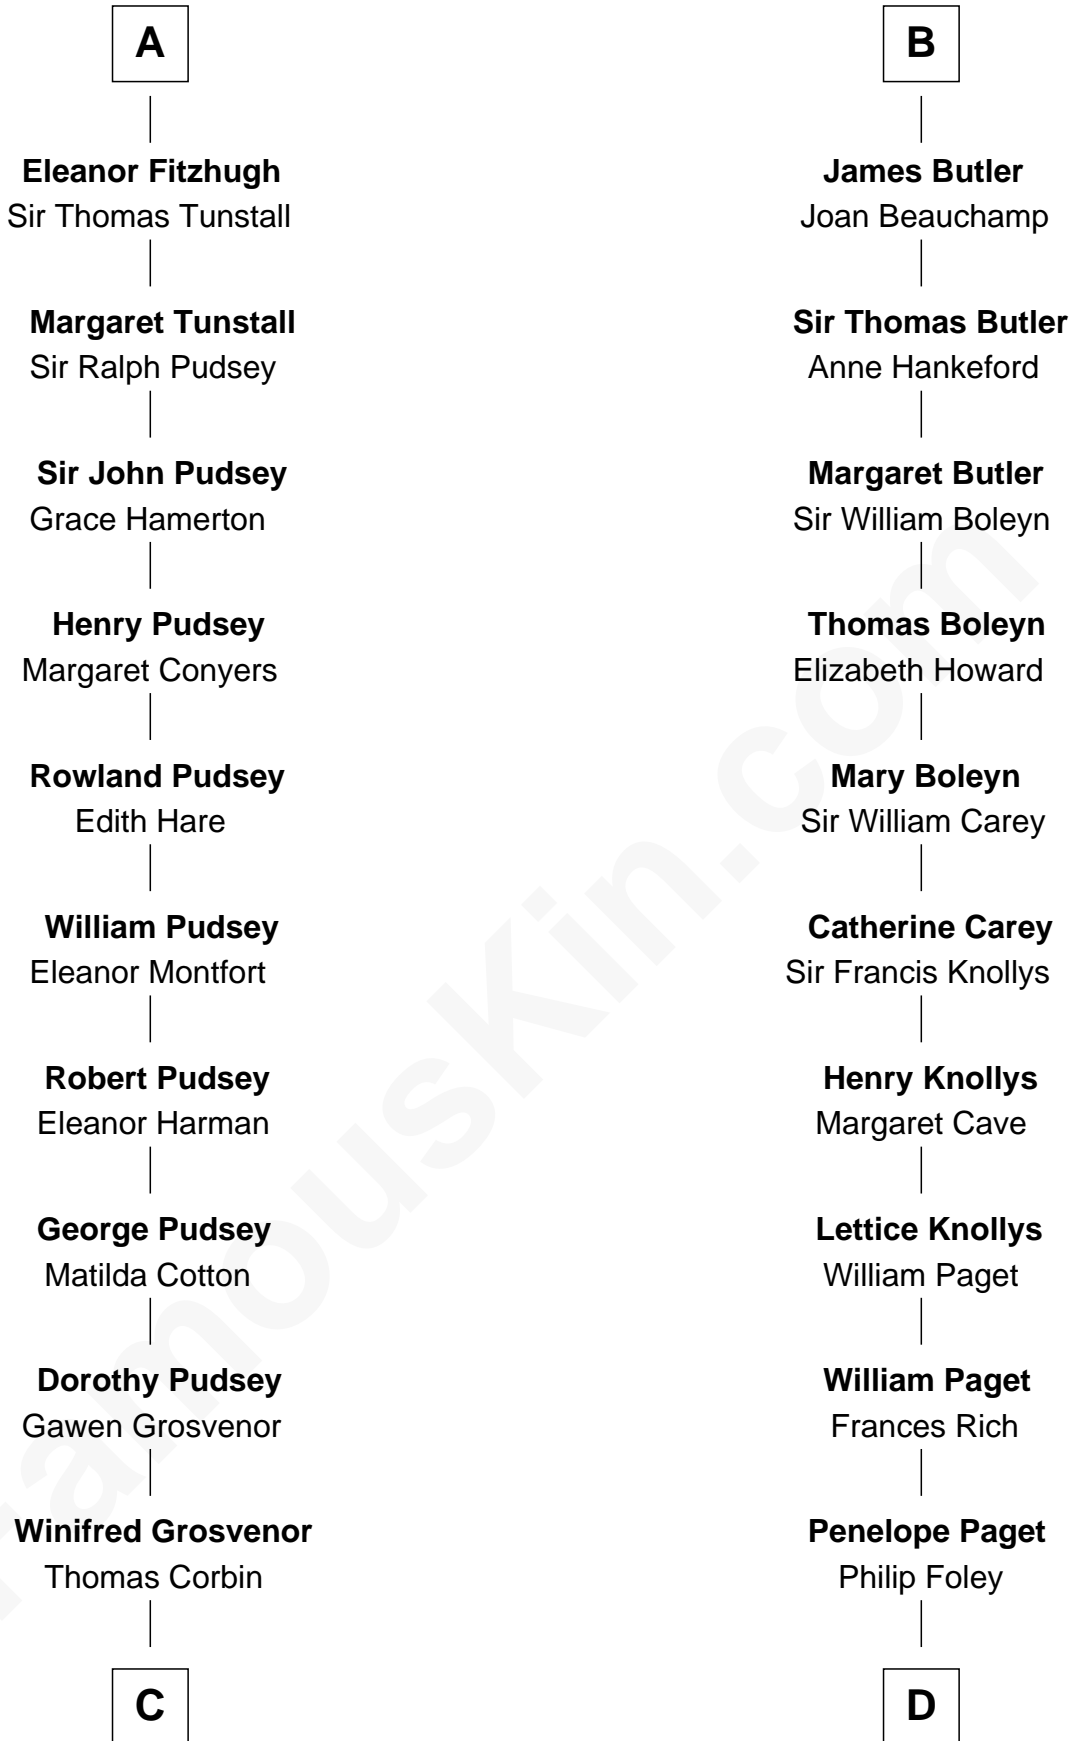

FamousKin.com Relationship Chart of

Thomas Sim Lee

2nd and 7th Governor of Maryland

21st cousin of

Charles Darwin

Theory of Evolution

William I, King of Scotland

----- Avenal

Penelope Foley
Charles Howard

Mary Howard
Erasmus Darwin

Dr. Robert Waring Darwin
Susanna Wedgwood

Charles Darwin
Theory of Evolution

FamousKin.com