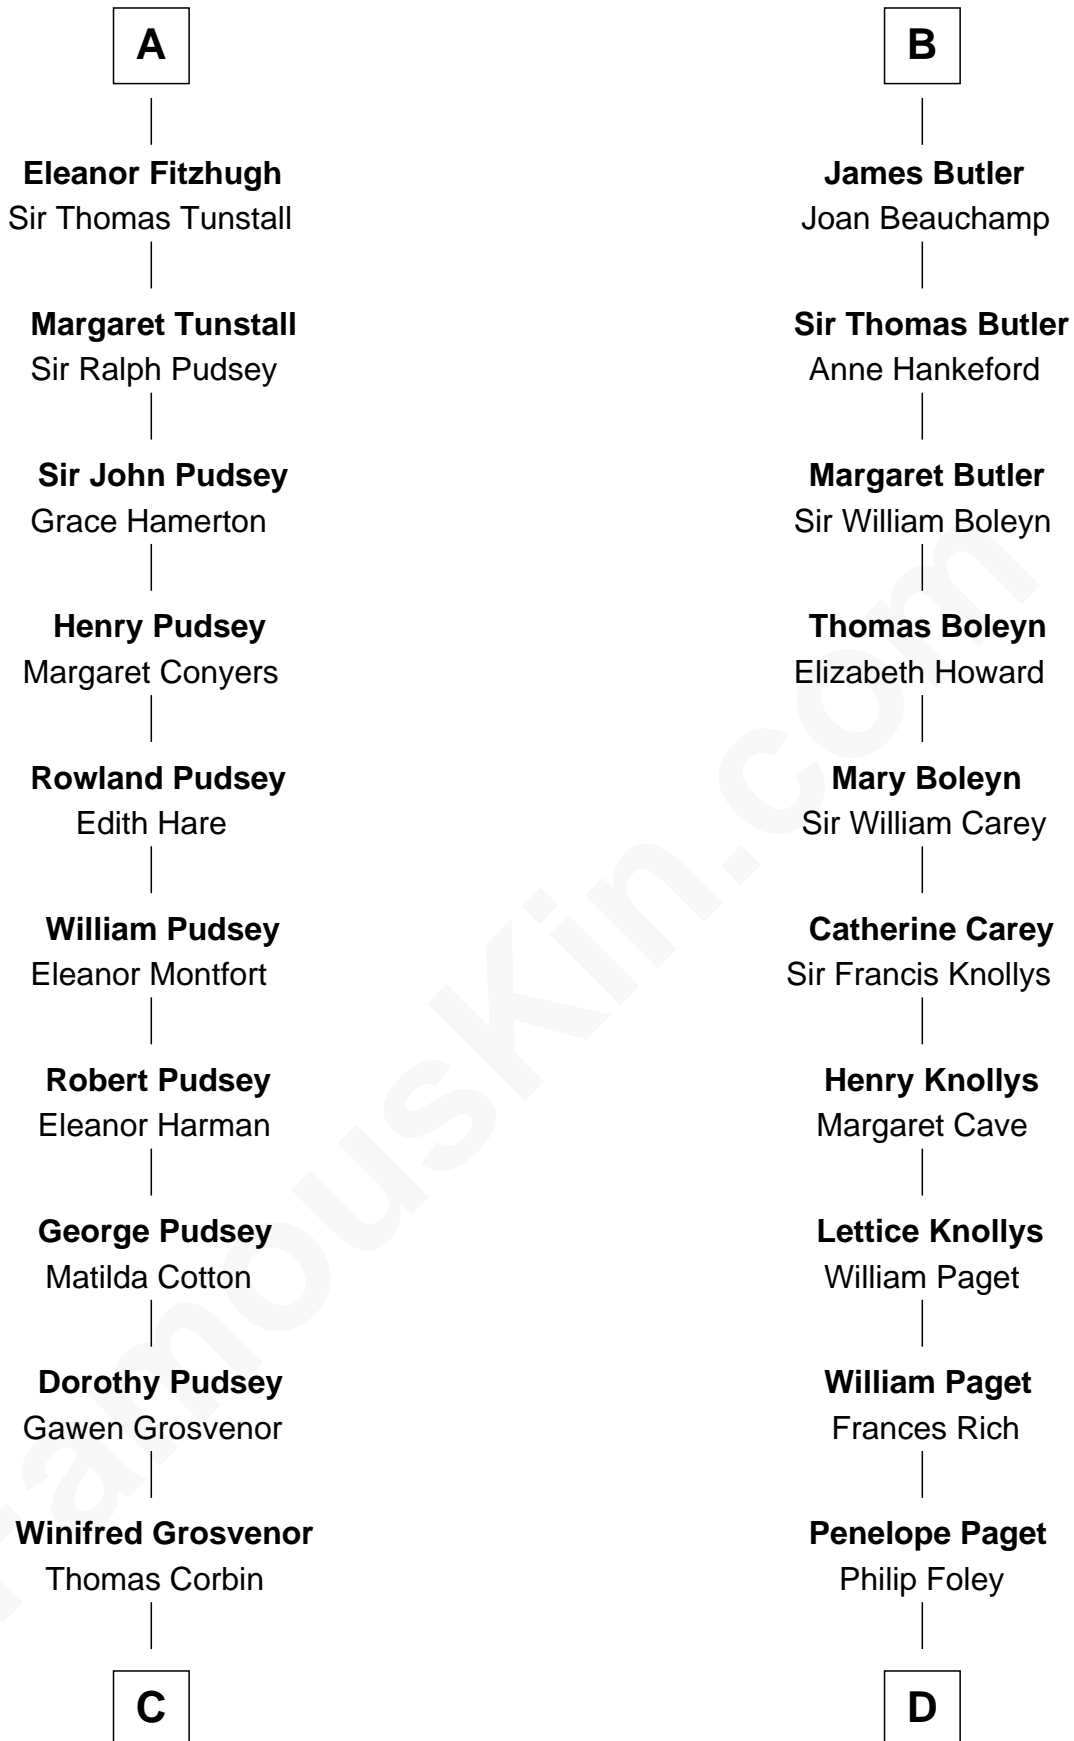

FamousKin.com Relationship Chart of

Thomas Sim Lee

2nd and 7th Governor of Maryland

21st cousin of

Charles Darwin

Theory of Evolution

C

Henry Corbin
Alice Eltonhead

Laetitia Corbin
Richard Lee

Philip Lee
Sarah Brooke

Thomas Lee
Christiana Sim

Thomas Sim Lee
2nd and 7th Governor of Maryland

D

Paul Foley
Elizabeth Turton

Penelope Foley
Charles Howard

Mary Howard
Erasmus Darwin

Dr. Robert Waring Darwin
Susanna Wedgwood

Charles Darwin
Theory of Evolution

FamousKin.com