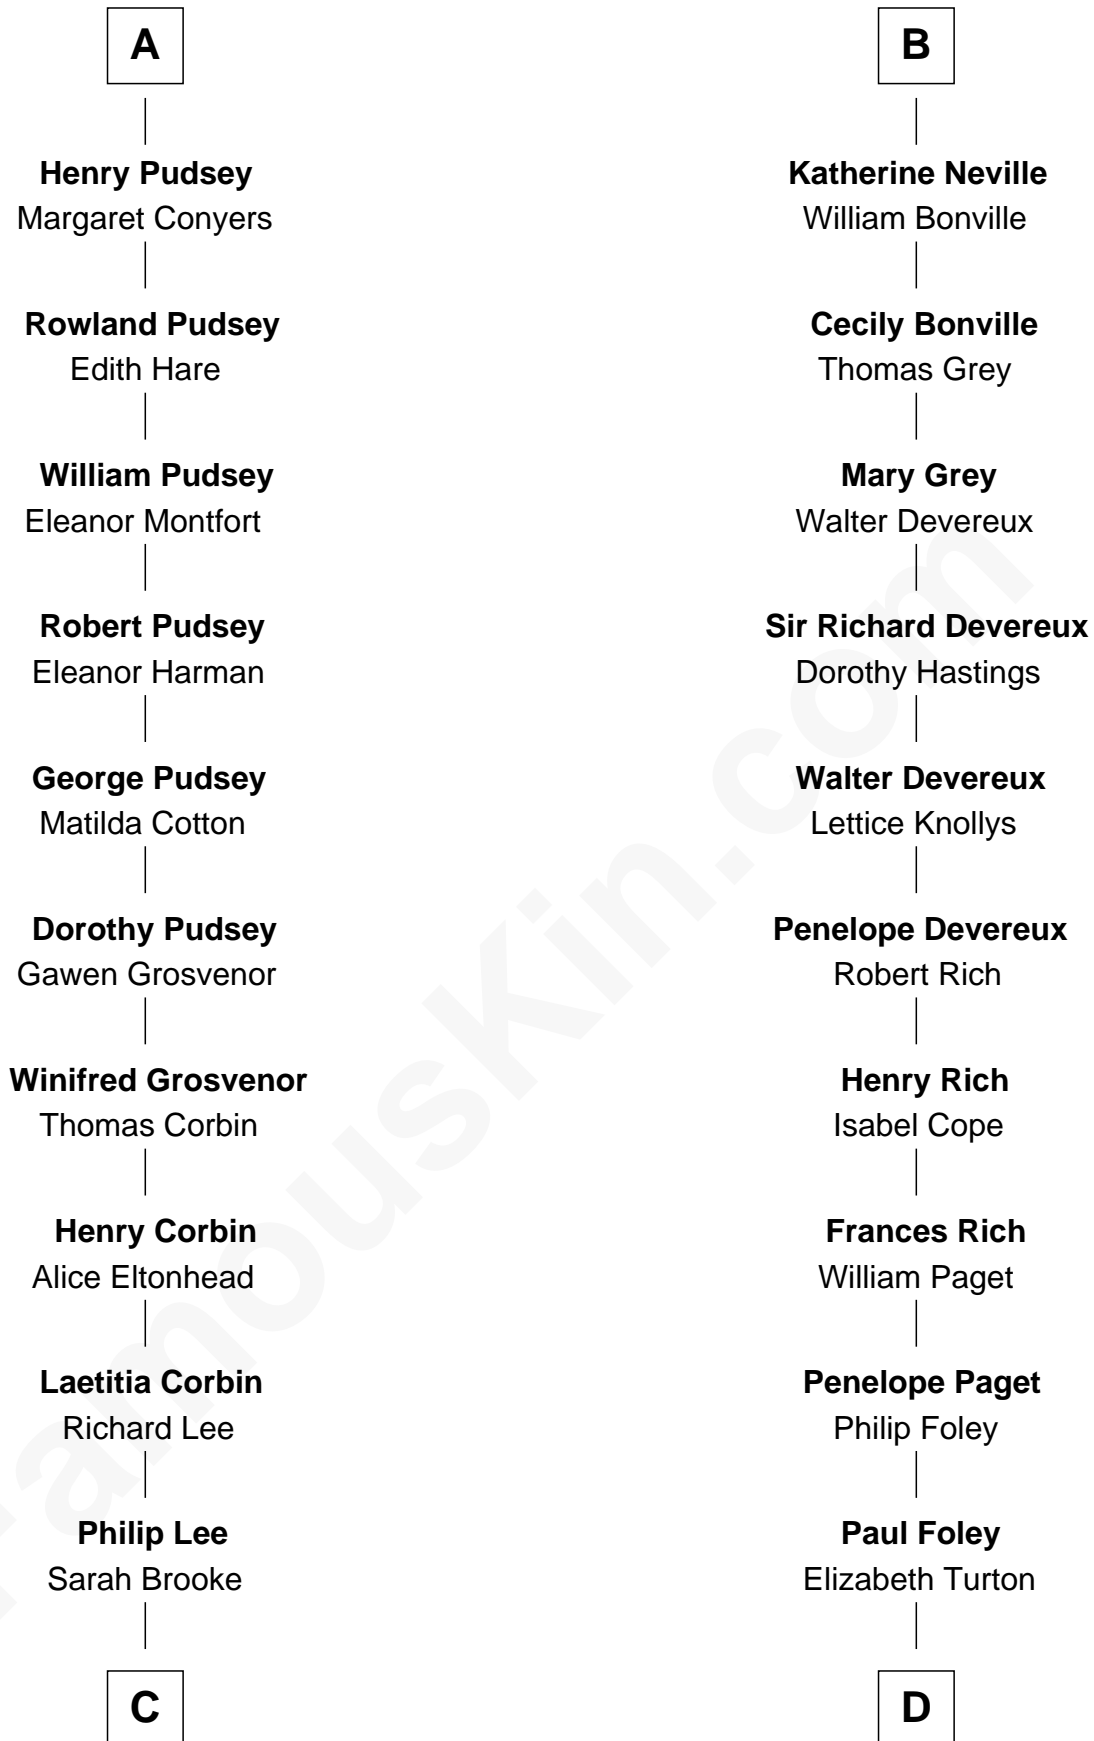

FamousKin.com

Relationship Chart of

Thomas Sim Lee

2nd and 7th Governor of Maryland

18th cousin 2 times removed of

Charles Darwin

Theory of Evolution

John Fitz Robert

Sir John de Neville

Maude de Percy

Sir Ralph Neville

Joan Beaufort

Sir Richard Neville

Alice Montagu

B

C

Thomas Lee
Christiana Sim

Thomas Sim Lee
2nd and 7th Governor of Maryland

D

Penelope Foley
Charles Howard

Mary Howard
Erasmus Darwin

Dr. Robert Waring Darwin
Susanna Wedgwood

Charles Darwin
Theory of Evolution