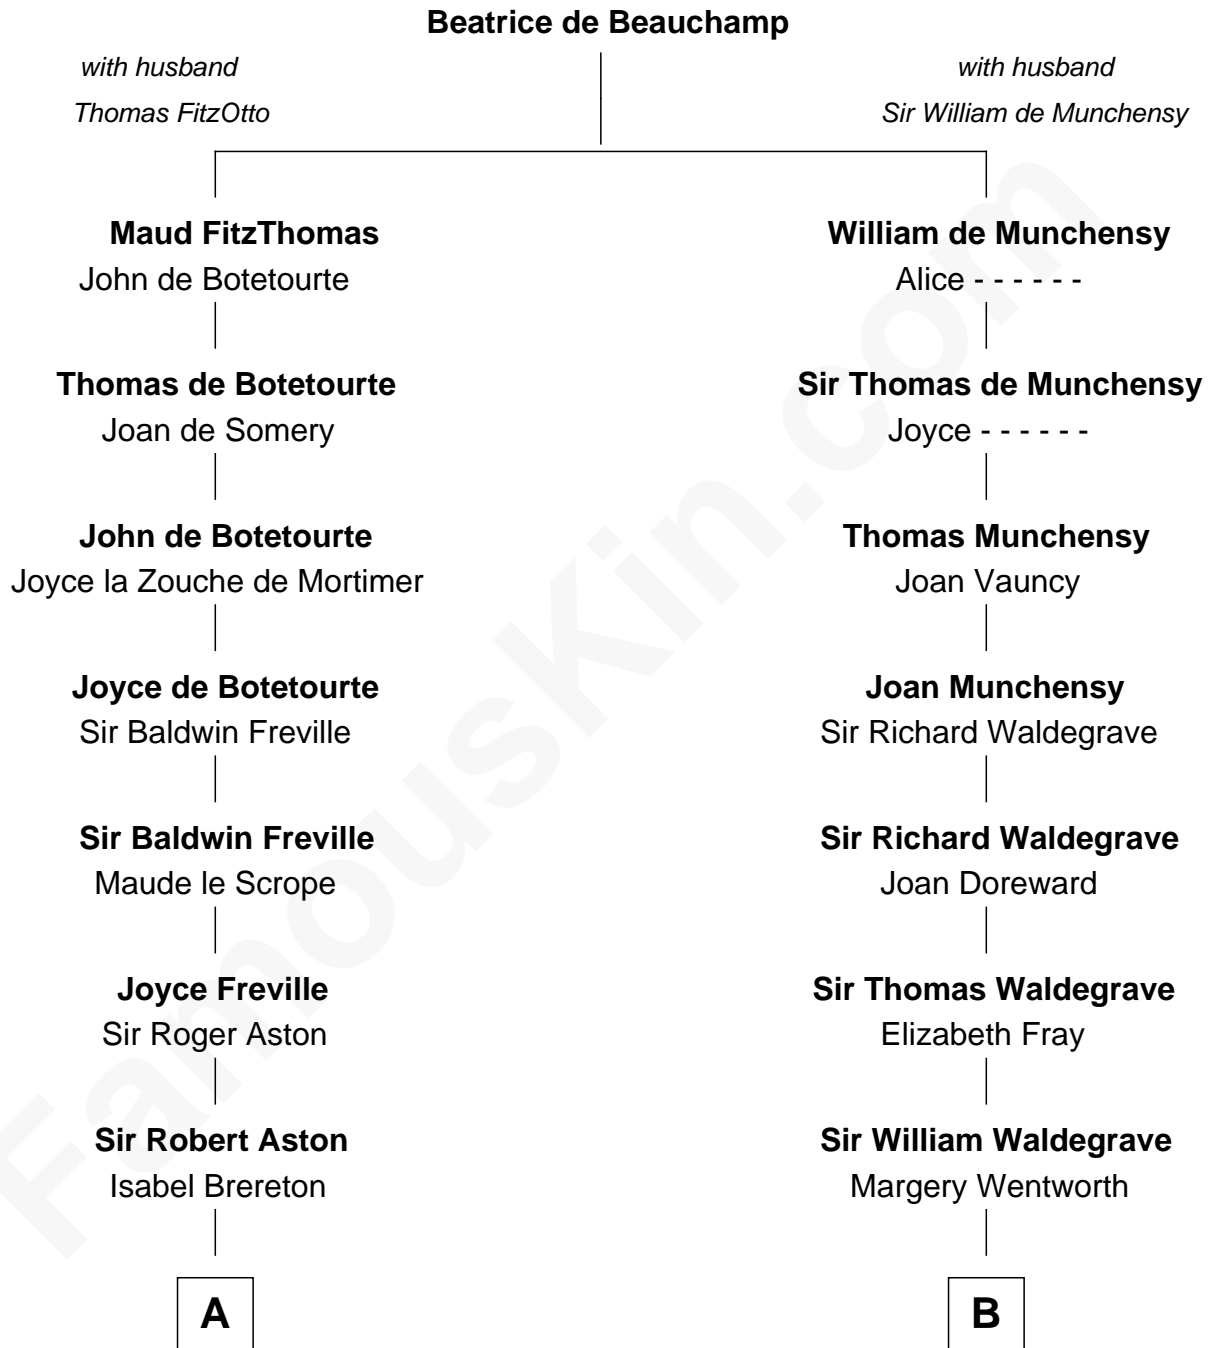

FamousKin.com

Relationship Chart of

Thomas Sim Lee

2nd and 7th Governor of Maryland

19th cousin 2 times removed of

Maggie Gyllenhaal

Movie Actress

C

Philip Lee
Sarah Brooke

Thomas Lee
Christiana Sim

Thomas Sim Lee
2nd and 7th Governor of Maryland

D

Anders Leonard Gyllenhaal
Selma Amanda Nelson

Leonard Ephraim Gyllenhaal
Philo Pendleton

Hugh Anders Gyllenhaal
Virginia Lowrie Childs