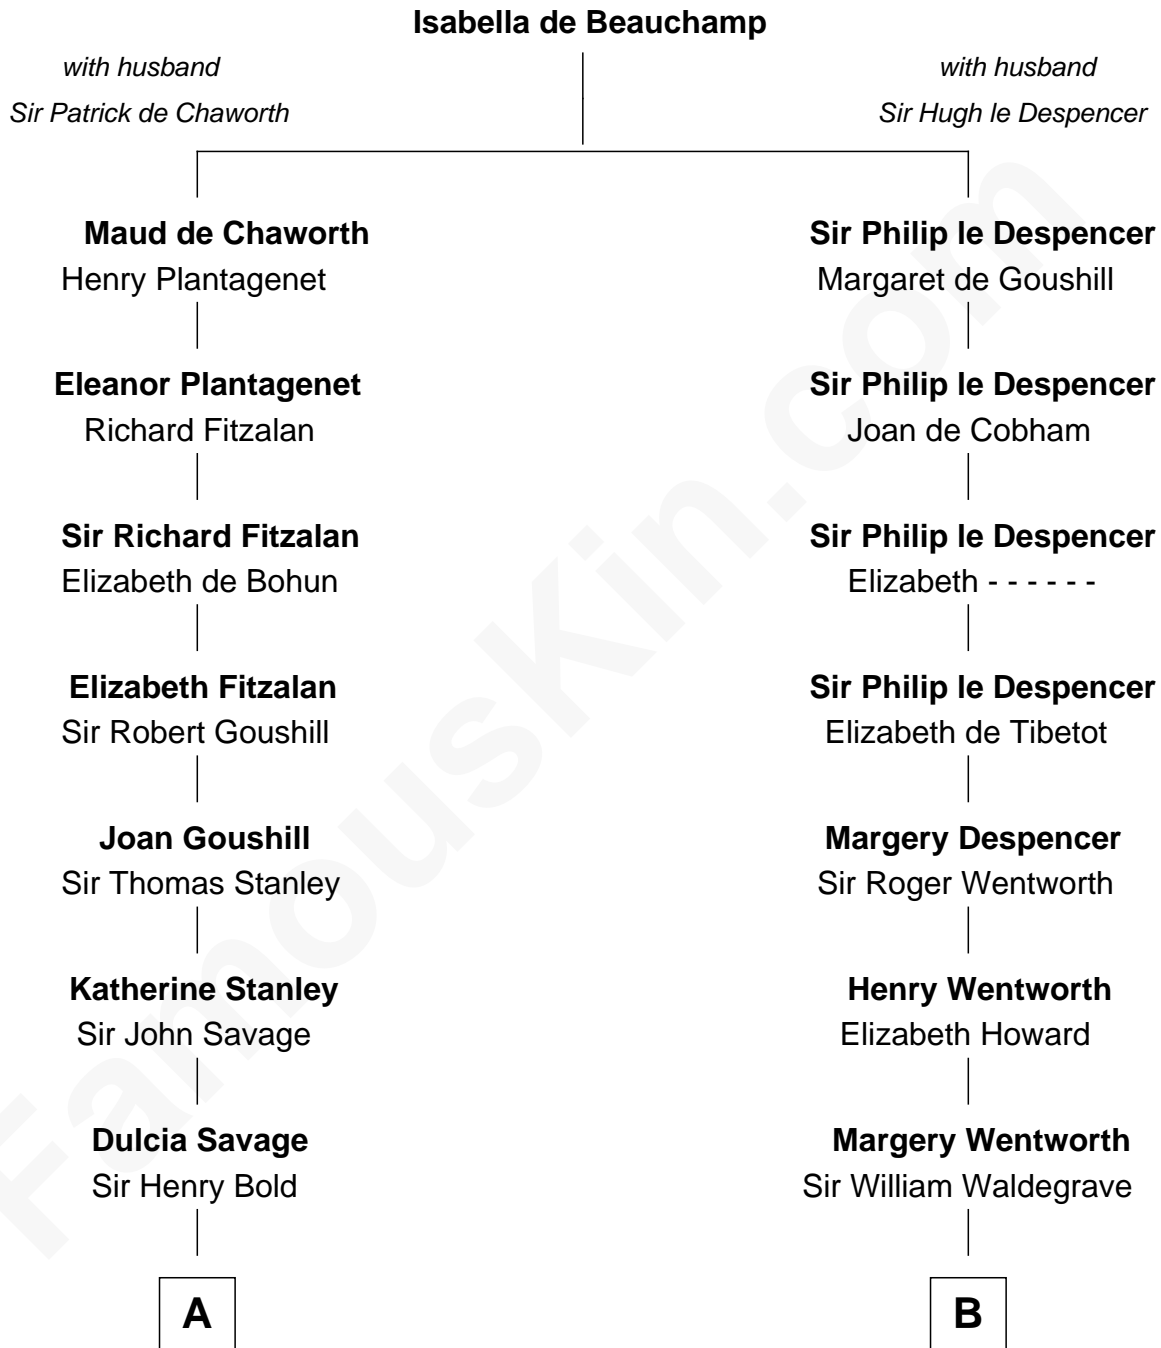

FamousKin.com Relationship Chart of

Thomas Sim Lee

2nd and 7th Governor of Maryland

15th cousin 6 times removed of

Maggie Gyllenhaal

Movie Actress

C

Anders Leonard Gyllenhaal

Selma Amanda Nelson

Leonard Ephraim Gyllenhaal

Philo Pendleton

Hugh Anders Gyllenhaal

Virginia Lowrie Childs

Stephen Roark Gyllenhaal

Naomi Achs

Maggie Gyllenhaal