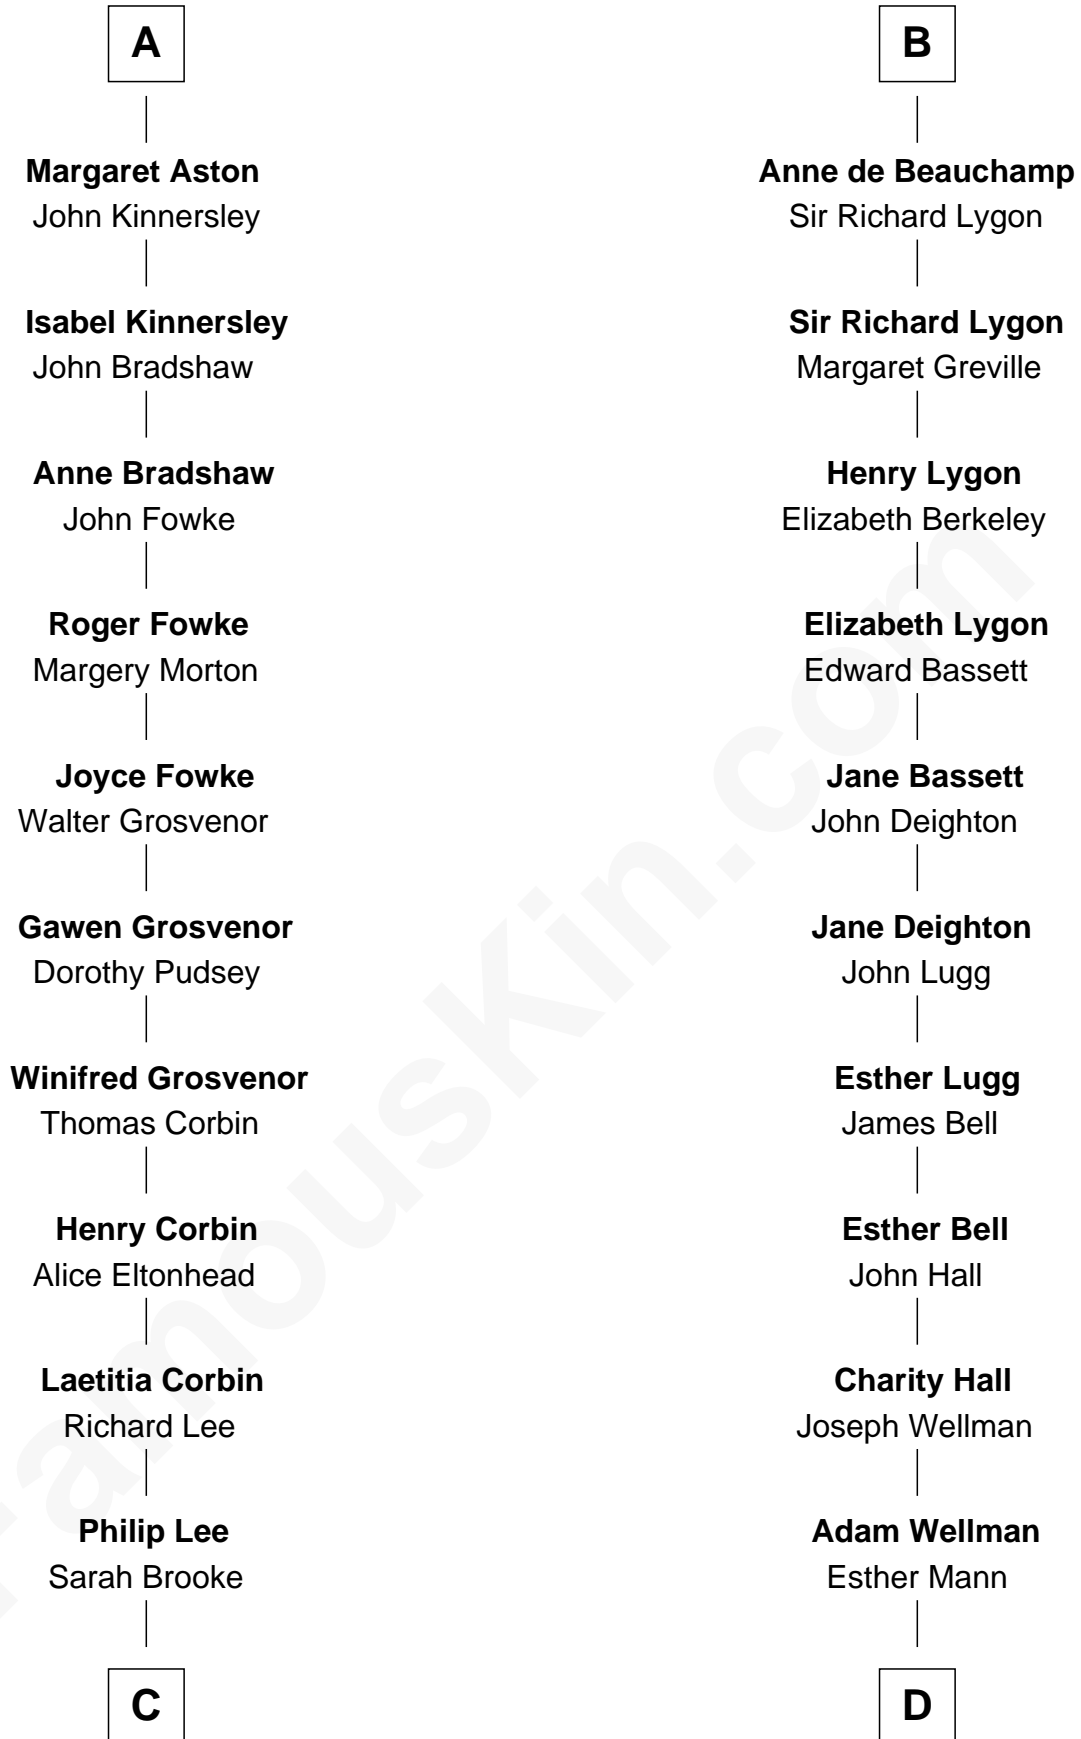

FamousKin.com

Relationship Chart of

Thomas Sim Lee

2nd and 7th Governor of Maryland

18th cousin 2 times removed of

Jack London

Author of "The Call of the Wild"

C

Thomas Lee
Christiana Sim

Thomas Sim Lee
2nd and 7th Governor of Maryland

D

Joel Wellman
Betsey Baker

Marshall Daniel Wellman
Eleanor Garrett Jones

Flora Wellman
William Henry Chaney

Jack London
Author of "The Call of the Wild"