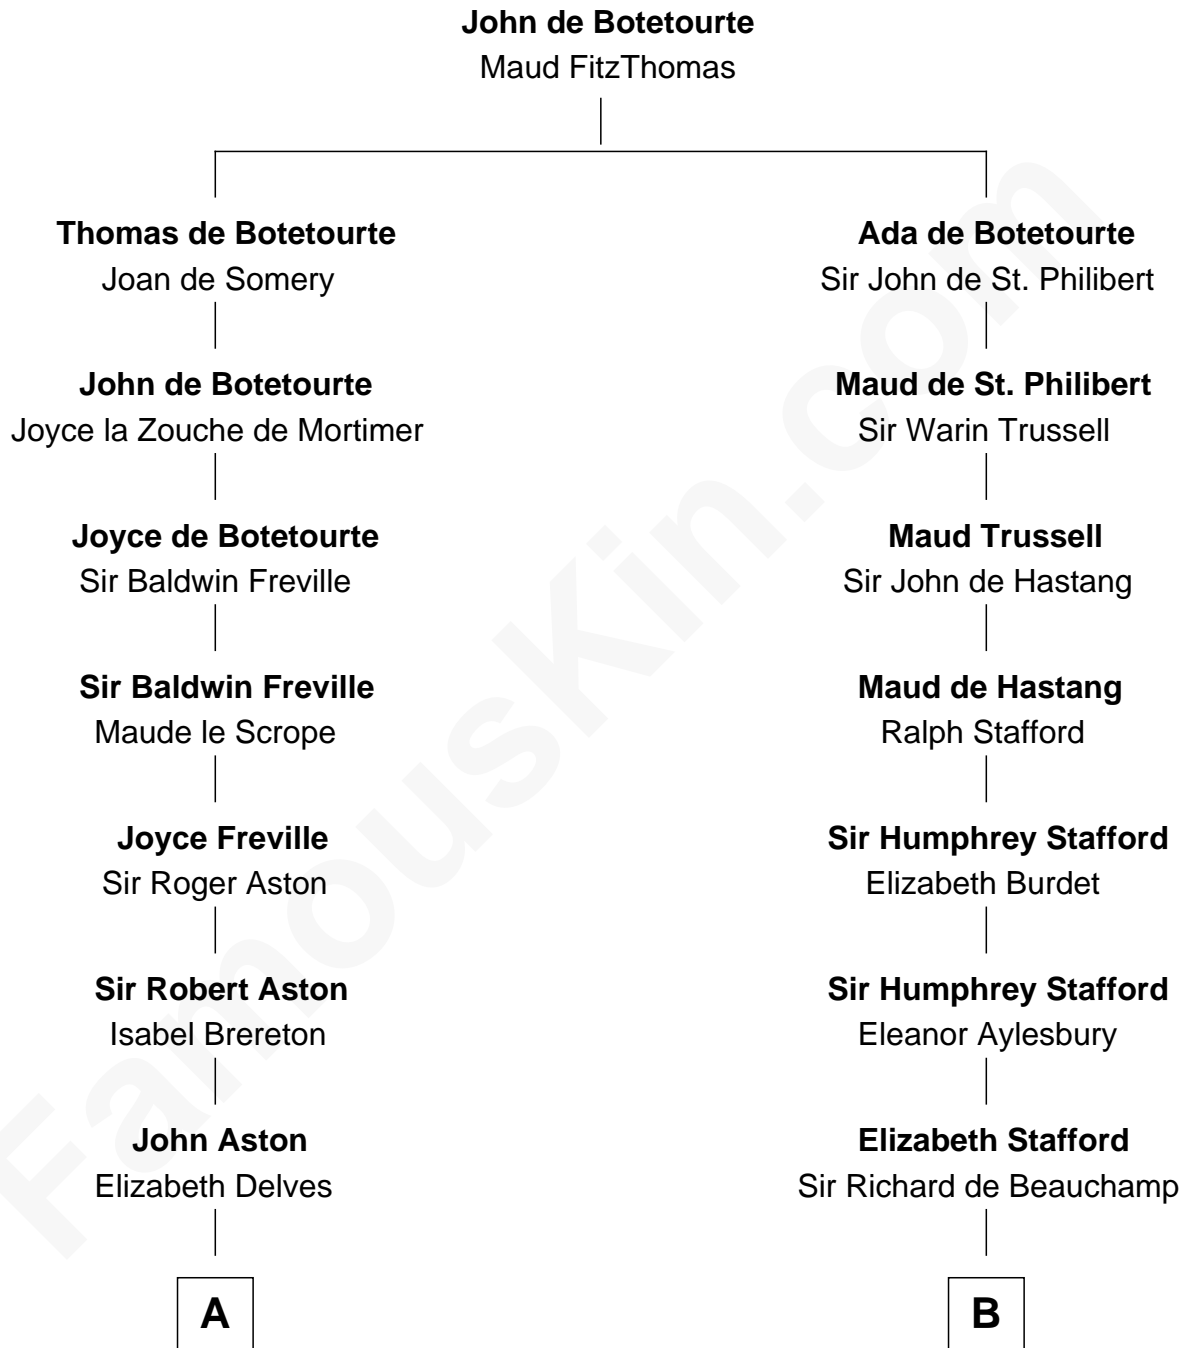

FamousKin.com

Relationship Chart of

Thomas Sim Lee

2nd and 7th Governor of Maryland

18th cousin 2 times removed of

Jack London

Author of "The Call of the Wild"

C

Thomas Lee
Christiana Sim

Thomas Sim Lee
2nd and 7th Governor of Maryland

D

Joel Wellman
Betsey Baker

Marshall Daniel Wellman
Eleanor Garrett Jones

Flora Wellman
William Henry Chaney

Jack London
Author of "The Call of the Wild"