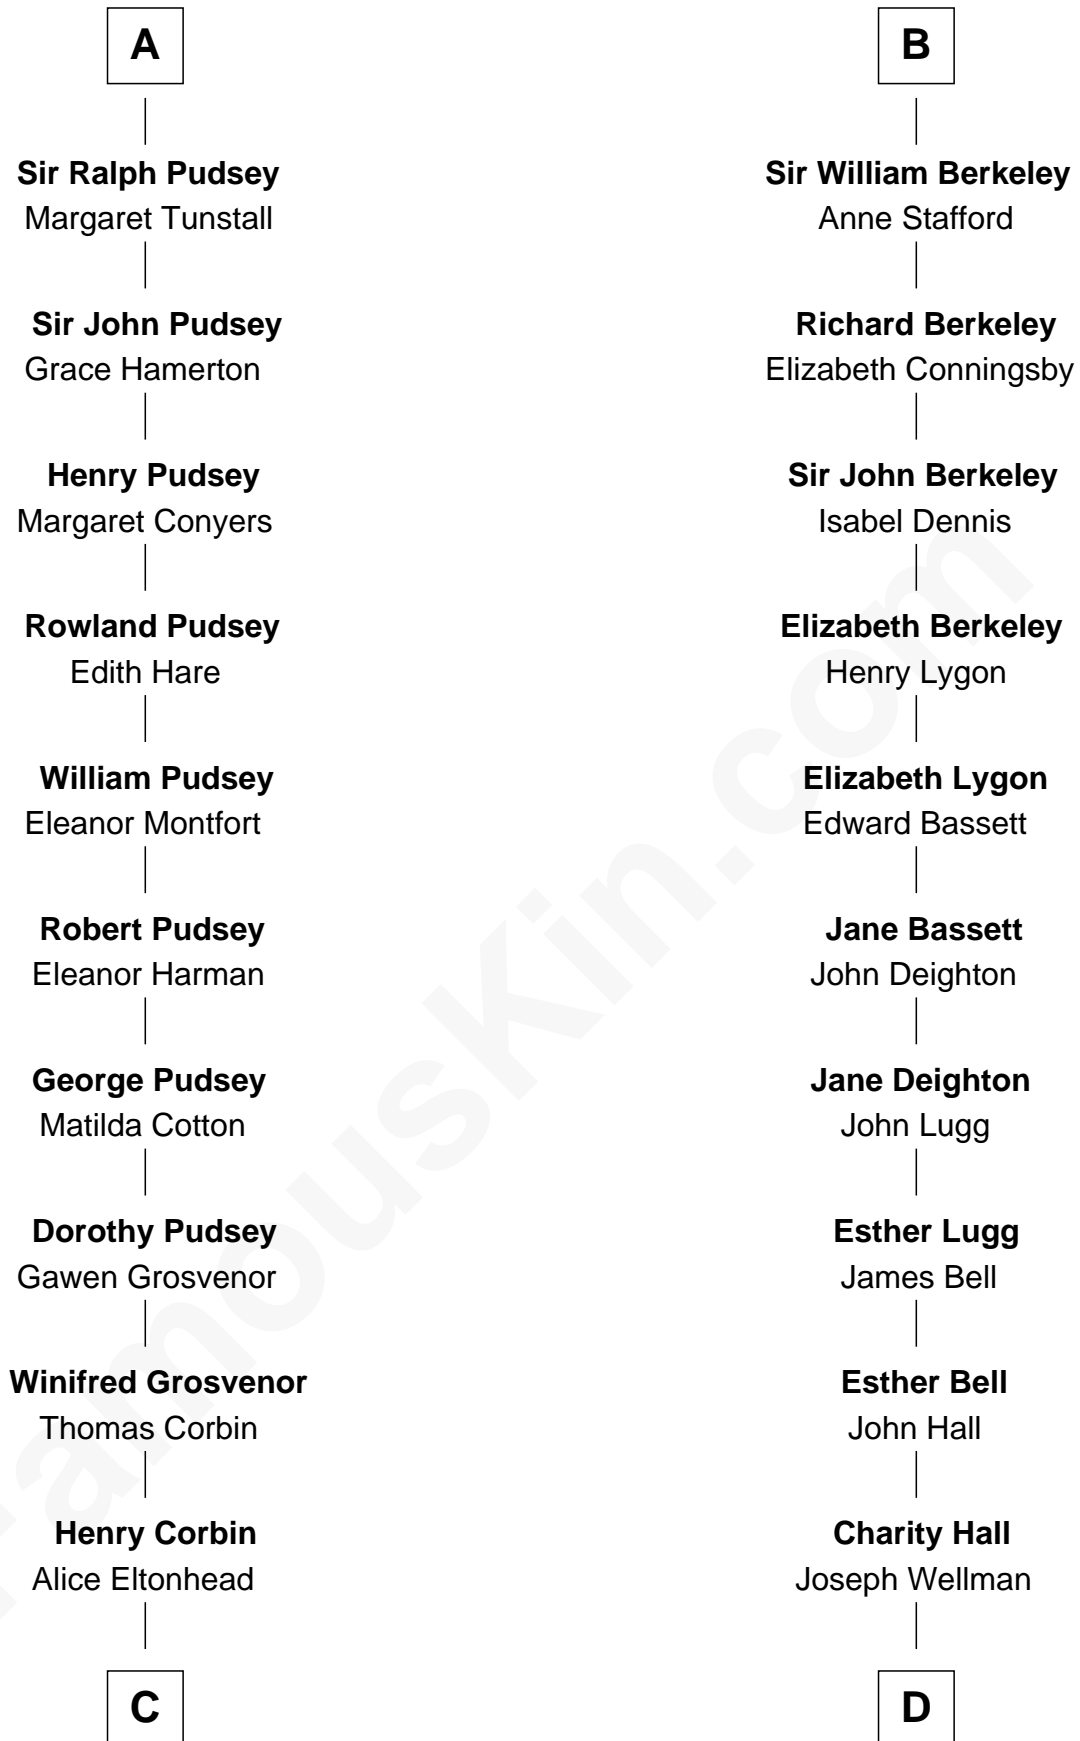

FamousKin.com

Relationship Chart of

Thomas Sim Lee

2nd and 7th Governor of Maryland

20th cousin 1 time removed of

Jack London

Author of "The Call of the Wild"

Sir Richard FitzRoy

Thomas Berkeley

Catherine Botetourte

Maurice Berkeley

Johanna Denham

Maurice Berkeley

Ellen Montfort

B

C