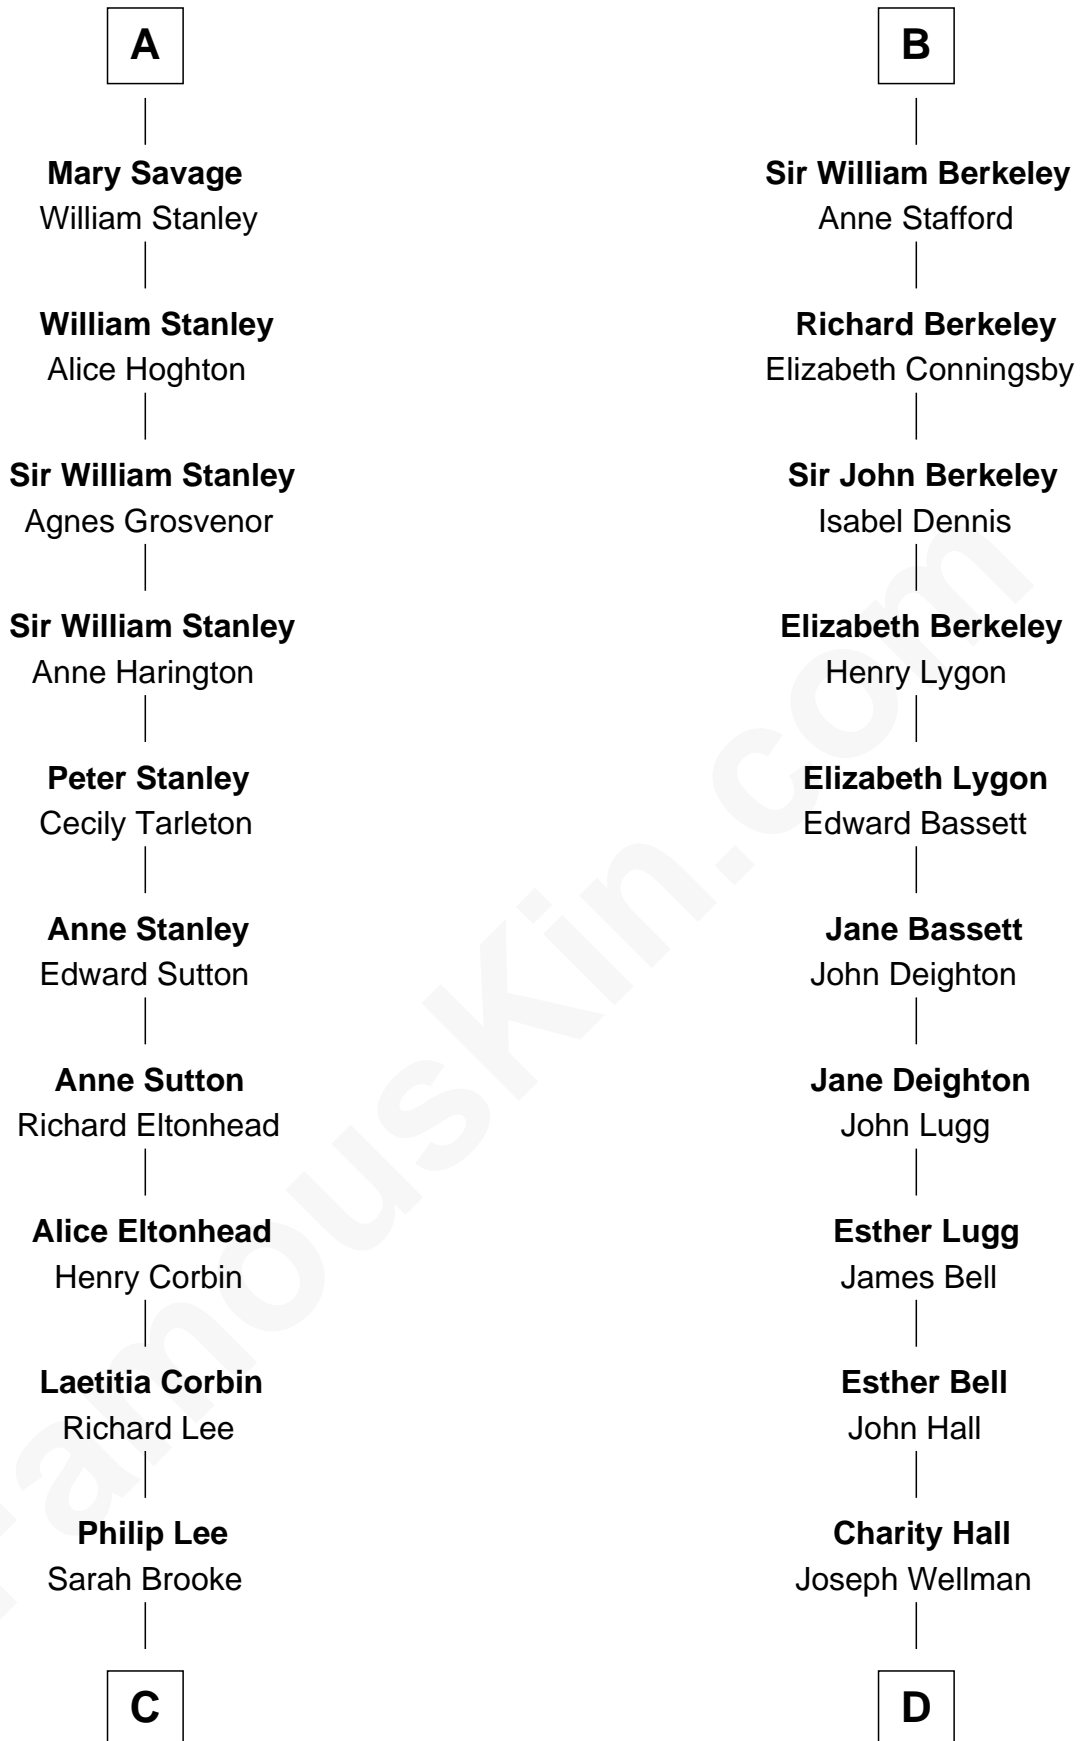

FamousKin.com

Relationship Chart of

Thomas Sim Lee

2nd and 7th Governor of Maryland

18th cousin 3 times removed of

Jack London

Author of "The Call of the Wild"

C