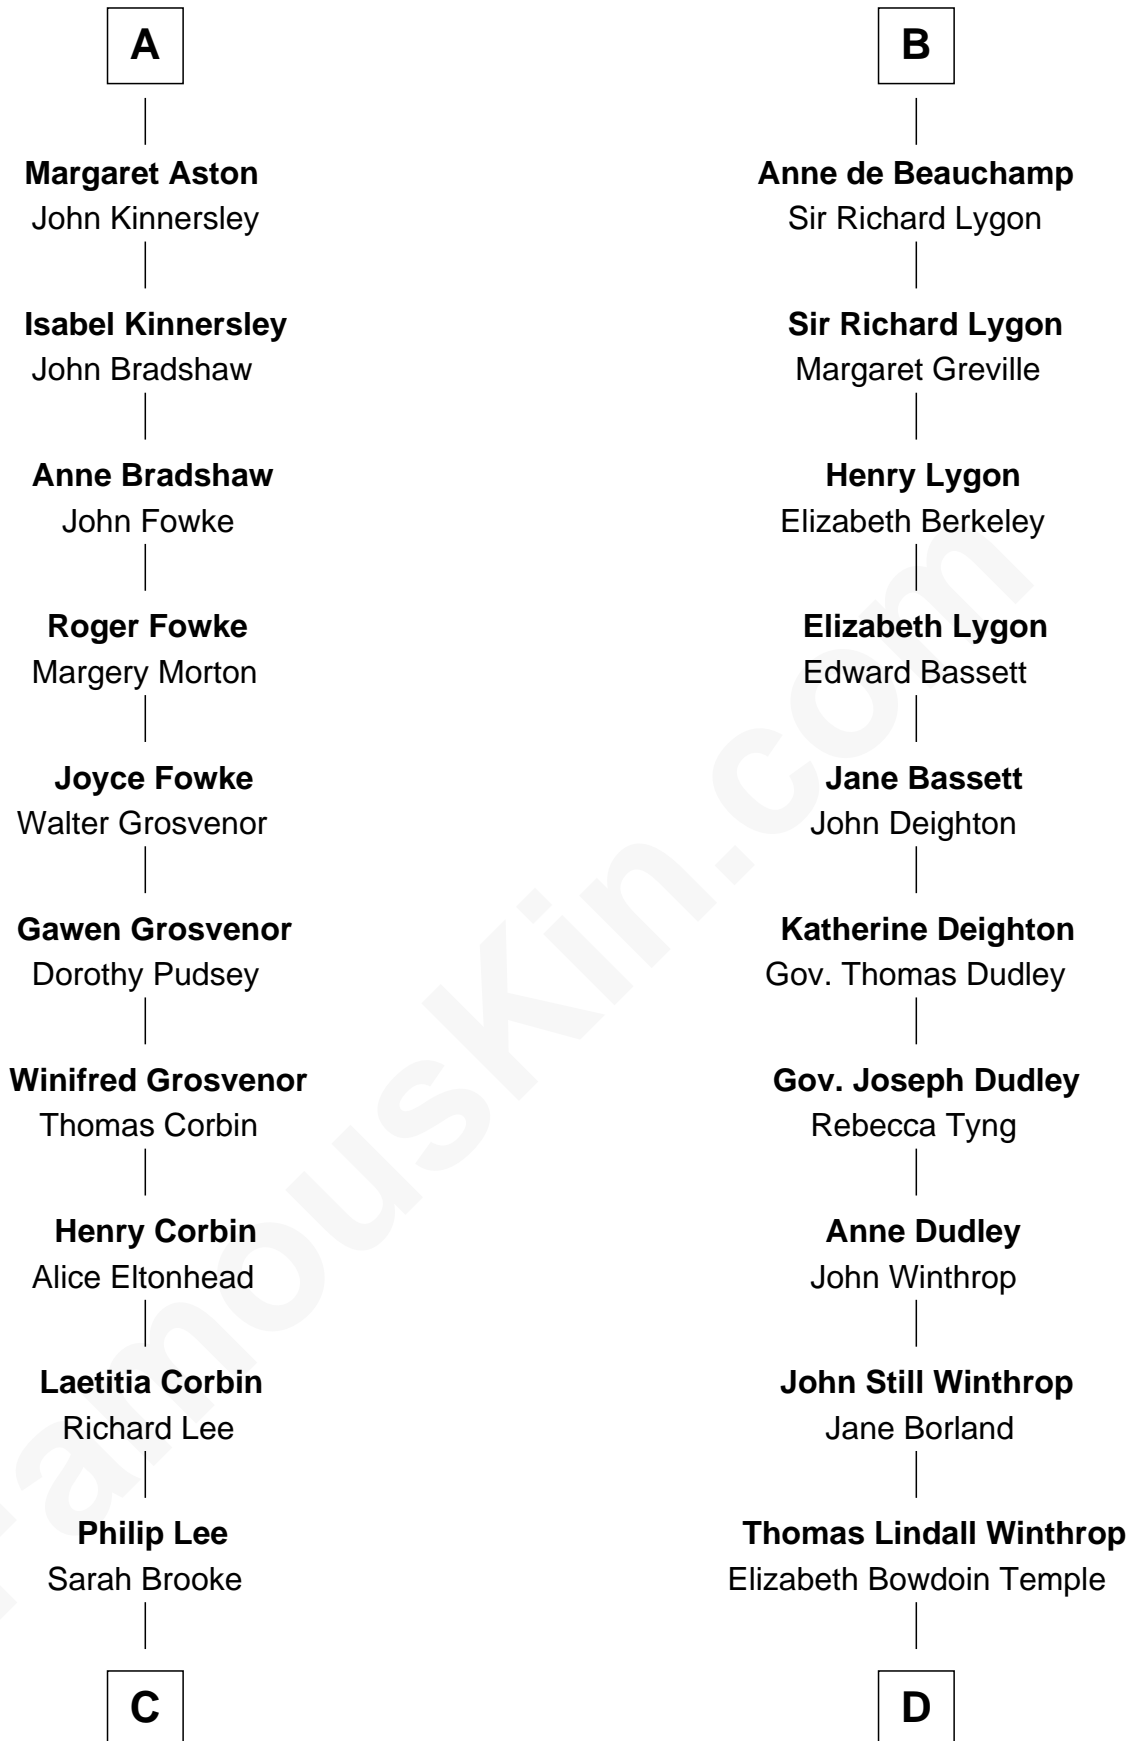

# FamousKin.com Relationship Chart of

**Thomas Sim Lee**

*2nd and 7th Governor of Maryland*

**18th cousin 3 times removed of**

**John Kerry**

*68th U.S. Secretary of State*

**John de Botetourte**

Maud FitzThomas

**C**

**Thomas Lee**  
Christiana Sim

**Thomas Sim Lee**  
*2nd and 7th Governor of Maryland*

**D**

**Robert Charles Winthrop**  
Elizabeth Cabot Blanchard

**Robert Charles Winthrop**  
Elizabeth Mason

**Margaret Tyndal Winthrop**  
James Grant Forbes

**Rosemary Isabel Forbes**  
Richard John Kerry

**John Kerry**  
*68th U.S. Secretary of State*

FamousKin.com