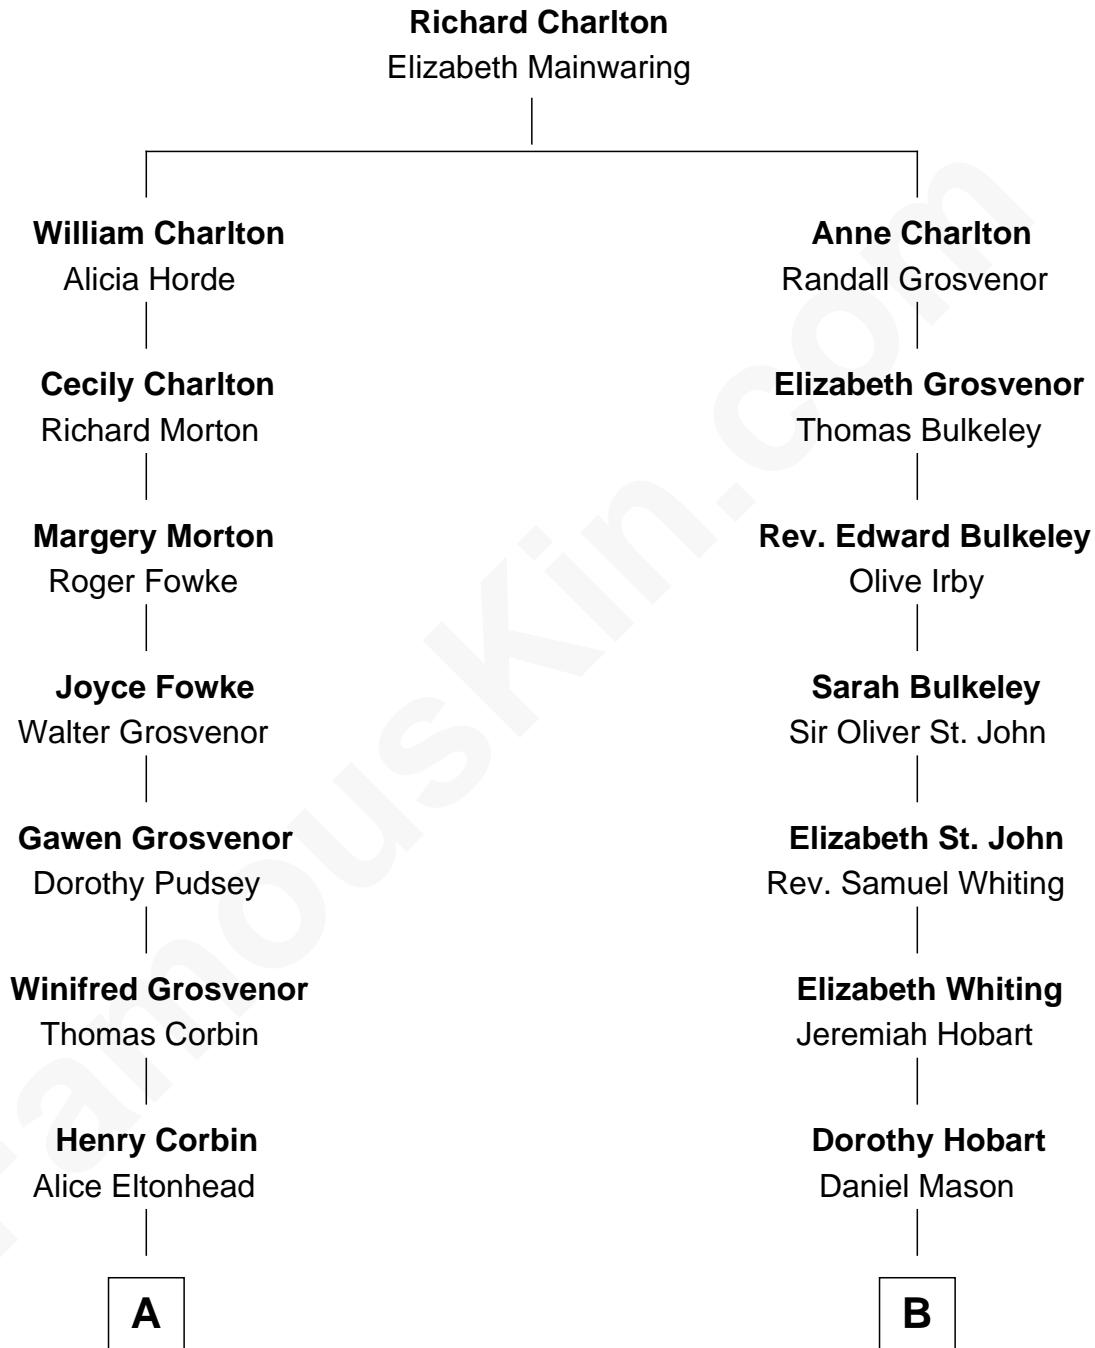

# FamousKin.com Relationship Chart of

**Thomas Sim Lee**

*2nd and 7th Governor of Maryland*

**10th cousin 4 times removed of**

**John Kerry**

*68th U.S. Secretary of State*

**A**

**Laetitia Corbin**

Richard Lee

**Philip Lee**

Sarah Brooke

**Thomas Lee**

Christiana Sim

**Thomas Sim Lee**

*2nd and 7th Governor of Maryland*

**B**

**Jeremiah Mason**

Mary Clark

**Jeremiah Mason**

Elizabeth Fitch

**Jeremiah Mason**

Mary Means

**Robert Means Mason**

Sarah Ellen Francis

**Elizabeth Mason**

Robert Charles Winthrop

**Margaret Tyndal Winthrop**

James Grant Forbes

**Rosemary Isabel Forbes**

Richard John Kerry

**John Kerry**

*68th U.S. Secretary of State*